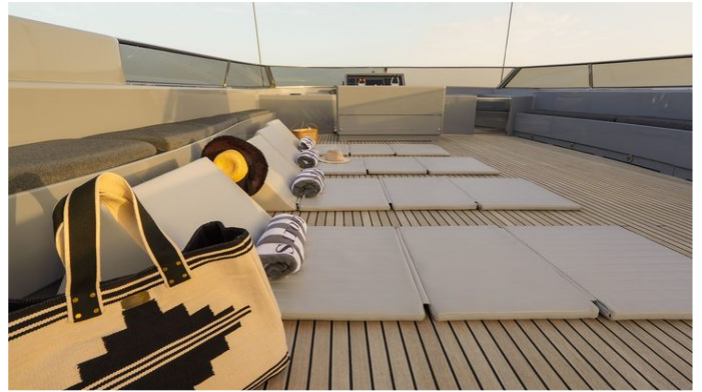

SATORI

Yacht Charter Details for 'Satori', the 32.95m Superyacht built by Cantieri Navali Santa Margherita

SPECIFICATIONS

LENGTH
32.95m / 108'1

BEAM DRAFT
7.5m / 24'7 2.35m / 7'9

YEAR REFIT
2002 2022

CRUISING SPEED
23 Knots

FOR MORE INFORMATION:

[CLICK HERE](#) 

or SCAN QR CODE

MORE PHOTOS, VIDEO OR INTERACTIVE DECK PLANS:

[CLICK HERE](#)

SATORI YACHT CHARTER

Superyacht SATORI was built in 2002 by Cantieri Navali Santa Margherita. She is a 32.95m / 108'1 Custom motor yacht with exterior design by . Satori offers accommodation for up to 12 guests in 5 cabins with additional room for her crew of 5. She features a variety of amenities to ensure comfortable charter vacations. She also carries an impressive collection of toys as listed below.

SATORI AMENITIES & TOYS

Exterior Bar

Wi-Fi

Swimming Platform

Sunpads

Air Conditioning

Satellite TV

For a full up-to-date list of leisure facilities or amenities onboard Motor Yacht Satori please contact your Yacht Charter Broker prior to booking your vacation. If there is a particular water toy that you would like, but it is not listed, then it may be possible to rent this equipment for you.