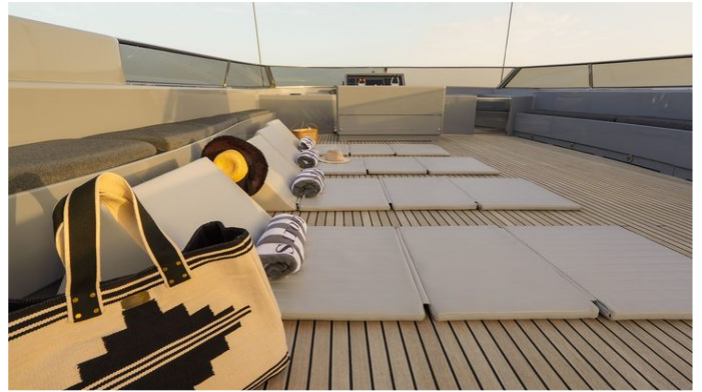

MORE PHOTOS, VIDEO OR INTERACTIVE DECK PLANS:

[CLICK HERE](#)