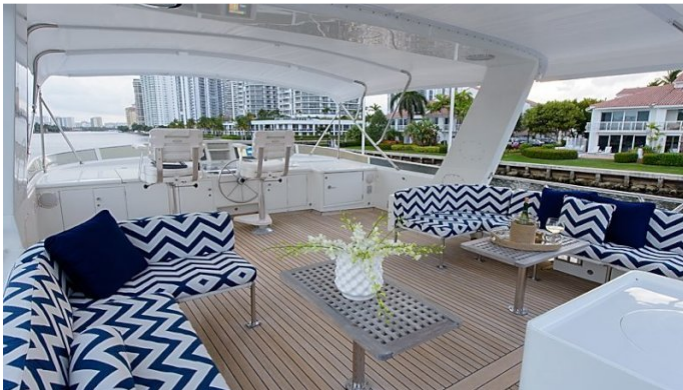

Details correct as of 16 Jan, 2018

FOR MORE INFORMATION:

[CLICK HERE](#) 

or SCAN QR CODE

MORE PHOTOS, VIDEO OR INTERACTIVE DECK PLANS:

[CLICK HERE](#)

GRAND CRU YACHT CHARTER

Superyacht GRAND CRU was built in 1987 by Jongert. She is a 23.9m / 78ft motor yacht with exterior design by and interior styling by . GRAND CRU offers accommodation for up to 7 guests in 3 cabins with additional room for her crew of 3. She features a variety of amenities to ensure comfortable charter vacations, including At anchor Stabilizers, Swimming Platform and Air Conditioning. She also carries an impressive collection of toys as listed below.

GRAND CRU AMENITIES & TOYS

For a full up-to-date list of leisure facilities or amenities onboard Motor Yacht Grand Cru please contact your Yacht Charter Broker prior to booking your vacation. If there is a particular water toy that you would like, but it is not listed, then it may be possible to rent this equipment for you.