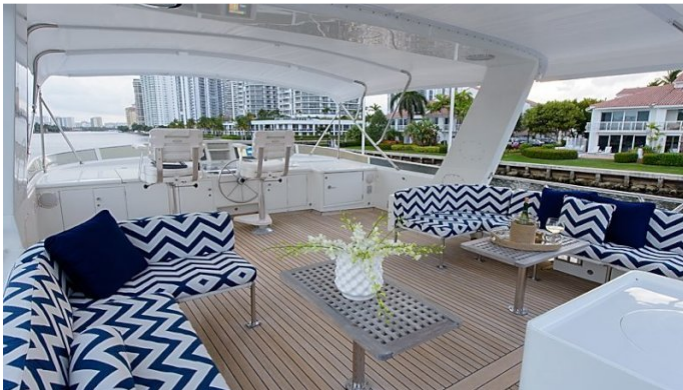

Details correct as of 22 Mar, 2018

FOR MORE INFORMATION:

[CLICK HERE](#) 

or SCAN QR CODE

MORE PHOTOS, VIDEO OR INTERACTIVE DECK PLANS:

[CLICK HERE](#)

GRAND CRU YACHT CHARTER

Superyacht GRAND CRU was built in 1987 by Jongert. She is a 23.9m / 78ft motor yacht with exterior design by and interior styling by . GRAND CRU offers accommodation for up to 7 guests in 3 cabins with additional room for her crew of 3. She features a variety of amenities to ensure comfortable charter vacations, including At anchor Stabilizers, Swimming Platform and Air Conditioning. She also carries an impressive collection of toys as listed below.

GRAND CRU AMENITIES & TOYS

For a full up-to-date list of leisure facilities or amenities onboard Motor Yacht Grand Cru please contact your Yacht Charter Broker prior to booking your vacation. If there is a particular water toy that you would like, but it is not listed, then it may be possible to rent this equipment for you.