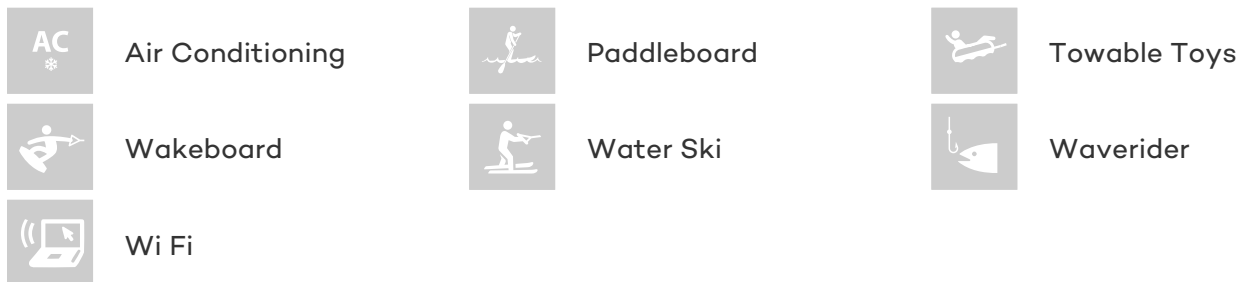

KAMPAI YACHT CHARTER

Superyacht KAMPAI was built in 2005 by Overmarine. She is a 28.27m / 93ft mangusta 92 motor yacht with exterior design by Stefano Righini and interior styling by . KAMPAI offers accommodation for up to 6 guests in 4 cabins with additional room for her crew of 4. She features a variety of amenities to ensure comfortable charter vacations, including Air Conditioning, WiFi connection on board and Air Conditioning. She also carries an impressive collection of toys as listed below.

KAMPAI AMENITIES & TOYS

For a full up-to-date list of leisure facilities or amenities onboard Motor Yacht Kampai please contact your Yacht Charter Broker prior to booking your vacation. If there is a particular water toy that you would like, but it is not listed, then it may be possible to rent this equipment for you.

MORE TENDERS, TOYS & YACHT AMMENITIES INFO:

[CLICK HERE](#)

CHARTER KAMPAI

If you are interested in chartering KAMPAI please contact your yacht charter broker for more information about booking a luxury charter vacation on board this Overmarine superyacht .