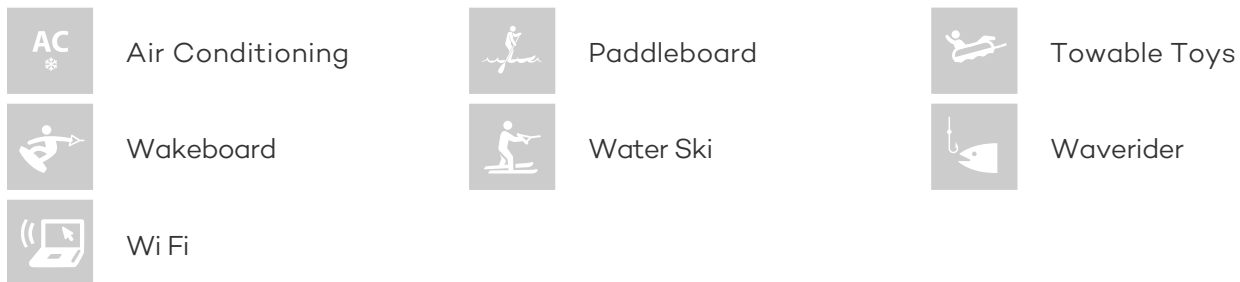

KAMPAI YACHT CHARTER

Superyacht KAMPAI was built in 2005 by Overmarine. She is a 28.27m / 93ft mangusta 92 motor yacht with exterior design by Stefano Righini and interior styling by . KAMPAI offers accommodation for up to 6 guests in 4 cabins with additional room for her crew of 4. She features a variety of amenities to ensure comfortable charter vacations, including Air Conditioning, WiFi connection on board and Air Conditioning. She also carries an impressive collection of toys as listed below.

KAMPAI AMENITIES & TOYS

For a full up-to-date list of leisure facilities or amenities onboard Motor Yacht Kampai please contact your Yacht Charter Broker prior to booking your vacation. If there is a particular water toy that you would like, but it is not listed, then it may be possible to rent this equipment for you.

MORE TENDERS, TOYS & YACHT AMMENITIES INFO:

[CLICK HERE](#)

CHARTER KAMPAI

If you are interested in chartering KAMPAI please contact your yacht charter broker for more information about booking a luxury charter vacation on board this Overmarine superyacht .