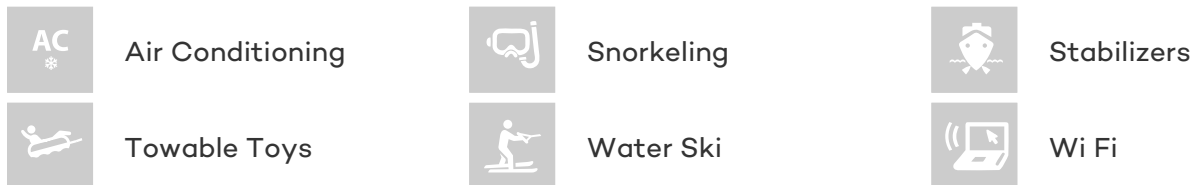

DOLCE MIA YACHT CHARTER

Superyacht DOLCE MIA was built in 2007 by Riva. She is a 23m / 75ft motor yacht with exterior design by Officina Italiana Design. DOLCE MIA offers accommodation for up to 8 guests in 4 cabins with additional room for her crew of 3. She features a variety of amenities to ensure comfortable charter vacations, including Air Conditioning, WiFi connection on board and Stabilisers underway. She also carries an impressive collection of toys as listed below.

DOLCE MIA AMENITIES & TOYS

For a full up-to-date list of leisure facilities or amenities onboard Motor Yacht Dolce Mia please contact your Yacht Charter Broker prior to booking your vacation. If there is a particular water toy that you would like, but it is not listed, then it may be possible to rent this equipment for you.

MORE TENDERS, TOYS & YACHT AMMENITIES INFO:

[CLICK HERE](#)

CHARTER DOLCE MIA

If you are interested in chartering DOLCE MIA please contact your yacht charter broker for more information about booking a luxury charter vacation on board this Riva superyacht .