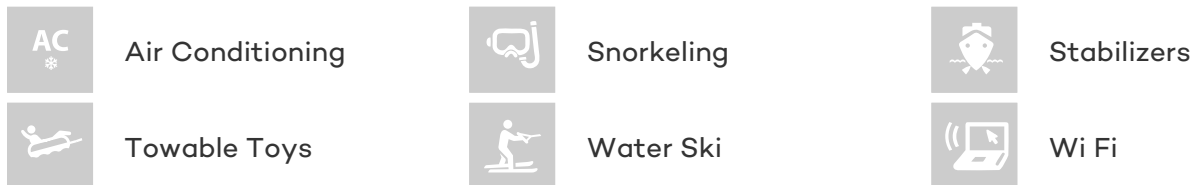

[CLICK HERE](#) 

or SCAN QR CODE

MORE PHOTOS, VIDEO OR INTERACTIVE DECK PLANS:

[CLICK HERE](#)

DOLCE MIA YACHT CHARTER

Superyacht DOLCE MIA was built in 2007 by Riva. She is a 23m / 75ft motor yacht with exterior design by Officina Italiana Design. DOLCE MIA offers accommodation for up to 8 guests in 4 cabins with additional room for her crew of 3. She features a variety of amenities to ensure comfortable charter vacations, including Air Conditioning, WiFi connection on board and Stabilisers underway. She also carries an impressive collection of toys as listed below.

DOLCE MIA AMENITIES & TOYS

For a full up-to-date list of leisure facilities or amenities onboard Motor Yacht Dolce Mia please contact your Yacht Charter Broker prior to booking your vacation. If there is a particular water toy that you would like, but it is not listed, then it may be possible to rent this equipment for you.