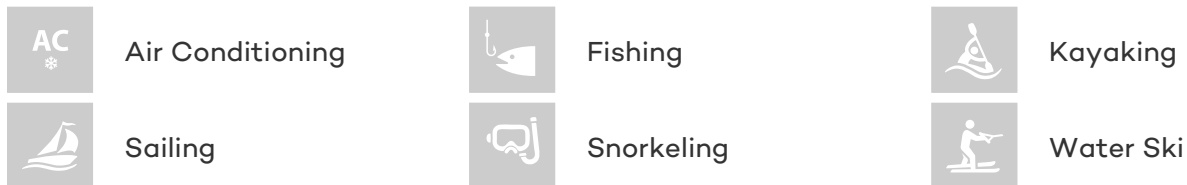

GUESTS CABINS CREW
12 6 4

CABIN CONFIGURATION
4 Double 2 Twin

CHARTER RATES

SUMMER
from
\$44,100 / week + expenses

WINTER
from
\$37,500 / week + expenses

Details correct as of 17 Feb, 2019

FOR MORE INFORMATION:

[CLICK HERE](#) 

or SCAN QR CODE

MORE PHOTOS, VIDEO OR INTERACTIVE DECK PLANS:

[CLICK HERE](#)

LONE STAR YACHT CHARTER

Superyacht LONE STAR was built in 1992 by DRA. She is a 26m / 85ft Custom sail yacht with exterior design by . LONE STAR offers accommodation for up to 12 guests in 6 cabins with additional room for her crew of . She features a variety of amenities to ensure comfortable charter vacations, including . She also carries an impressive collection of toys as listed below.

LONE STAR AMENITIES & TOYS

For a full up-to-date list of leisure facilities or amenities onboard Sail Yacht Lone Star please contact your Yacht Charter Broker prior to booking your vacation. If there is a particular water toy that you would like, but it is not listed, then it may be possible to rent this equipment for you.