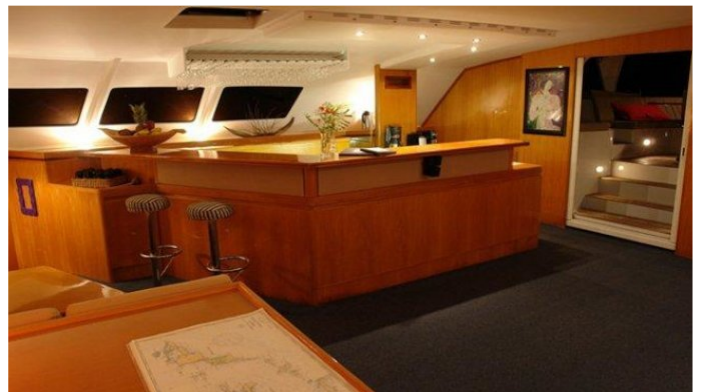

GUESTS CABINS CREW
12 6 4

CABIN CONFIGURATION
4 Double 2 Twin

CHARTER RATES

SUMMER
from
\$44,100 / week + expenses

WINTER
from
\$37,500 / week + expenses

Details correct as of 17 Feb, 2019

FOR MORE INFORMATION:

[CLICK HERE](#) 

or SCAN QR CODE

MORE PHOTOS, VIDEO OR INTERACTIVE DECK PLANS:

[CLICK HERE](#)

LONE STAR YACHT CHARTER

Superyacht LONE STAR was built in 1992 by DRA. She is a 26m / 85ft Custom sail yacht with exterior design by . LONE STAR offers accommodation for up to 12 guests in 6 cabins with additional room for her crew of . She features a variety of amenities to ensure comfortable charter vacations, including . She also carries an impressive collection of toys as listed below.

LONE STAR AMENITIES & TOYS

For a full up-to-date list of leisure facilities or amenities onboard Sail Yacht Lone Star please contact your Yacht Charter Broker prior to booking your vacation. If there is a particular water toy that you would like, but it is not listed, then it may be possible to rent this equipment for you.