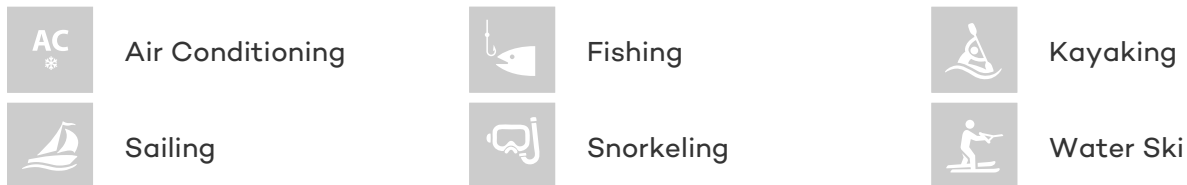

[CLICK HERE](#) 

or SCAN QR CODE

MORE PHOTOS, VIDEO OR INTERACTIVE DECK PLANS:

[CLICK HERE](#)

LONE STAR YACHT CHARTER

Superyacht LONE STAR was built in 1992 by DRA. She is a 26m / 85ft custom sail yacht with exterior design by and interior styling by . LONE STAR offers accommodation for up to 12 guests in 6 cabins with additional room for her crew of . She features a variety of amenities to ensure comfortable charter vacations, including . She also carries an impressive collection of toys as listed below.

LONE STAR AMENITIES & TOYS

For a full up-to-date list of leisure facilities or amenities onboard Sail Yacht Lone Star please contact your Yacht Charter Broker prior to booking your vacation. If there is a particular water toy that you would like, but it is not listed, then it may be possible to rent this equipment for you.