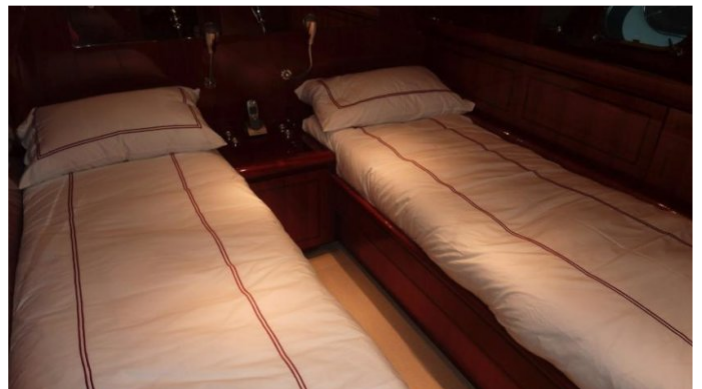

CRUISING SPEED
28 Knots

ACCOMMODATION

GUESTS	CABINS	CREW
6	3	2

CABIN CONFIGURATION

1 Master	1 Double
1 Twin	1 Pullman

CHARTER RATES

SUMMER
from
€42,000 / week + expenses

WINTER
from
€42,000 / week + expenses

Details correct as of 21 Oct, 2017

FOR MORE INFORMATION:

[CLICK HERE](#) 

or SCAN QR CODE

MORE PHOTOS, VIDEO OR INTERACTIVE DECK PLANS:

[CLICK HERE](#)

CLAN V YACHT CHARTER

Superyacht CLAN V was built in 2005 by Leopard. She is a 27m / 89ft leopard 27 motor yacht with exterior design by and interior styling by . CLAN V offers accommodation for up to 6 guests in 3 cabins with additional room for her crew of 2. She features a variety of amenities to ensure comfortable charter vacations, including Air Conditioning and Air Conditioning. She also carries an impressive collection of toys as listed below.