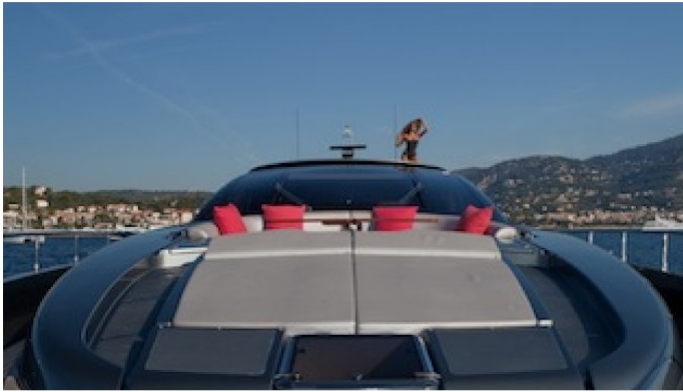

or SCAN QR CODE

MORE PHOTOS, VIDEO OR INTERACTIVE DECK PLANS:

 [CLICK HERE](#)

SILVER BREEZE YACHT CHARTER

Superyacht SILVER BREEZE was built in 2010 by Riva. She is a 26.21m / 86ft 86' Domino motor yacht with exterior design by Officina Italiana Design and interior styling by Officina Italiana Design. SILVER BREEZE offers accommodation for up to 8 guests in 4 cabins with additional room for her crew of 3. She features a variety of amenities to ensure comfortable charter vacations, including Air Conditioning. She also carries an impressive collection of toys as listed below.

SILVER BREEZE AMENITIES & TOYS

Air Conditioning

Jet Ski

Towable Toys

For a full up-to-date list of leisure facilities or amenities onboard Motor Yacht Silver Breeze please contact your Yacht Charter Broker prior to booking your vacation. If there is a particular water toy that you would like, but it is not listed, then it may be possible to rent this equipment for you.