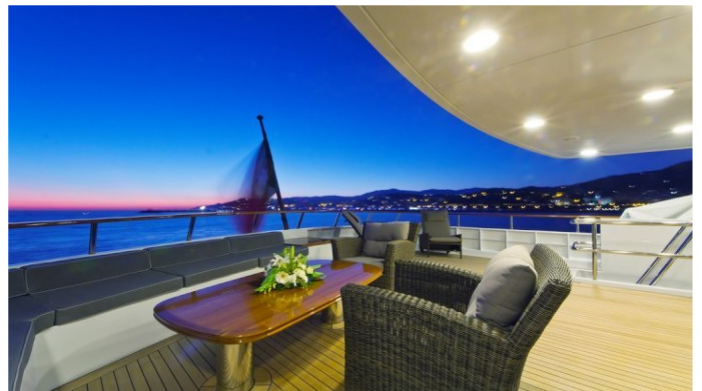

MORE PHOTOS, VIDEO OR INTERACTIVE DECK PLANS:

[CLICK HERE](#)

This document is not contractual. The yacht charters and their particulars displayed in the results above are displayed in good faith and whilst believed to be correct are not guaranteed. YachtCharterFleet.com does not warrant or assume any legal liability or responsibility for the accuracy, completeness, or usefulness of any information and/or images displayed. All information is subject to change without notice and is without warranty. Your preferred charter broker should provide you with yacht specifications, brochure and rates for your chosen dates during your charter yacht selection process. Starting prices are shown in a range of currencies for a one-week charter, unless otherwise indicated.