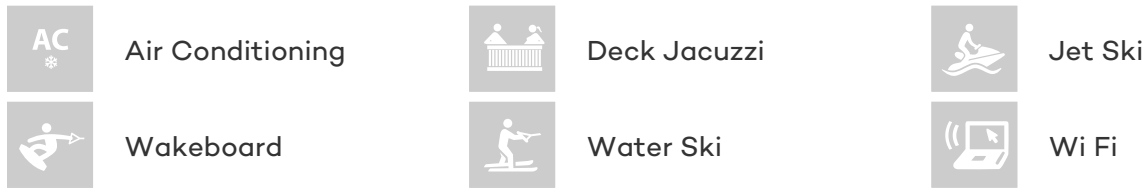

YEAR
2000

CRUISING SPEED
23 Knots

ACCOMMODATION

GUESTS	CABINS	CREW
6	3	3

CABIN CONFIGURATION

1 Master 1 Double
1 Twin

CHARTER RATES

Details correct as of 23 Jul, 2018

FOR MORE INFORMATION:

[CLICK HERE](#) 

or SCAN QR CODE

MORE PHOTOS, VIDEO OR INTERACTIVE DECK PLANS:

[CLICK HERE](#)

MALARPRINSESSAN YACHT CHARTER

Superyacht MALARPRINSESSAN was built in 2000 by Horizon. She is a 23.9m / 78ft motor yacht with exterior design by and interior styling by Philippe Starck. MALARPRINSESSAN offers accommodation for up to 6 guests in 3 cabins with additional room for her crew of 3. She features a variety of amenities to ensure comfortable charter vacations, including Air Conditioning, WiFi connection on board and Deck Jacuzzi. She also carries an impressive collection of toys as listed below.

MALARPRINSESSAN AMENITIES & TOYS

For a full up-to-date list of leisure facilities or amenities onboard Motor Yacht Malarprinsessan please contact your Yacht Charter Broker prior to booking your vacation. If there is a particular water toy that you would like, but it is not listed, then it may be possible to rent this equipment for you.