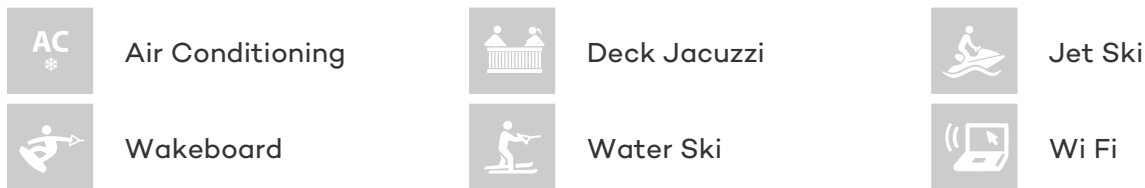

MALARPRINSESSAN YACHT CHARTER

Superyacht MALARPRINSESSAN was built in 2000 by Horizon. She is a 23.9m / 78ft motor yacht with exterior design by and interior styling by Philippe Starck. MALARPRINSESSAN offers accommodation for up to 6 guests in 3 cabins with additional room for her crew of 3. She features a variety of amenities to ensure comfortable charter vacations, including Air Conditioning, WiFi connection on board and Deck Jacuzzi. She also carries an impressive collection of toys as listed below.

MALARPRINSESSAN AMENITIES & TOYS

For a full up-to-date list of leisure facilities or amenities onboard Motor Yacht Malarprinsessan please contact your Yacht Charter Broker prior to booking your vacation. If there is a particular water toy that you would like, but it is not listed, then it may be possible to rent this equipment for you.

MORE TENDERS, TOYS & YACHT AMMENITIES INFO:

[CLICK HERE](#)

CHARTER MALARPRINSESSAN

If you are interested in chartering MALARPRINSESSAN please contact your yacht charter broker for more information about booking a luxury charter vacation on board this Horizon superyacht .