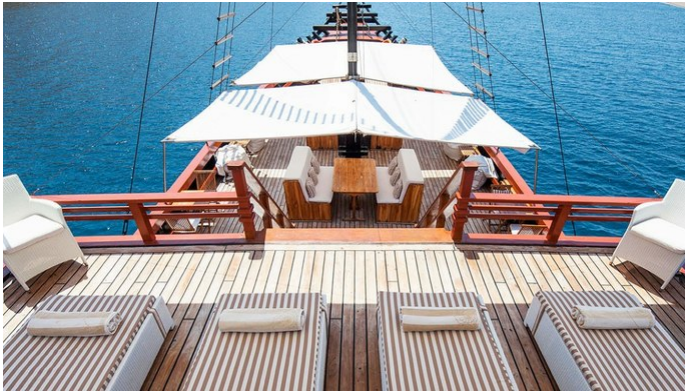

MORE PHOTOS, VIDEO OR INTERACTIVE DECK PLANS:

[CLICK HERE](#)

This document is not contractual. The yacht charters and their particulars displayed in the results above are displayed in good faith and whilst believed to be correct are not guaranteed. YachtCharterFleet.com does not warrant or assume any legal liability or responsibility for the accuracy, completeness, or usefulness of any information and/or images displayed. All information is subject to change without notice and is without warranty. Your preferred charter broker should provide you with yacht specifications, brochure and rates for your chosen dates during your charter yacht selection process. Starting prices are shown in a range of currencies for a one-week charter, unless otherwise indicated.