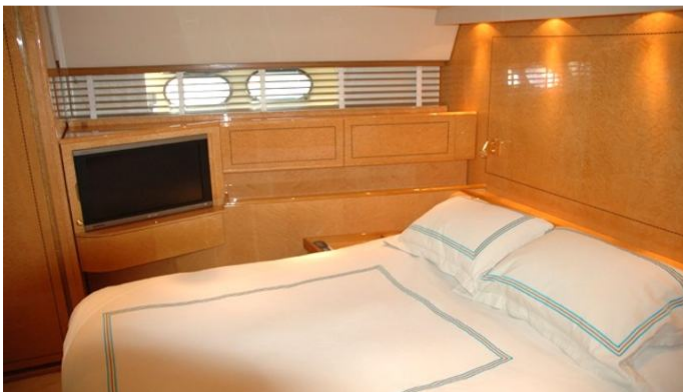

MORE PHOTOS, VIDEO OR INTERACTIVE DECK PLANS:

 [CLICK HERE](#)

LEOPARD YACHT CHARTER

Superyacht LEOPARD was built in 1998 by Leopard. She is a 23m / 75ft motor yacht with exterior design by . LEOPARD offers accommodation for up to 7 guests in 3 cabins with additional room for her crew of 1. She features a variety of amenities to ensure comfortable charter vacations, including . She also carries an impressive collection of toys as listed below.