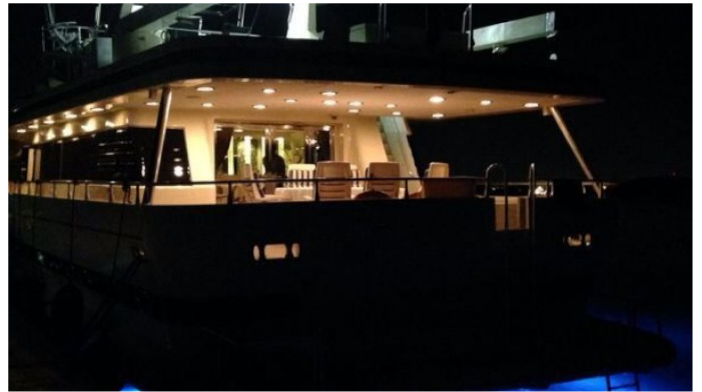

MORE PHOTOS, VIDEO OR INTERACTIVE DECK PLANS:

[CLICK HERE](#)