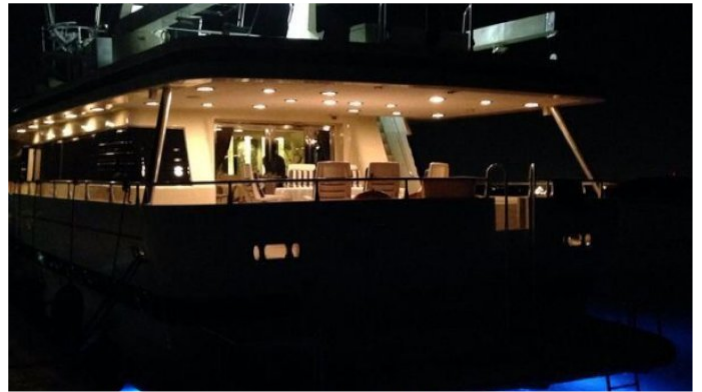

MASAYEL

Yacht Charter Details for 'Masayel', the 35m Superyacht built by Azimut

SPECIFICATIONS

LENGTH
35m / 115ft

BEAM **DRAFT**
7.5m / 25ft 2.6m / 9ft

YEAR
1988

CRUISING SPEED
23 Knots

ACCOMMODATION

 [CLICK HERE](#)

MASAYEL YACHT CHARTER

Superyacht MASAYEL was built in 1988 by Azimut. She is a 35m / 115ft motor yacht with exterior design by and interior styling by Carlo Galeazzi. MASAYEL offers accommodation for up to 12 guests in 5 cabins with additional room for her crew of 7. She features a variety of amenities to ensure comfortable charter vacations, including Air Conditioning, Air Conditioning and WiFi connection on board. She also carries an impressive collection of toys as listed below.

MASAYEL AMENITIES & TOYS

For a full up-to-date list of leisure facilities or amenities onboard Motor Yacht Masayel please contact your Yacht Charter Broker prior to booking your vacation. If there is a particular water toy that you would like, but it is not listed, then it may be possible to rent this equipment for you.