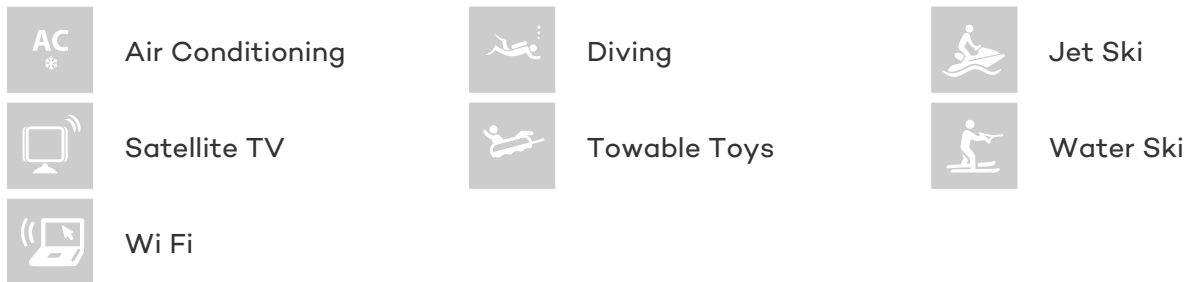

CRUISING SPEED
23 Knots

ACCOMMODATION

| GUESTS | CABINS | CREW |
|--------|--------|------|
| 12 | 5 | 7 |

CABIN CONFIGURATION

CHARTER RATES

Details correct as of 17 Jul, 2018

FOR MORE INFORMATION:

[CLICK HERE](#) 

or SCAN QR CODE

MORE PHOTOS, VIDEO OR INTERACTIVE DECK PLANS:

[CLICK HERE](#)

MASAYEL YACHT CHARTER

Superyacht MASAYEL was built in 1988 by Azimut. She is a 35m / 115ft motor yacht with exterior design by and interior styling by Carlo Galeazzi. MASAYEL offers accommodation for up to 12 guests in 5 cabins with additional room for her crew of 7. She features a variety of amenities to ensure comfortable charter vacations, including Air Conditioning and WiFi connection on board. She also carries an impressive collection of toys as listed below.

MASAYEL AMENITIES & TOYS

For a full up-to-date list of leisure facilities or amenities onboard Motor Yacht Masayel please contact your Yacht Charter Broker prior to booking your vacation. If there is a particular water toy that you would like, but it is not listed, then it may be possible to rent this equipment for you.