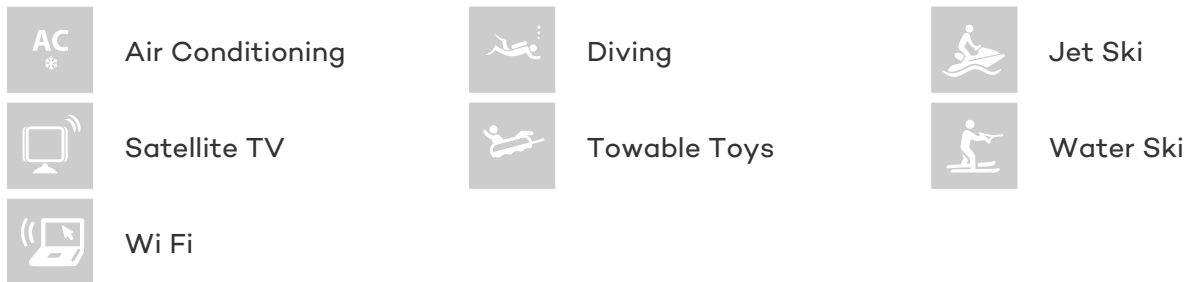

GUESTS	CABINS	CREW
12	5	7

CABIN CONFIGURATION

CHARTER RATES

Details correct as of 17 Oct, 2017

FOR MORE INFORMATION:

[CLICK HERE](#) 

or SCAN QR CODE

MORE PHOTOS, VIDEO OR INTERACTIVE DECK PLANS:

[CLICK HERE](#)

MASAYEL YACHT CHARTER

Superyacht MASAYEL was built in 1988 by Azimut. She is a 35m / 115ft motor yacht with exterior design by and interior styling by Carlo Galeazzi. MASAYEL offers accommodation for up to 12 guests in 5 cabins with additional room for her crew of 7. She features a variety of amenities to ensure comfortable charter vacations, including Air Conditioning, Air Conditioning and WiFi connection on board. She also carries an impressive collection of toys as listed below.

MASAYEL AMENITIES & TOYS

For a full up-to-date list of leisure facilities or amenities onboard Motor Yacht Masayel please contact your Yacht Charter Broker prior to booking your vacation. If there is a particular water toy that you would like, but it is not listed, then it may be possible to rent this equipment for you.