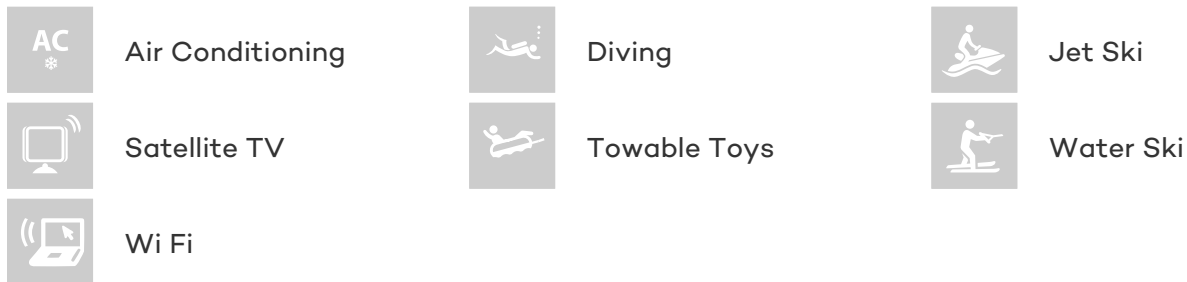

MASAYEL YACHT CHARTER

Superyacht MASAYEL was built in 1988 by Azimut. She is a 35m / 115ft motor yacht with exterior design by and interior styling by Carlo Galeazzi. MASAYEL offers accommodation for up to 12 guests in 5 cabins with additional room for her crew of 7. She features a variety of amenities to ensure comfortable charter vacations, including Air Conditioning, Air Conditioning and WiFi connection on board. She also carries an impressive collection of toys as listed below.

MASAYEL AMENITIES & TOYS

For a full up-to-date list of leisure facilities or amenities onboard Motor Yacht Masayel please contact your Yacht Charter Broker prior to booking your vacation. If there is a particular water toy that you would like, but it is not listed, then it may be possible to rent this equipment for you.

MORE TENDERS, TOYS & YACHT AMMENITIES INFO:

[CLICK HERE](#)

CHARTER MASAYEL

If you are interested in chartering MASAYEL please contact your yacht charter broker for more information about booking a luxury charter vacation on board this Azimut superyacht .