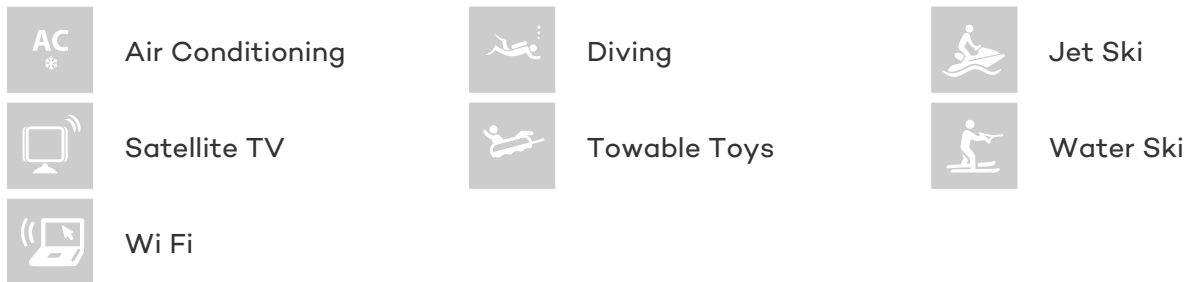

GUESTS	CABINS	CREW
12	5	7

CABIN CONFIGURATION

CHARTER RATES

Details correct as of 13 Dec, 2018

FOR MORE INFORMATION:

[CLICK HERE](#) 

or SCAN QR CODE

MORE PHOTOS, VIDEO OR INTERACTIVE DECK PLANS:

[CLICK HERE](#)

MASAYEL YACHT CHARTER

Superyacht MASAYEL was built in 1988 by Azimut. She is a 35m / 115ft motor yacht with exterior design by and interior styling by Carlo Galeazzi. MASAYEL offers accommodation for up to 12 guests in 5 cabins with additional room for her crew of 7. She features a variety of amenities to ensure comfortable charter vacations, including Air Conditioning and WiFi connection on board. She also carries an impressive collection of toys as listed below.

MASAYEL AMENITIES & TOYS

For a full up-to-date list of leisure facilities or amenities onboard Motor Yacht Masayel please contact your Yacht Charter Broker prior to booking your vacation. If there is a particular water toy that you would like, but it is not listed, then it may be possible to rent this equipment for you.