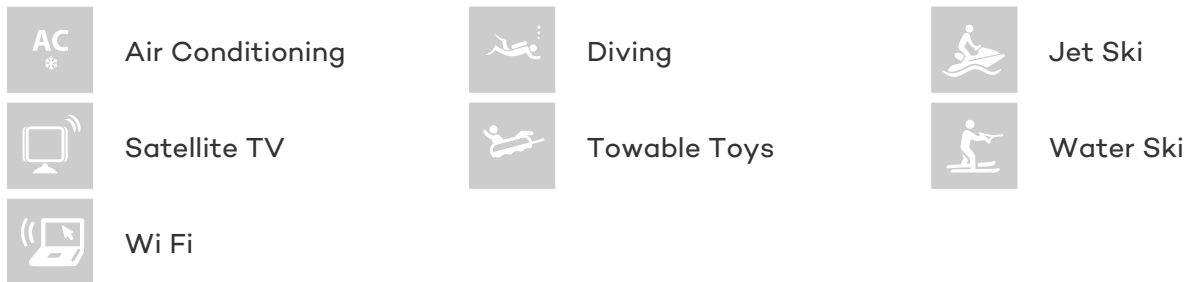

GUESTS	CABINS	CREW
12	5	7

CABIN CONFIGURATION

CHARTER RATES

Details correct as of 19 Sep, 2018

FOR MORE INFORMATION:

[CLICK HERE](#)

or SCAN QR CODE

MORE PHOTOS, VIDEO OR INTERACTIVE DECK PLANS:

[CLICK HERE](#)

MASAYEL YACHT CHARTER

Superyacht MASAYEL was built in 1988 by Azimut. She is a 35m / 115ft motor yacht with exterior design by and interior styling by Carlo Galeazzi. MASAYEL offers accommodation for up to 12 guests in 5 cabins with additional room for her crew of 7. She features a variety of amenities to ensure comfortable charter vacations, including Air Conditioning and WiFi connection on board. She also carries an impressive collection of toys as listed below.

MASAYEL AMENITIES & TOYS

For a full up-to-date list of leisure facilities or amenities onboard Motor Yacht Masayel please contact your Yacht Charter Broker prior to booking your vacation. If there is a particular water toy that you would like, but it is not listed, then it may be possible to rent this equipment for you.