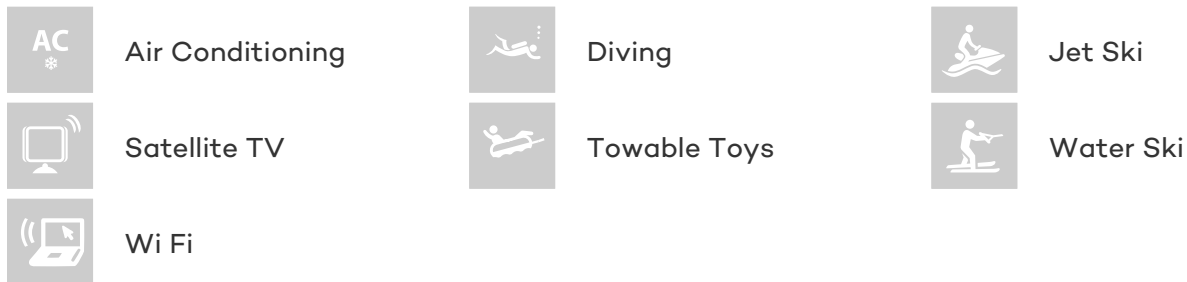

### CHARTER RATES

Details correct as of 13 Dec, 2017

FOR MORE INFORMATION:

[CLICK HERE](#) 

or SCAN QR CODE

MORE PHOTOS, VIDEO OR INTERACTIVE DECK PLANS:

 [CLICK HERE](#)

## MASAYEL YACHT CHARTER

Superyacht MASAYEL was built in 1988 by Azimut. She is a 35m / 115ft motor yacht with exterior design by and interior styling by Carlo Galeazzi. MASAYEL offers accommodation for up to 12 guests in 5 cabins with additional room for her crew of 7. She features a variety of amenities to ensure comfortable charter vacations, including Air Conditioning, Air Conditioning and WiFi connection on board. She also carries an impressive collection of toys as listed below.

## MASAYEL AMENITIES & TOYS

For a full up-to-date list of leisure facilities or amenities onboard Motor Yacht Masayel please contact your Yacht Charter Broker prior to booking your vacation. If there is a particular water toy that you would like, but it is not listed, then it may be possible to rent this equipment for you.