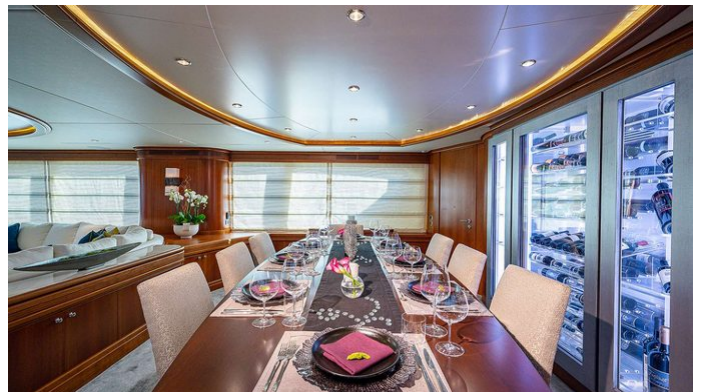

MORE PHOTOS, VIDEO OR INTERACTIVE DECK PLANS:

This document is not contractual. The yacht charters and their particulars displayed in the results above are displayed in good faith and whilst believed to be correct are not guaranteed. YachtCharterFleet.com does not warrant or assume any legal liability or responsibility for the accuracy, completeness, or usefulness of any information and/or images displayed. All information is subject to change without notice and is without warranty. Your preferred charter broker should provide you with yacht specifications, brochure and rates for your chosen dates during your charter yacht selection process. Starting prices are shown in a range of currencies for a one-week charter, unless otherwise indicated.