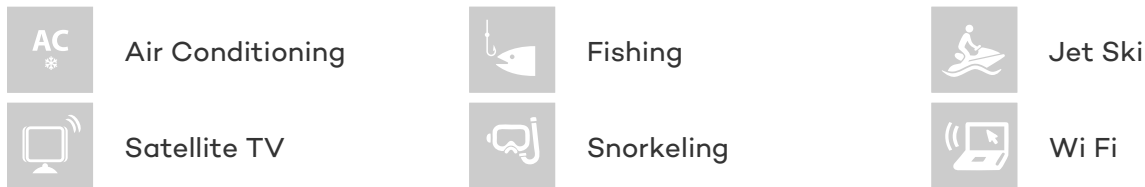

GUESTS	CABINS	CREW
6	3	0

CABIN CONFIGURATION

1 Master 1 Double
1 Twin

CHARTER RATES

SUMMER
from
€22,250 / week + expenses

WINTER
from
€22,250 / week + expenses

Details correct as of 26 Jun, 2017

FOR MORE INFORMATION:

[CLICK HERE](#) 

or SCAN QR CODE

MORE PHOTOS, VIDEO OR INTERACTIVE DECK PLANS:

[CLICK HERE](#)

DIONE DUE YACHT CHARTER

Superyacht DIONE DUE was built in 1998 by Riva. She is a 23.89m / 78ft motor yacht with exterior design by and interior styling by . DIONE DUE offers accommodation for up to 6 guests in 3 cabins with additional room for her crew of 0. She features a variety of amenities to ensure comfortable charter vacations, including . She also carries an impressive collection of toys as listed below.

DIONE DUE AMENITIES & TOYS

For a full up-to-date list of leisure facilities or amenities onboard Motor Yacht Dione Due please contact your Yacht Charter Broker prior to booking your vacation. If there is a particular water toy that you would like, but it is not listed, then it may be possible to rent this equipment for you.