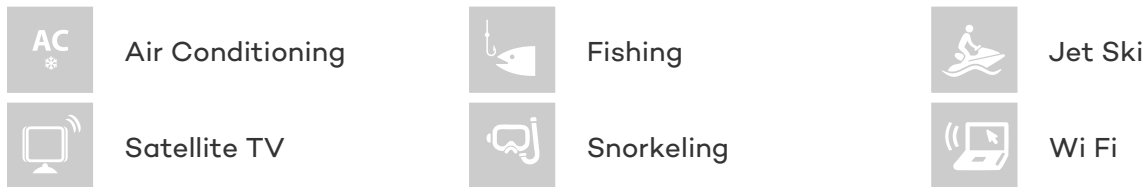

GUESTS	CABINS	CREW
6	3	0

CABIN CONFIGURATION

1 Master 1 Double
1 Twin

CHARTER RATES

SUMMER
from
€22,250 / week + expenses

WINTER
from
€22,250 / week + expenses

Details correct as of 19 Aug, 2017

FOR MORE INFORMATION:

[CLICK HERE](#) 

or SCAN QR CODE

MORE PHOTOS, VIDEO OR INTERACTIVE DECK PLANS:

[CLICK HERE](#)

DIONE DUE YACHT CHARTER

Superyacht DIONE DUE was built in 1998 by Riva. She is a 23.89m / 78ft motor yacht with exterior design by and interior styling by . DIONE DUE offers accommodation for up to 6 guests in 3 cabins with additional room for her crew of 0. She features a variety of amenities to ensure comfortable charter vacations, including . She also carries an impressive collection of toys as listed below.

DIONE DUE AMENITIES & TOYS

For a full up-to-date list of leisure facilities or amenities onboard Motor Yacht Dione Due please contact your Yacht Charter Broker prior to booking your vacation. If there is a particular water toy that you would like, but it is not listed, then it may be possible to rent this equipment for you.