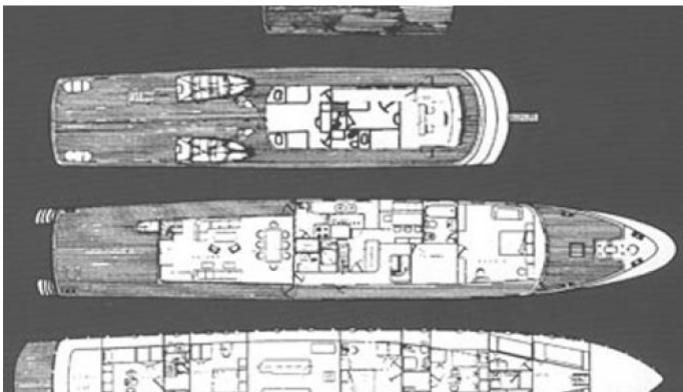

MORE PHOTOS, VIDEO OR INTERACTIVE DECK PLANS:

[CLICK HERE](#)