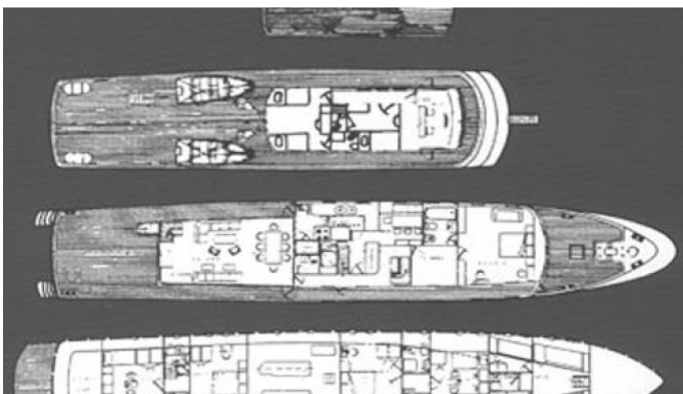

MORE PHOTOS, VIDEO OR INTERACTIVE DECK PLANS:

[CLICK HERE](#)