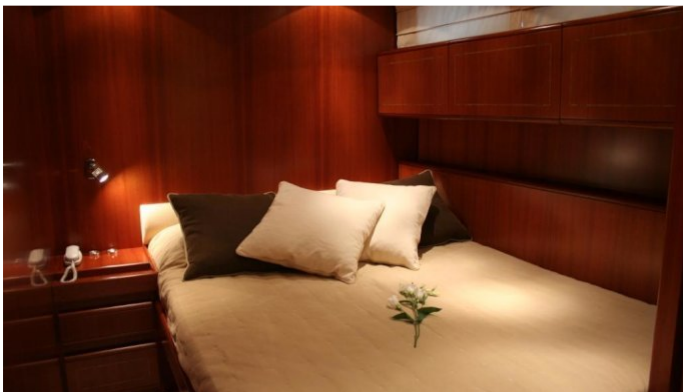

CRUISING SPEED
30 Knots

ACCOMMODATION

GUESTS	CABINS	CREW
7	3	2

CABIN CONFIGURATION

1 Master	1 Vip
1 Twin	1 Pullman

CHARTER RATES

Details correct as of 17 Feb, 2019

FOR MORE INFORMATION:

[CLICK HERE](#) 

or SCAN QR CODE

MORE PHOTOS, VIDEO OR INTERACTIVE DECK PLANS:

[CLICK HERE](#)

EDEN ERINA YACHT CHARTER

Superyacht EDEN ERINA was built in 2003 by Leopard. She is a 23m / 75ft motor yacht with exterior design by and interior styling by Arno. EDEN ERINA offers accommodation for up to 7 guests in 3 cabins with additional room for her crew of 2. She features a variety of amenities to ensure comfortable charter vacations, including Air Conditioning. She also carries an impressive collection of toys as listed below.

EDEN ERINA AMENITIES & TOYS

Air Conditioning

Wi Fi

For a full up-to-date list of leisure facilities or amenities onboard Motor Yacht Eden Erina please contact your Yacht Charter Broker prior to booking your vacation. If there is a particular water toy that you would like, but it is not listed, then it may be possible to rent this equipment for you.