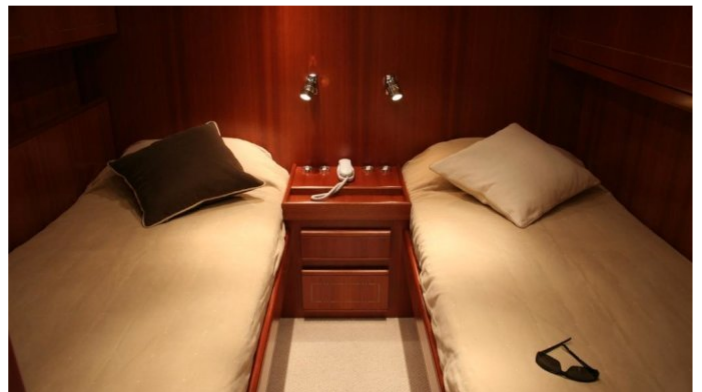

CRUISING SPEED
30 Knots

ACCOMMODATION

GUESTS	CABINS	CREW
7	3	2

CABIN CONFIGURATION

1 Master	1 Vip
1 Twin	1 Pullman

CHARTER RATES

Details correct as of 22 Jul, 2018

FOR MORE INFORMATION:

[CLICK HERE](#) 

or SCAN QR CODE

MORE PHOTOS, VIDEO OR INTERACTIVE DECK PLANS:

[CLICK HERE](#)

EDEN ERINA YACHT CHARTER

Superyacht EDEN ERINA was built in 2003 by Leopard. She is a 23m / 75ft motor yacht with exterior design by and interior styling by Arno. EDEN ERINA offers accommodation for up to 7 guests in 3 cabins with additional room for her crew of 2. She features a variety of amenities to ensure comfortable charter vacations, including Air Conditioning. She also carries an impressive collection of toys as listed below.

EDEN ERINA AMENITIES & TOYS

Air Conditioning

Wi Fi

For a full up-to-date list of leisure facilities or amenities onboard Motor Yacht Eden Erina please contact your Yacht Charter Broker prior to booking your vacation. If there is a particular water toy that you would like, but it is not listed, then it may be possible to rent this equipment for you.