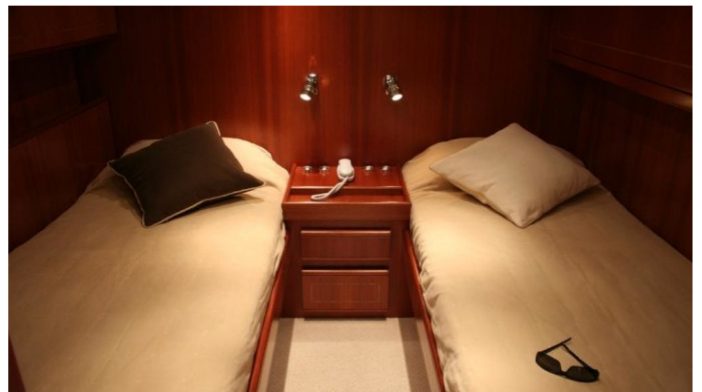

CRUISING SPEED
30 Knots

ACCOMMODATION

GUESTS	CABINS	CREW
7	3	2

CABIN CONFIGURATION

1 Master	1 Vip
1 Twin	1 Pullman

CHARTER RATES

Details correct as of 17 Feb, 2019

FOR MORE INFORMATION:

[CLICK HERE](#) 

or SCAN QR CODE

MORE PHOTOS, VIDEO OR INTERACTIVE DECK PLANS:

[CLICK HERE](#)

EDEN ERINA YACHT CHARTER

Superyacht EDEN ERINA was built in 2003 by Leopard. She is a 23m / 75ft motor yacht with exterior design by and interior styling by Arno. EDEN ERINA offers accommodation for up to 7 guests in 3 cabins with additional room for her crew of 2. She features a variety of amenities to ensure comfortable charter vacations, including Air Conditioning. She also carries an impressive collection of toys as listed below.

EDEN ERINA AMENITIES & TOYS

Air Conditioning

Wi Fi

For a full up-to-date list of leisure facilities or amenities onboard Motor Yacht Eden Erina please contact your Yacht Charter Broker prior to booking your vacation. If there is a particular water toy that you would like, but it is not listed, then it may be possible to rent this equipment for you.