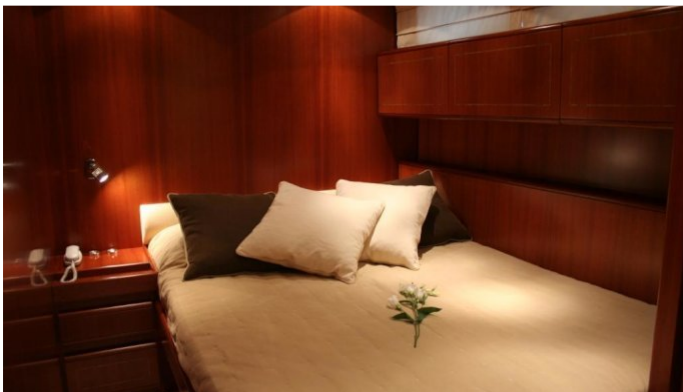

CRUISING SPEED
30 Knots

ACCOMMODATION

GUESTS	CABINS	CREW
7	3	2

CABIN CONFIGURATION

1 Master	1 Vip
1 Twin	1 Pullman

CHARTER RATES

Details correct as of 22 Jul, 2018

FOR MORE INFORMATION:

[CLICK HERE](#) 

or SCAN QR CODE

MORE PHOTOS, VIDEO OR INTERACTIVE DECK PLANS:

[CLICK HERE](#)

EDEN ERINA YACHT CHARTER

Superyacht EDEN ERINA was built in 2003 by Leopard. She is a 23m / 75ft motor yacht with exterior design by and interior styling by Arno. EDEN ERINA offers accommodation for up to 7 guests in 3 cabins with additional room for her crew of 2. She features a variety of amenities to ensure comfortable charter vacations, including Air Conditioning. She also carries an impressive collection of toys as listed below.

EDEN ERINA AMENITIES & TOYS

Air Conditioning

Wi Fi

For a full up-to-date list of leisure facilities or amenities onboard Motor Yacht Eden Erina please contact your Yacht Charter Broker prior to booking your vacation. If there is a particular water toy that you would like, but it is not listed, then it may be possible to rent this equipment for you.