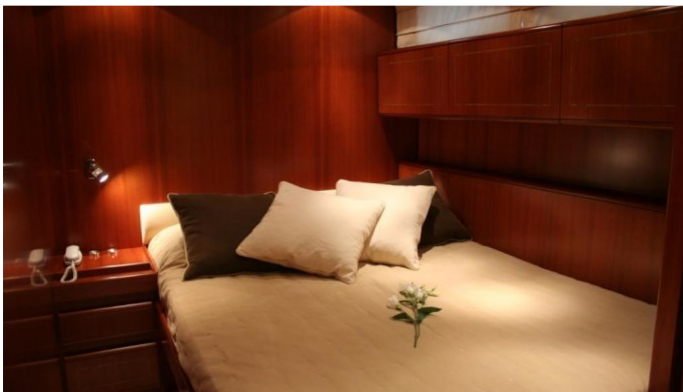

ACCOMMODATION

GUESTS	CABINS	CREW
7	3	2

CABIN CONFIGURATION

1 Master	1 Vip
1 Twin	1 Pullman

CHARTER RATES

Details correct as of 19 Oct, 2018

FOR MORE INFORMATION:

[CLICK HERE](#) 

or SCAN QR CODE

MORE PHOTOS, VIDEO OR INTERACTIVE DECK PLANS:

[CLICK HERE](#)

EDEN ERINA YACHT CHARTER

Superyacht EDEN ERINA was built in 2003 by Leopard. She is a 23m / 75ft motor yacht with exterior design by and interior styling by Arno. EDEN ERINA offers accommodation for up to 7 guests in 3 cabins with additional room for her crew of 2. She features a variety of amenities to ensure comfortable charter vacations, including Air Conditioning. She also carries an impressive collection of toys as listed below.

EDEN ERINA AMENITIES & TOYS

Air Conditioning

Wi Fi

For a full up-to-date list of leisure facilities or amenities onboard Motor Yacht Eden Erina please contact your Yacht Charter Broker prior to booking your vacation. If there is a particular water toy that you would like, but it is not listed, then it may be possible to rent this equipment for you.