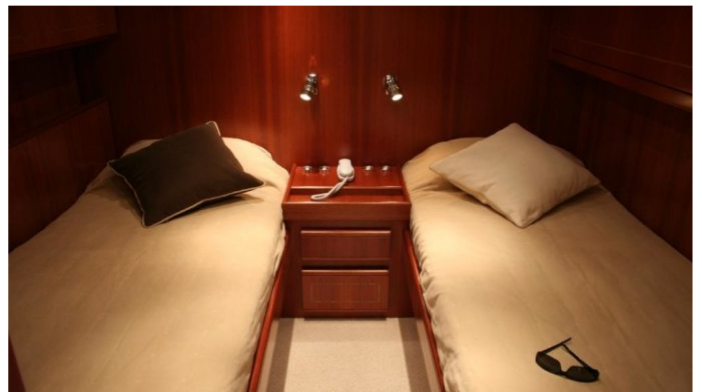

ACCOMMODATION

GUESTS	CABINS	CREW
7	3	2

CABIN CONFIGURATION

1 Master	1 Vip
1 Twin	1 Pullman

CHARTER RATES

Details correct as of 19 Oct, 2018

FOR MORE INFORMATION:

[CLICK HERE](#) 

or SCAN QR CODE

MORE PHOTOS, VIDEO OR INTERACTIVE DECK PLANS:

[CLICK HERE](#)

EDEN ERINA YACHT CHARTER

Superyacht EDEN ERINA was built in 2003 by Leopard. She is a 23m / 75ft motor yacht with exterior design by and interior styling by Arno. EDEN ERINA offers accommodation for up to 7 guests in 3 cabins with additional room for her crew of 2. She features a variety of amenities to ensure comfortable charter vacations, including Air Conditioning. She also carries an impressive collection of toys as listed below.

EDEN ERINA AMENITIES & TOYS

Air Conditioning

Wi Fi

For a full up-to-date list of leisure facilities or amenities onboard Motor Yacht Eden Erina please contact your Yacht Charter Broker prior to booking your vacation. If there is a particular water toy that you would like, but it is not listed, then it may be possible to rent this equipment for you.