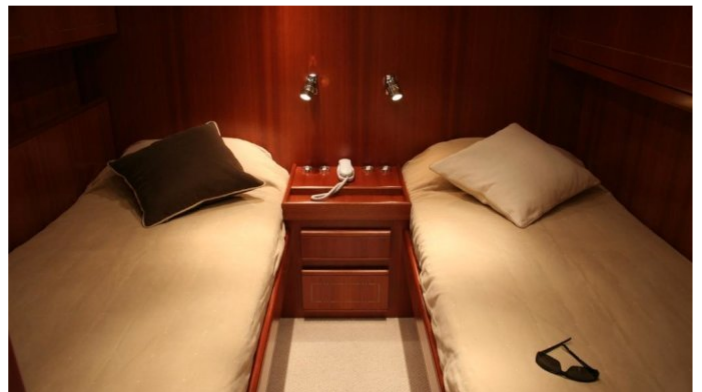

ACCOMMODATION

GUESTS	CABINS	CREW
7	3	2

CABIN CONFIGURATION

1 Master	1 Vip
1 Twin	1 Pullman

CHARTER RATES

Details correct as of 24 May, 2017

FOR MORE INFORMATION:

[CLICK HERE](#) 

or SCAN QR CODE

MORE PHOTOS, VIDEO OR INTERACTIVE DECK PLANS:

[CLICK HERE](#)

EDEN ERINA YACHT CHARTER

Superyacht EDEN ERINA was built in 2003 by Leopard. She is a 23m / 75ft motor yacht with exterior design by and interior styling by Arno. EDEN ERINA offers accommodation for up to 7 guests in 3 cabins with additional room for her crew of 2. She features a variety of amenities to ensure comfortable charter vacations, including Air Conditioning and Air Conditioning. She also carries an impressive collection of toys as listed below.

EDEN ERINA AMENITIES & TOYS

Air Conditioning

Wi Fi

For a full up-to-date list of leisure facilities or amenities onboard Motor Yacht Eden Erina please contact your Yacht Charter Broker prior to booking your vacation. If there is a particular water toy that you would like, but it is not listed, then it may be possible to rent this equipment for you.