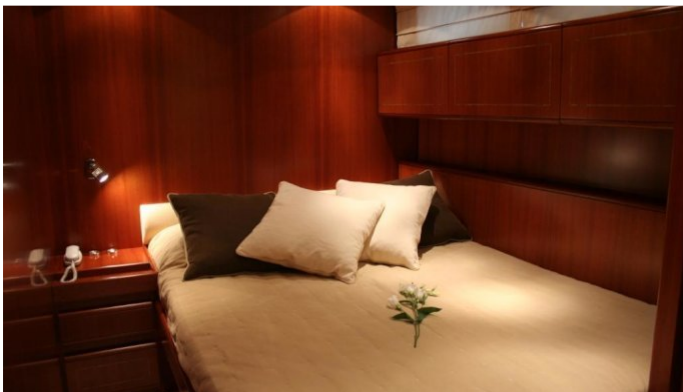

ACCOMMODATION

GUESTS	CABINS	CREW
7	3	2

CABIN CONFIGURATION

1 Master	1 Vip
1 Twin	1 Pullman

CHARTER RATES

Details correct as of 24 May, 2017

FOR MORE INFORMATION:

[CLICK HERE](#) 

or SCAN QR CODE

MORE PHOTOS, VIDEO OR INTERACTIVE DECK PLANS:

[CLICK HERE](#)

EDEN ERINA YACHT CHARTER

Superyacht EDEN ERINA was built in 2003 by Leopard. She is a 23m / 75ft motor yacht with exterior design by and interior styling by Arno. EDEN ERINA offers accommodation for up to 7 guests in 3 cabins with additional room for her crew of 2. She features a variety of amenities to ensure comfortable charter vacations, including Air Conditioning and Air Conditioning. She also carries an impressive collection of toys as listed below.

EDEN ERINA AMENITIES & TOYS

Air Conditioning

Wi Fi

For a full up-to-date list of leisure facilities or amenities onboard Motor Yacht Eden Erina please contact your Yacht Charter Broker prior to booking your vacation. If there is a particular water toy that you would like, but it is not listed, then it may be possible to rent this equipment for you.