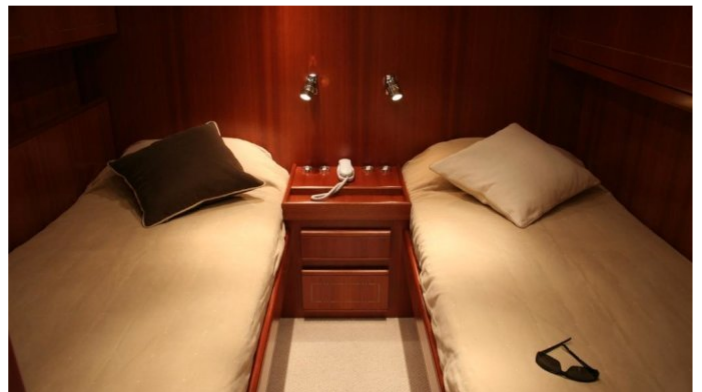

MORE PHOTOS, VIDEO OR INTERACTIVE DECK PLANS:

[CLICK HERE](#)