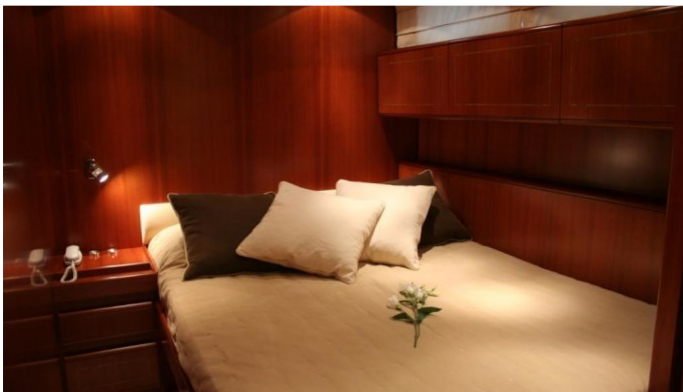

ACCOMMODATION

GUESTS	CABINS	CREW
7	3	2

CABIN CONFIGURATION

1 Master	1 Vip
1 Twin	1 Pullman

CHARTER RATES

Details correct as of 18 Mar, 2018

FOR MORE INFORMATION:

[CLICK HERE](#) 

or SCAN QR CODE

MORE PHOTOS, VIDEO OR INTERACTIVE DECK PLANS:

[CLICK HERE](#)

EDEN ERINA YACHT CHARTER

Superyacht EDEN ERINA was built in 2003 by Leopard. She is a 23m / 75ft motor yacht with exterior design by and interior styling by Arno. EDEN ERINA offers accommodation for up to 7 guests in 3 cabins with additional room for her crew of 2. She features a variety of amenities to ensure comfortable charter vacations, including Air Conditioning and Air Conditioning. She also carries an impressive collection of toys as listed below.

EDEN ERINA AMENITIES & TOYS

Air Conditioning

Wi Fi

For a full up-to-date list of leisure facilities or amenities onboard Motor Yacht Eden Erina please contact your Yacht Charter Broker prior to booking your vacation. If there is a particular water toy that you would like, but it is not listed, then it may be possible to rent this equipment for you.