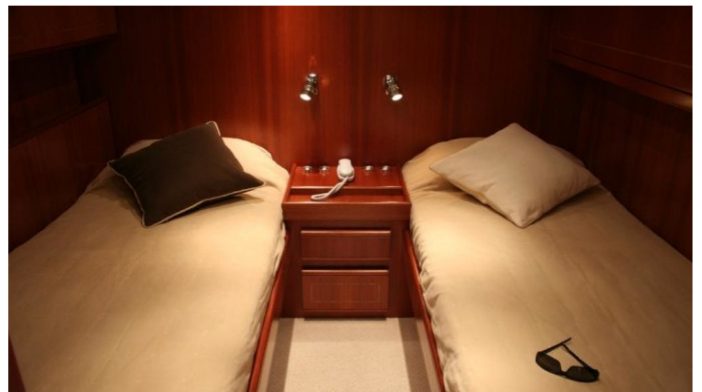

ACCOMMODATION

GUESTS	CABINS	CREW
7	3	2

CABIN CONFIGURATION

1 Master	1 Vip
1 Twin	1 Pullman

CHARTER RATES

Details correct as of 15 Oct, 2018

FOR MORE INFORMATION:

[CLICK HERE](#) 

or SCAN QR CODE

MORE PHOTOS, VIDEO OR INTERACTIVE DECK PLANS:

[CLICK HERE](#)

EDEN ERINA YACHT CHARTER

Superyacht EDEN ERINA was built in 2003 by Leopard. She is a 23m / 75ft motor yacht with exterior design by and interior styling by Arno. EDEN ERINA offers accommodation for up to 7 guests in 3 cabins with additional room for her crew of 2. She features a variety of amenities to ensure comfortable charter vacations, including Air Conditioning. She also carries an impressive collection of toys as listed below.

EDEN ERINA AMENITIES & TOYS

Air Conditioning

Wi Fi

For a full up-to-date list of leisure facilities or amenities onboard Motor Yacht Eden Erina please contact your Yacht Charter Broker prior to booking your vacation. If there is a particular water toy that you would like, but it is not listed, then it may be possible to rent this equipment for you.