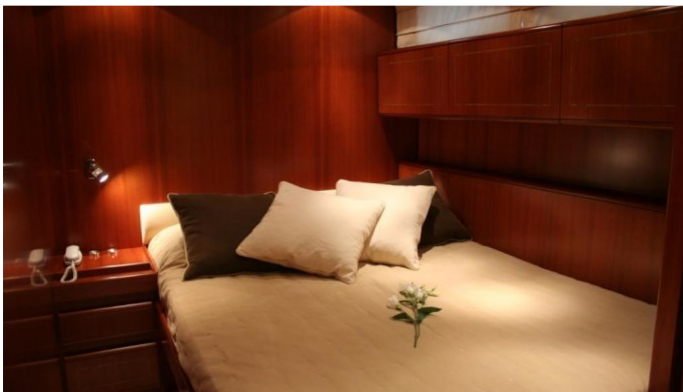

ACCOMMODATION

GUESTS	CABINS	CREW
7	3	2

CABIN CONFIGURATION

1 Master	1 Vip
1 Twin	1 Pullman

CHARTER RATES

Details correct as of 21 Jul, 2018

FOR MORE INFORMATION:

[CLICK HERE](#) 

or SCAN QR CODE

MORE PHOTOS, VIDEO OR INTERACTIVE DECK PLANS:

[CLICK HERE](#)

EDEN ERINA YACHT CHARTER

Superyacht EDEN ERINA was built in 2003 by Leopard. She is a 23m / 75ft motor yacht with exterior design by and interior styling by Arno. EDEN ERINA offers accommodation for up to 7 guests in 3 cabins with additional room for her crew of 2. She features a variety of amenities to ensure comfortable charter vacations, including Air Conditioning. She also carries an impressive collection of toys as listed below.

EDEN ERINA AMENITIES & TOYS

Air Conditioning

Wi Fi

For a full up-to-date list of leisure facilities or amenities onboard Motor Yacht Eden Erina please contact your Yacht Charter Broker prior to booking your vacation. If there is a particular water toy that you would like, but it is not listed, then it may be possible to rent this equipment for you.