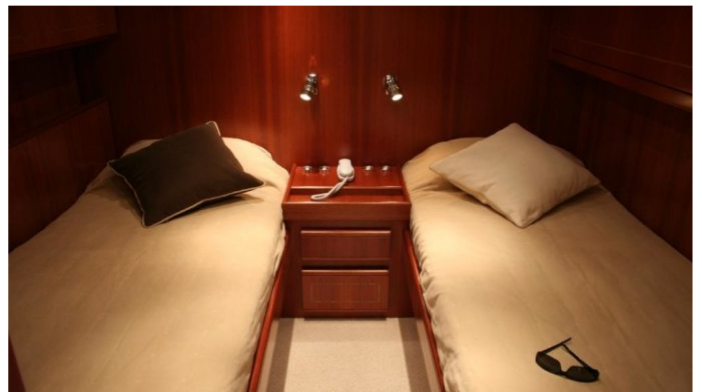

ACCOMMODATION

GUESTS	CABINS	CREW
7	3	2

CABIN CONFIGURATION

1 Master	1 Vip
1 Twin	1 Pullman

CHARTER RATES

Details correct as of 21 Jul, 2018

FOR MORE INFORMATION:

[CLICK HERE](#) 

or SCAN QR CODE

MORE PHOTOS, VIDEO OR INTERACTIVE DECK PLANS:

[CLICK HERE](#)

EDEN ERINA YACHT CHARTER

Superyacht EDEN ERINA was built in 2003 by Leopard. She is a 23m / 75ft motor yacht with exterior design by and interior styling by Arno. EDEN ERINA offers accommodation for up to 7 guests in 3 cabins with additional room for her crew of 2. She features a variety of amenities to ensure comfortable charter vacations, including Air Conditioning. She also carries an impressive collection of toys as listed below.

EDEN ERINA AMENITIES & TOYS

Air Conditioning

Wi Fi

For a full up-to-date list of leisure facilities or amenities onboard Motor Yacht Eden Erina please contact your Yacht Charter Broker prior to booking your vacation. If there is a particular water toy that you would like, but it is not listed, then it may be possible to rent this equipment for you.