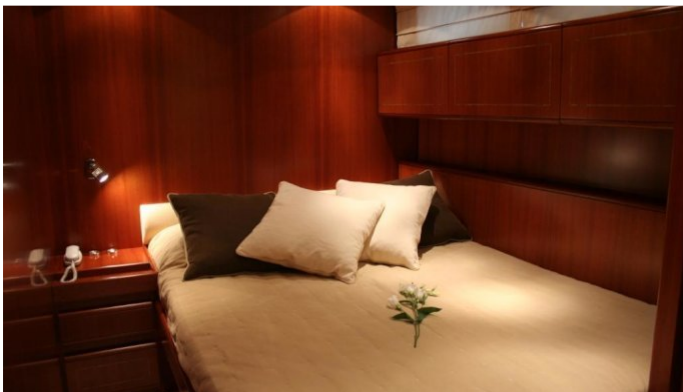

ACCOMMODATION

GUESTS	CABINS	CREW
7	3	2

CABIN CONFIGURATION

1 Master	1 Vip
1 Twin	1 Pullman

CHARTER RATES

Details correct as of 23 Aug, 2017

FOR MORE INFORMATION:

[CLICK HERE](#) 

or SCAN QR CODE

MORE PHOTOS, VIDEO OR INTERACTIVE DECK PLANS:

[CLICK HERE](#)

EDEN ERINA YACHT CHARTER

Superyacht EDEN ERINA was built in 2003 by Leopard. She is a 23m / 75ft motor yacht with exterior design by and interior styling by Arno. EDEN ERINA offers accommodation for up to 7 guests in 3 cabins with additional room for her crew of 2. She features a variety of amenities to ensure comfortable charter vacations, including Air Conditioning and Air Conditioning. She also carries an impressive collection of toys as listed below.

EDEN ERINA AMENITIES & TOYS

Air Conditioning

Wi Fi

For a full up-to-date list of leisure facilities or amenities onboard Motor Yacht Eden Erina please contact your Yacht Charter Broker prior to booking your vacation. If there is a particular water toy that you would like, but it is not listed, then it may be possible to rent this equipment for you.