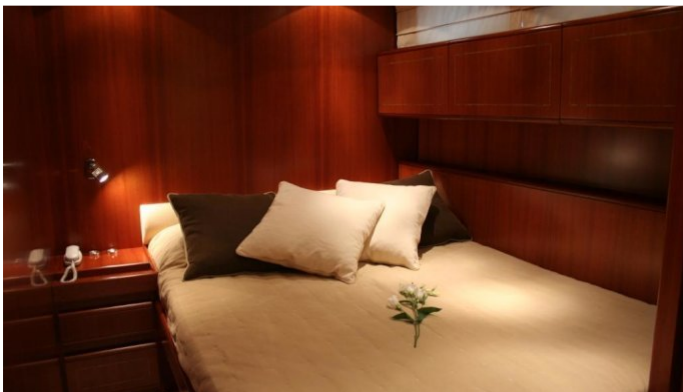

MORE PHOTOS, VIDEO OR INTERACTIVE DECK PLANS:

[CLICK HERE](#)