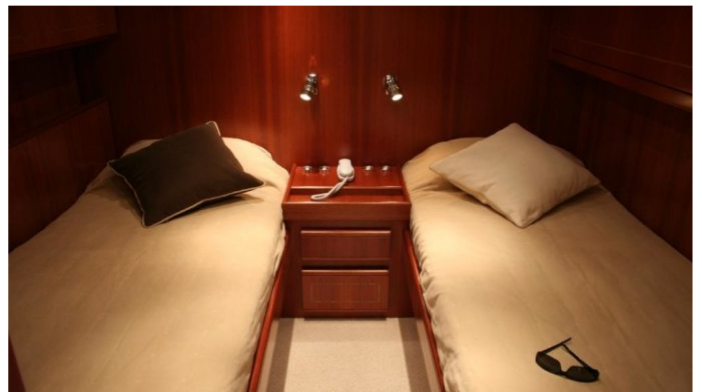

ACCOMMODATION

GUESTS	CABINS	CREW
7	3	2

CABIN CONFIGURATION

1 Master	1 Vip
1 Twin	1 Pullman

CHARTER RATES

Details correct as of 15 Dec, 2017

FOR MORE INFORMATION:

[CLICK HERE](#) 

or SCAN QR CODE

MORE PHOTOS, VIDEO OR INTERACTIVE DECK PLANS:

 [CLICK HERE](#)

EDEN ERINA YACHT CHARTER

Superyacht EDEN ERINA was built in 2003 by Leopard. She is a 23m / 75ft motor yacht with exterior design by and interior styling by Arno. EDEN ERINA offers accommodation for up to 7 guests in 3 cabins with additional room for her crew of 2. She features a variety of amenities to ensure comfortable charter vacations, including Air Conditioning and Air Conditioning. She also carries an impressive collection of toys as listed below.

EDEN ERINA AMENITIES & TOYS

Air Conditioning

Wi Fi

For a full up-to-date list of leisure facilities or amenities onboard Motor Yacht Eden Erina please contact your Yacht Charter Broker prior to booking your vacation. If there is a particular water toy that you would like, but it is not listed, then it may be possible to rent this equipment for you.