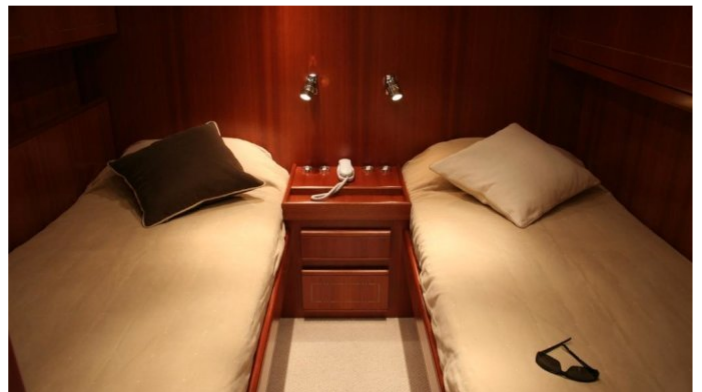

ACCOMMODATION

GUESTS	CABINS	CREW
7	3	2

CABIN CONFIGURATION

1 Master	1 Vip
1 Twin	1 Pullman

CHARTER RATES

Details correct as of 23 Aug, 2017

FOR MORE INFORMATION:

[CLICK HERE](#) 

or SCAN QR CODE

MORE PHOTOS, VIDEO OR INTERACTIVE DECK PLANS:

[CLICK HERE](#)

EDEN ERINA YACHT CHARTER

Superyacht EDEN ERINA was built in 2003 by Leopard. She is a 23m / 75ft motor yacht with exterior design by and interior styling by Arno. EDEN ERINA offers accommodation for up to 7 guests in 3 cabins with additional room for her crew of 2. She features a variety of amenities to ensure comfortable charter vacations, including Air Conditioning and Air Conditioning. She also carries an impressive collection of toys as listed below.

EDEN ERINA AMENITIES & TOYS

Air Conditioning

Wi Fi

For a full up-to-date list of leisure facilities or amenities onboard Motor Yacht Eden Erina please contact your Yacht Charter Broker prior to booking your vacation. If there is a particular water toy that you would like, but it is not listed, then it may be possible to rent this equipment for you.