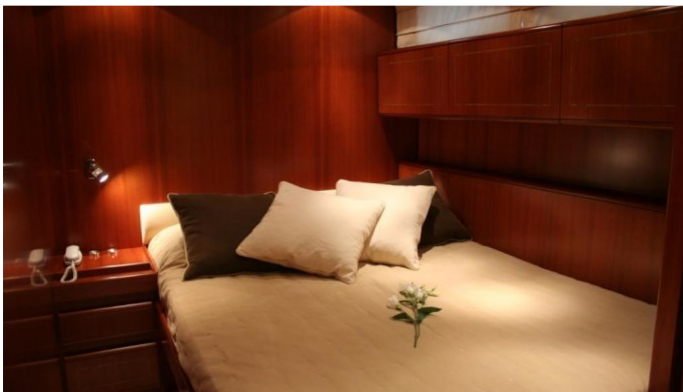

ACCOMMODATION

GUESTS	CABINS	CREW
7	3	2

CABIN CONFIGURATION

1 Master	1 Vip
1 Twin	1 Pullman

CHARTER RATES

Details correct as of 15 Dec, 2017

FOR MORE INFORMATION:

[CLICK HERE](#) 

or SCAN QR CODE

MORE PHOTOS, VIDEO OR INTERACTIVE DECK PLANS:

 [CLICK HERE](#)

EDEN ERINA YACHT CHARTER

Superyacht EDEN ERINA was built in 2003 by Leopard. She is a 23m / 75ft motor yacht with exterior design by and interior styling by Arno. EDEN ERINA offers accommodation for up to 7 guests in 3 cabins with additional room for her crew of 2. She features a variety of amenities to ensure comfortable charter vacations, including Air Conditioning and Air Conditioning. She also carries an impressive collection of toys as listed below.

EDEN ERINA AMENITIES & TOYS

Air Conditioning

Wi Fi

For a full up-to-date list of leisure facilities or amenities onboard Motor Yacht Eden Erina please contact your Yacht Charter Broker prior to booking your vacation. If there is a particular water toy that you would like, but it is not listed, then it may be possible to rent this equipment for you.