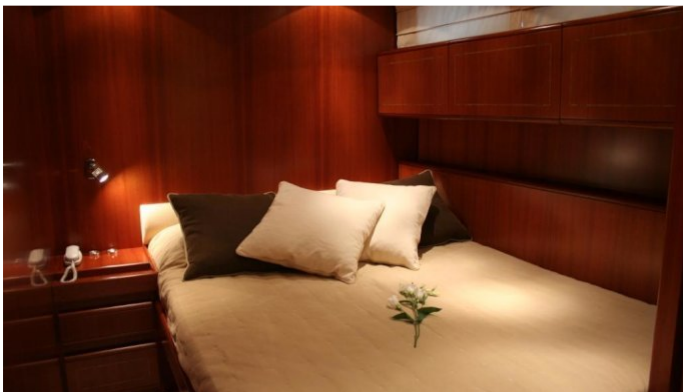

ACCOMMODATION

GUESTS	CABINS	CREW
7	3	2

CABIN CONFIGURATION

1 Master	1 Vip
1 Twin	1 Pullman

CHARTER RATES

Details correct as of 15 Oct, 2018

FOR MORE INFORMATION:

[CLICK HERE](#) 

or SCAN QR CODE

MORE PHOTOS, VIDEO OR INTERACTIVE DECK PLANS:

[CLICK HERE](#)

EDEN ERINA YACHT CHARTER

Superyacht EDEN ERINA was built in 2003 by Leopard. She is a 23m / 75ft motor yacht with exterior design by and interior styling by Arno. EDEN ERINA offers accommodation for up to 7 guests in 3 cabins with additional room for her crew of 2. She features a variety of amenities to ensure comfortable charter vacations, including Air Conditioning. She also carries an impressive collection of toys as listed below.

EDEN ERINA AMENITIES & TOYS

Air Conditioning

Wi Fi

For a full up-to-date list of leisure facilities or amenities onboard Motor Yacht Eden Erina please contact your Yacht Charter Broker prior to booking your vacation. If there is a particular water toy that you would like, but it is not listed, then it may be possible to rent this equipment for you.