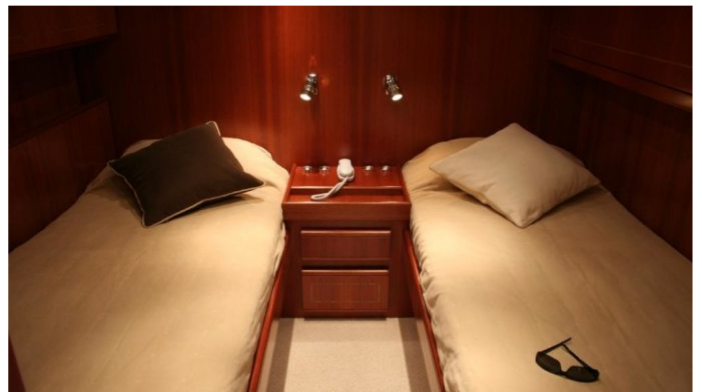

ACCOMMODATION

GUESTS	CABINS	CREW
7	3	2

CABIN CONFIGURATION

1 Master	1 Vip
1 Twin	1 Pullman

CHARTER RATES

Details correct as of 18 Mar, 2018

FOR MORE INFORMATION:

[CLICK HERE](#) 

or SCAN QR CODE

MORE PHOTOS, VIDEO OR INTERACTIVE DECK PLANS:

[CLICK HERE](#)

EDEN ERINA YACHT CHARTER

Superyacht EDEN ERINA was built in 2003 by Leopard. She is a 23m / 75ft motor yacht with exterior design by and interior styling by Arno. EDEN ERINA offers accommodation for up to 7 guests in 3 cabins with additional room for her crew of 2. She features a variety of amenities to ensure comfortable charter vacations, including Air Conditioning and Air Conditioning. She also carries an impressive collection of toys as listed below.

EDEN ERINA AMENITIES & TOYS

Air Conditioning

Wi Fi

For a full up-to-date list of leisure facilities or amenities onboard Motor Yacht Eden Erina please contact your Yacht Charter Broker prior to booking your vacation. If there is a particular water toy that you would like, but it is not listed, then it may be possible to rent this equipment for you.