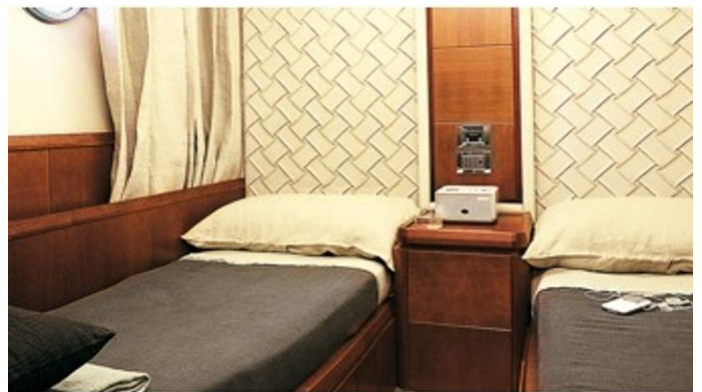

MORE PHOTOS, VIDEO OR INTERACTIVE DECK PLANS:

[CLICK HERE](#)