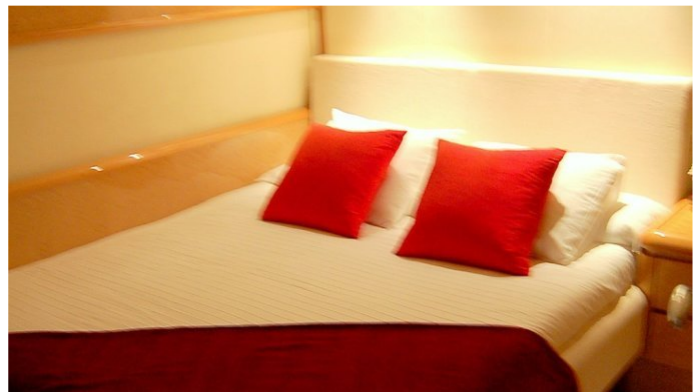

MORE PHOTOS, VIDEO OR INTERACTIVE DECK PLANS:

[CLICK HERE](#)