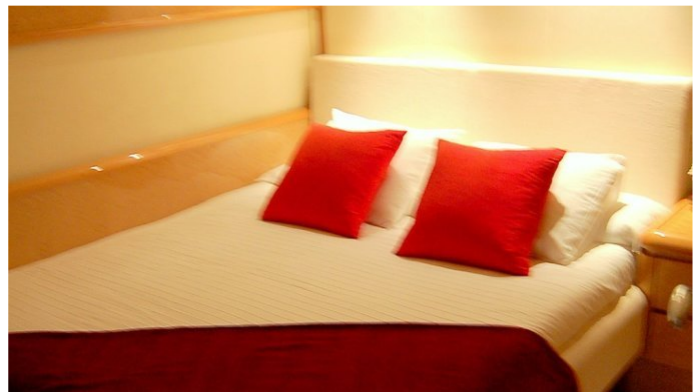

GUESTS	CABINS	CREW
8	4	3

CABIN CONFIGURATION

1 Master	1 Vip
1 Double	1 Twin

CHARTER RATES

Details correct as of 23 May, 2018

FOR MORE INFORMATION:

[CLICK HERE](#) 

or SCAN QR CODE

MORE PHOTOS, VIDEO OR INTERACTIVE DECK PLANS:

[CLICK HERE](#)

DORABELLA YACHT CHARTER

Superyacht DORABELLA was built in 1991 by Unknown. She is a 24m / 79ft motor yacht with exterior design by and interior styling by . DORABELLA offers accommodation for up to 8 guests in 4 cabins with additional room for her crew of 3. She features a variety of amenities to ensure comfortable charter vacations, including Air Conditioning and WiFi connection on board. She also carries an impressive collection of toys as listed below.