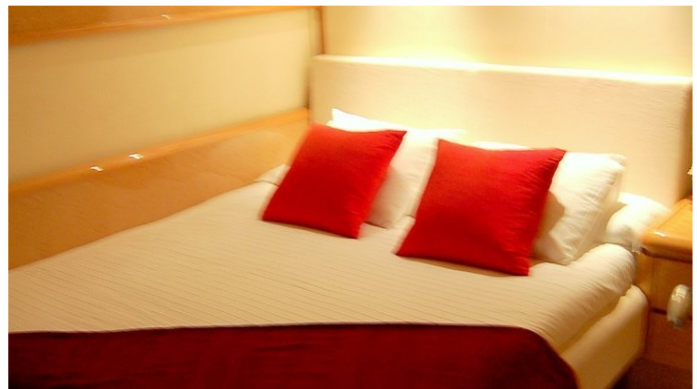

MORE PHOTOS, VIDEO OR INTERACTIVE DECK PLANS:

[CLICK HERE](#)