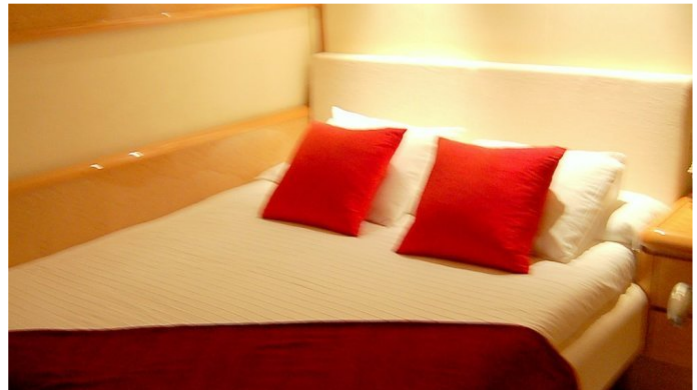

GUESTS	CABINS	CREW
8	4	3

CABIN CONFIGURATION

1 Master	1 Vip
1 Double	1 Twin

CHARTER RATES

Details correct as of 14 Aug, 2018

FOR MORE INFORMATION:

[CLICK HERE](#) 

or SCAN QR CODE

MORE PHOTOS, VIDEO OR INTERACTIVE DECK PLANS:

[CLICK HERE](#)

DORABELLA YACHT CHARTER

Superyacht DORABELLA was built in 1991 by Unknown. She is a 24m / 79ft motor yacht with exterior design by . DORABELLA offers accommodation for up to 8 guests in 4 cabins with additional room for her crew of 3. She features a variety of amenities to ensure comfortable charter vacations, including Air Conditioning and WiFi connection on board. She also carries an impressive collection of toys as listed below.