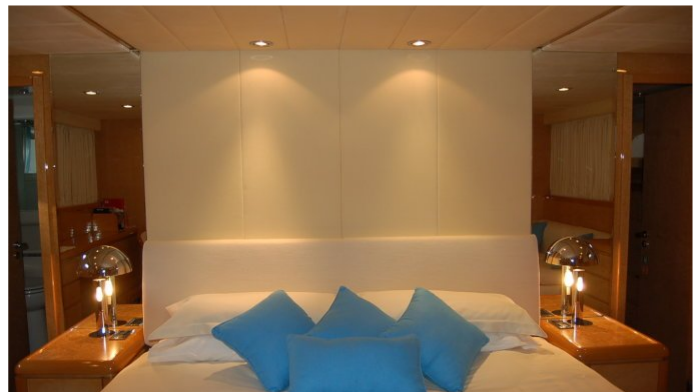

GUESTS	CABINS	CREW
8	4	3

CABIN CONFIGURATION

1 Master	1 Vip
1 Double	1 Twin

CHARTER RATES

Details correct as of 22 Aug, 2017

FOR MORE INFORMATION:

[CLICK HERE](#) 

or SCAN QR CODE

MORE PHOTOS, VIDEO OR INTERACTIVE DECK PLANS:

 [CLICK HERE](#)

DORABELLA YACHT CHARTER

Superyacht DORABELLA was built in 1991 by Unknown. She is a 24m / 79ft motor yacht with exterior design by and interior styling by . DORABELLA offers accommodation for up to 8 guests in 4 cabins with additional room for her crew of 3. She features a variety of amenities to ensure comfortable charter vacations, including Air Conditioning and WiFi connection on board. She also carries an impressive collection of toys as listed below.