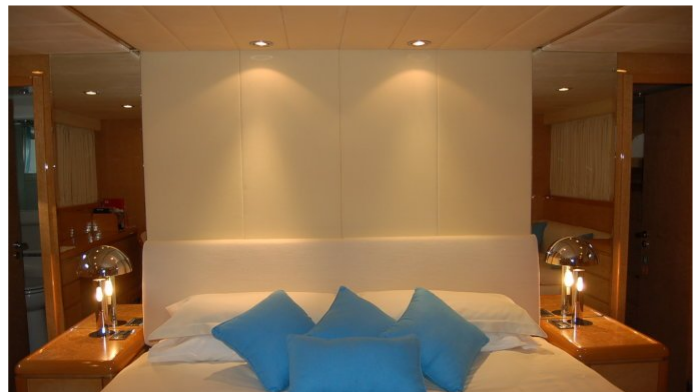

GUESTS	CABINS	CREW
8	4	3

CABIN CONFIGURATION

1 Master	1 Vip
1 Double	1 Twin

CHARTER RATES

Details correct as of 22 Mar, 2018

FOR MORE INFORMATION:

[CLICK HERE](#) 

or SCAN QR CODE

MORE PHOTOS, VIDEO OR INTERACTIVE DECK PLANS:

[CLICK HERE](#)

DORABELLA YACHT CHARTER

Superyacht DORABELLA was built in 1991 by Unknown. She is a 24m / 79ft motor yacht with exterior design by and interior styling by . DORABELLA offers accommodation for up to 8 guests in 4 cabins with additional room for her crew of 3. She features a variety of amenities to ensure comfortable charter vacations, including Air Conditioning and WiFi connection on board. She also carries an impressive collection of toys as listed below.