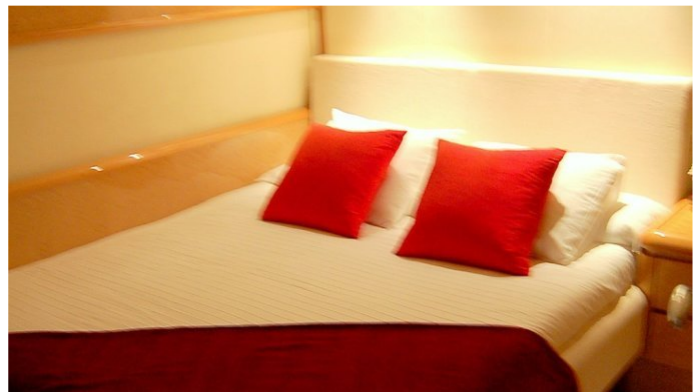

GUESTS	CABINS	CREW
8	4	3

CABIN CONFIGURATION

1 Master	1 Vip
1 Double	1 Twin

CHARTER RATES

Details correct as of 22 Mar, 2018

FOR MORE INFORMATION:

[CLICK HERE](#) 

or SCAN QR CODE

MORE PHOTOS, VIDEO OR INTERACTIVE DECK PLANS:

[CLICK HERE](#)

DORABELLA YACHT CHARTER

Superyacht DORABELLA was built in 1991 by Unknown. She is a 24m / 79ft motor yacht with exterior design by and interior styling by . DORABELLA offers accommodation for up to 8 guests in 4 cabins with additional room for her crew of 3. She features a variety of amenities to ensure comfortable charter vacations, including Air Conditioning and WiFi connection on board. She also carries an impressive collection of toys as listed below.