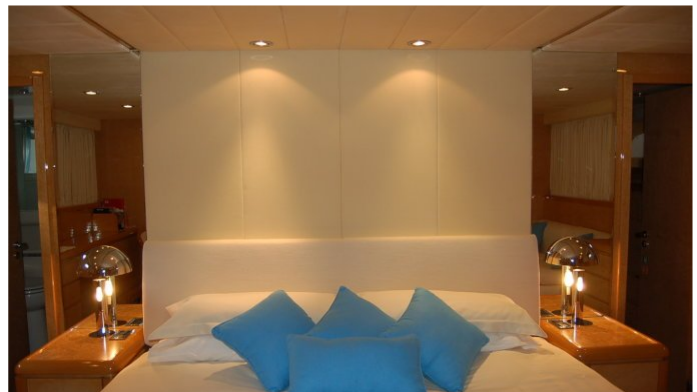

GUESTS	CABINS	CREW
8	4	3

CABIN CONFIGURATION

1 Master	1 Vip
1 Double	1 Twin

CHARTER RATES

Details correct as of 14 Aug, 2018

FOR MORE INFORMATION:

[CLICK HERE](#) 

or SCAN QR CODE

MORE PHOTOS, VIDEO OR INTERACTIVE DECK PLANS:

[CLICK HERE](#)

DORABELLA YACHT CHARTER

Superyacht DORABELLA was built in 1991 by Unknown. She is a 24m / 79ft motor yacht with exterior design by . DORABELLA offers accommodation for up to 8 guests in 4 cabins with additional room for her crew of 3. She features a variety of amenities to ensure comfortable charter vacations, including Air Conditioning and WiFi connection on board. She also carries an impressive collection of toys as listed below.