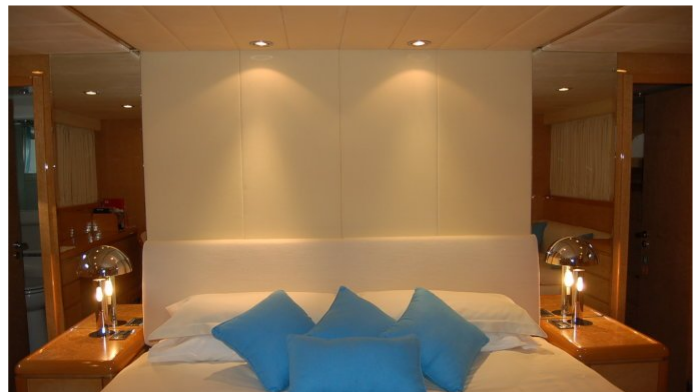

GUESTS	CABINS	CREW
8	4	3

CABIN CONFIGURATION

1 Master	1 Vip
1 Double	1 Twin

CHARTER RATES

Details correct as of 23 May, 2018

FOR MORE INFORMATION:

[CLICK HERE](#) 

or SCAN QR CODE

MORE PHOTOS, VIDEO OR INTERACTIVE DECK PLANS:

[CLICK HERE](#)

DORABELLA YACHT CHARTER

Superyacht DORABELLA was built in 1991 by Unknown. She is a 24m / 79ft motor yacht with exterior design by and interior styling by . DORABELLA offers accommodation for up to 8 guests in 4 cabins with additional room for her crew of 3. She features a variety of amenities to ensure comfortable charter vacations, including Air Conditioning and WiFi connection on board. She also carries an impressive collection of toys as listed below.