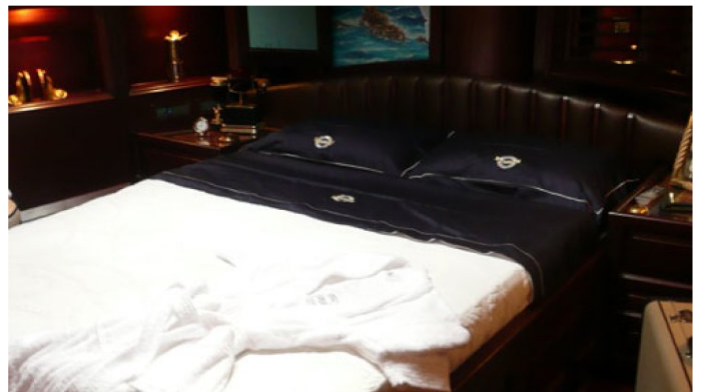

MORE PHOTOS, VIDEO OR INTERACTIVE DECK PLANS:

[CLICK HERE](#)