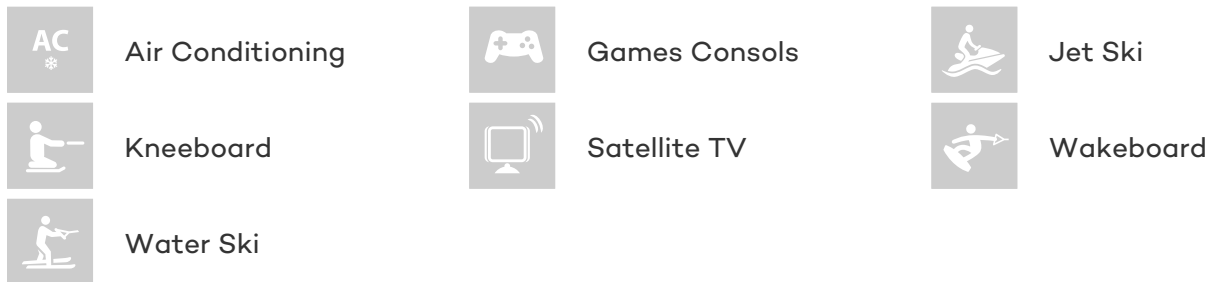

LIZZI YACHT CHARTER

Superyacht LIZZI was built in 2008 by Lazzara. She is a 23.78m / 78ft Lazzara 76 motor yacht with exterior design by Lazzara and interior styling by . LIZZI offers accommodation for up to 6 guests in 3 cabins with additional room for her crew of 3. She features a variety of amenities to ensure comfortable charter vacations, including Air Conditioning and Air Conditioning. She also carries an impressive collection of toys as listed below.

LIZZI AMENITIES & TOYS

For a full up-to-date list of leisure facilities or amenities onboard Motor Yacht Lizzi please contact your Yacht Charter Broker prior to booking your vacation. If there is a particular water toy that you would like, but it is not listed, then it may be possible to rent this equipment for you.

MORE TENDERS, TOYS & YACHT AMMENITIES INFO:

[CLICK HERE](#)

CHARTER LIZZI

If you are interested in chartering LIZZI please contact your yacht charter broker for more information about booking a luxury charter vacation on board this Lazzara superyacht .