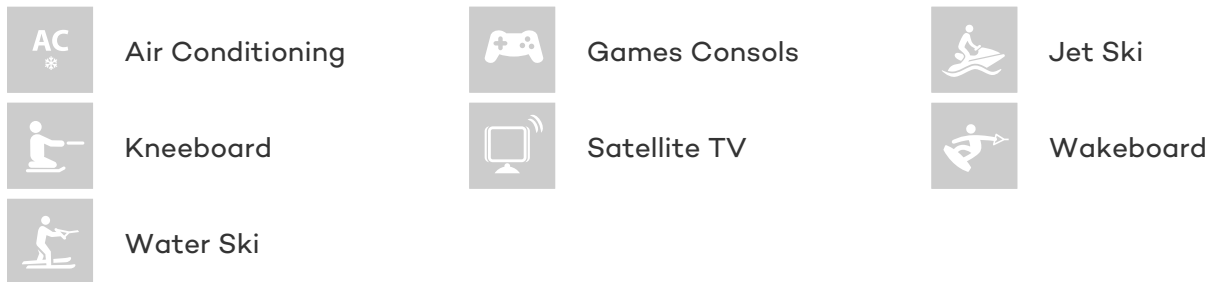

LIZZI YACHT CHARTER

Superyacht LIZZI was built in 2008 by Lazzara. She is a 23.78m / 78ft Lazzara 76 motor yacht with exterior design by Lazzara. LIZZI offers accommodation for up to 6 guests in 3 cabins with additional room for her crew of 3. She features a variety of amenities to ensure comfortable charter vacations, including Air Conditioning. She also carries an impressive collection of toys as listed below.

LIZZI AMENITIES & TOYS

For a full up-to-date list of leisure facilities or amenities onboard Motor Yacht Lizzi please contact your Yacht Charter Broker prior to booking your vacation. If there is a particular water toy that you would like, but it is not listed, then it may be possible to rent this equipment for you.

MORE TENDERS, TOYS & YACHT AMMENITIES INFO:

[CLICK HERE](#)

CHARTER LIZZI

If you are interested in chartering LIZZI please contact your yacht charter broker for more information about booking a luxury charter vacation on board this Lazzara superyacht .