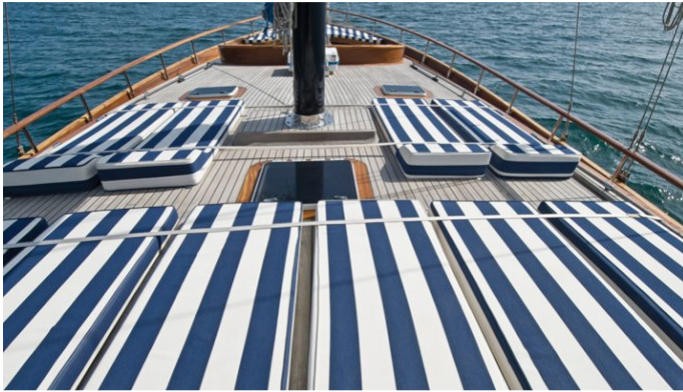

SANTA LUCIA

Yacht Charter Details for 'Santa Lucia', the 26m Superyacht built by Etemoglu Boatyard

SPECIFICATIONS

LENGTH
26m / 85ft

BEAM DRAFT
6.36m / 21ft 2.96m / 10ft

YEAR
2006

CRUISING SPEED
9 Knots

ACCOMMODATION

[CLICK HERE](#) 

or SCAN QR CODE

MORE PHOTOS, VIDEO OR INTERACTIVE DECK PLANS:

[CLICK HERE](#)

SANTA LUCIA YACHT CHARTER

Superyacht SANTA LUCIA was built in 2006 by Etemoglu Boatyard. She is a 26m / 85ft custom motor/sailer yacht with exterior design by and interior styling by . SANTA LUCIA offers accommodation for up to 8 guests in 4 cabins with additional room for her crew of 3. She features a variety of amenities to ensure comfortable charter vacations, including Air Conditioning, WiFi connection on board and Air Conditioning. She also carries an impressive collection of toys as listed below.

SANTA LUCIA AMENITIES & TOYS

 AC	Air Conditioning	 Canoe	Canoe	 Games Consols
 Paddleboard	Paddleboard	 Satellite TV	Satellite TV	 Snorkeling
 Water Ski	Water Ski	 Wi Fi	Wi Fi	 Wind Surf

For a full up-to-date list of leisure facilities or amenities onboard Motor/Sailer Yacht Santa Lucia please contact your Yacht Charter Broker prior to booking your vacation. If there is a particular water toy that you would like, but it is not listed, then it may be possible to rent this equipment for you.