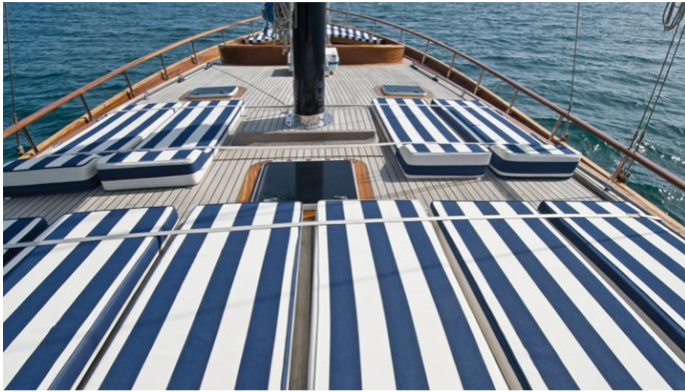

SANTA LUCIA

Yacht Charter Details for 'Santa Lucia', the 26m Superyacht built by Etemoglu Boatyard

SPECIFICATIONS

LENGTH
26m / 85ft

BEAM DRAFT
6.36m / 21ft 2.96m / 10ft

YEAR
2006

CRUISING SPEED
9 Knots

ACCOMMODATION

[CLICK HERE](#) 

or SCAN QR CODE

MORE PHOTOS, VIDEO OR INTERACTIVE DECK PLANS:

[CLICK HERE](#)

SANTA LUCIA YACHT CHARTER

Superyacht SANTA LUCIA was built in 2006 by Etemoglu Boatyard. She is a 26m / 85ft custom motor/sailer yacht with exterior design by and interior styling by . SANTA LUCIA offers accommodation for up to 8 guests in 4 cabins with additional room for her crew of 3. She features a variety of amenities to ensure comfortable charter vacations, including Air Conditioning, WiFi connection on board and Air Conditioning. She also carries an impressive collection of toys as listed below.

SANTA LUCIA AMENITIES & TOYS

	Air Conditioning		Canoe		Games Consoles
	Paddleboard		Satellite TV		Snorkeling
	Water Ski		Wi Fi		Wind Surf

For a full up-to-date list of leisure facilities or amenities onboard Motor/Sailer Yacht Santa Lucia please contact your Yacht Charter Broker prior to booking your vacation. If there is a particular water toy that you would like, but it is not listed, then it may be possible to rent this equipment for you.