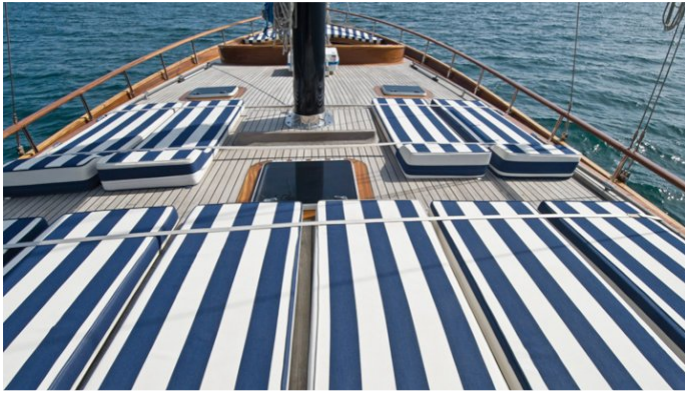

[CLICK HERE](#)

or **SCAN QR CODE**

MORE PHOTOS, VIDEO OR INTERACTIVE DECK PLANS:

[CLICK HERE](#)

SANTA LUCIA YACHT CHARTER

Superyacht SANTA LUCIA was built in 2006 by Etemoglu Boatyard. She is a 26m / 85ft Custom motor/sailer yacht with exterior design by . SANTA LUCIA offers accommodation for up to 8 guests in 4 cabins with additional room for her crew of 3. She features a variety of amenities to ensure comfortable charter vacations, including Air Conditioning and WiFi connection on board. She also carries an impressive collection of toys as listed below.

SANTA LUCIA AMENITIES & TOYS

	Air Conditioning		Canoe		Games Consoles
	Paddleboard		Satellite TV		Snorkeling
	Water Ski		Wi Fi		Wind Surf

For a full up-to-date list of leisure facilities or amenities onboard Motor/Sailer Yacht Santa Lucia please contact your Yacht Charter Broker prior to booking your vacation. If there is a particular water toy that you would like, but it is not listed, then it may be possible to rent this equipment for you.