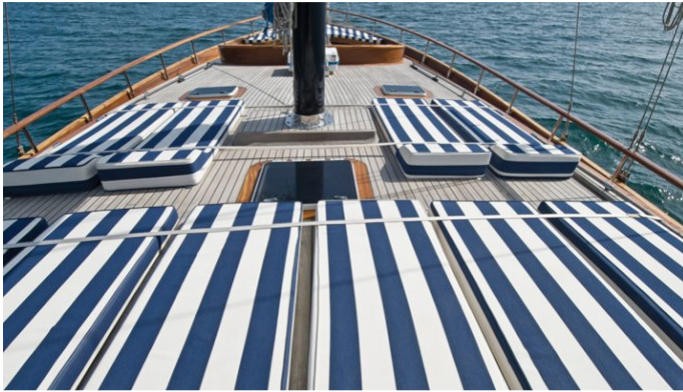

MORE PHOTOS, VIDEO OR INTERACTIVE DECK PLANS:

[CLICK HERE](#)