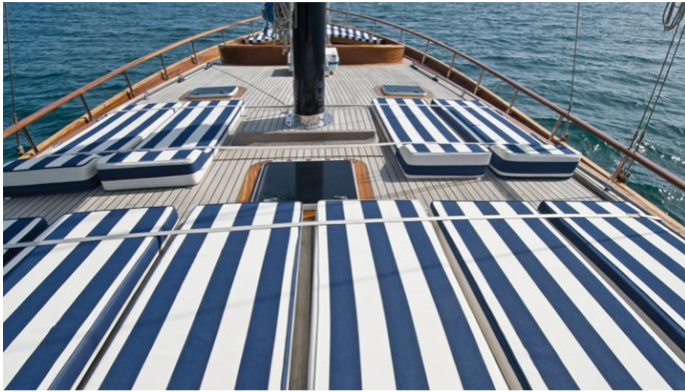

SANTA LUCIA

Yacht Charter Details for 'Santa Lucia', the 26m Superyacht built by Etemoglu Boatyard

SPECIFICATIONS

LENGTH
26m / 85ft

BEAM DRAFT
6.36m / 21ft 2.96m / 10ft

YEAR
2006

CRUISING SPEED
9 Knots

ACCOMMODATION

[CLICK HERE](#) 

or SCAN QR CODE

MORE PHOTOS, VIDEO OR INTERACTIVE DECK PLANS:

[CLICK HERE](#)

SANTA LUCIA YACHT CHARTER

Superyacht SANTA LUCIA was built in 2006 by Etemoglu Boatyard. She is a 26m / 85ft custom motor/sailer yacht with exterior design by and interior styling by . SANTA LUCIA offers accommodation for up to 8 guests in 4 cabins with additional room for her crew of 3. She features a variety of amenities to ensure comfortable charter vacations, including Air Conditioning and WiFi connection on board. She also carries an impressive collection of toys as listed below.

SANTA LUCIA AMENITIES & TOYS

	Air Conditioning		Canoe		Games Consoles
	Paddleboard		Satellite TV		Snorkeling
	Water Ski		Wi Fi		Wind Surf

For a full up-to-date list of leisure facilities or amenities onboard Motor/Sailer Yacht Santa Lucia please contact your Yacht Charter Broker prior to booking your vacation. If there is a particular water toy that you would like, but it is not listed, then it may be possible to rent this equipment for you.