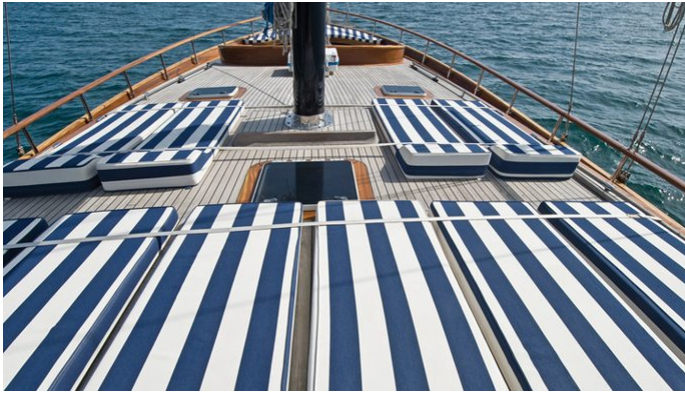

SANTA LUCIA

Yacht Charter Details for 'Santa Lucia', the 26m Superyacht built by Etemoglu Boatyard

SPECIFICATIONS

LENGTH
26m / 85'4

BEAM DRAFT
6.36m / 20'10 2.96m / 9'9

YEAR REFIT
2006

CRUISING SPEED
9 Knots

FOR MORE INFORMATION:

[CLICK HERE](#) 

or SCAN QR CODE

MORE PHOTOS, VIDEO OR INTERACTIVE DECK PLANS:

 [CLICK HERE](#)

SANTA LUCIA YACHT CHARTER

Superyacht SANTA LUCIA was built in 2006 by Etemoglu Boatyard. She is a 26m / 85'4 Custom motor/sailer yacht with exterior design by . Santa Lucia offers accommodation for up to 8 guests in 4 cabins with additional room for her crew of 3. She features a variety of amenities to ensure comfortable charter vacations, including, Air Conditioning & WiFi connection on board. She also carries an impressive collection of toys as listed below.

SANTA LUCIA AMENITIES & TOYS

Wi-Fi

Air Conditioning

Satellite TV

Games Consoles

For a full up-to-date list of leisure facilities or amenities onboard Motor/Sailer Yacht Santa Lucia please contact your Yacht Charter Broker prior to booking your vacation. If there is a particular water toy that you would like, but it is not listed, then it may be possible to rent this equipment for you.