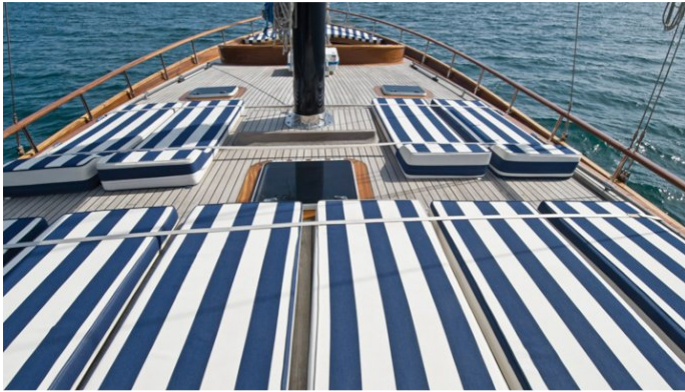

SANTA LUCIA

Yacht Charter Details for 'Santa Lucia', the 26m Superyacht built by Etemoglu Boatyard

SPECIFICATIONS

LENGTH
26m / 85ft

BEAM DRAFT
6.36m / 21ft 2.96m / 10ft

YEAR
2006

CRUISING SPEED
9 Knots

ACCOMMODATION

[CLICK HERE](#) 

or SCAN QR CODE

MORE PHOTOS, VIDEO OR INTERACTIVE DECK PLANS:

[CLICK HERE](#)

SANTA LUCIA YACHT CHARTER

Superyacht SANTA LUCIA was built in 2006 by Etemoglu Boatyard. She is a 26m / 85ft custom motor/sailer yacht with exterior design by and interior styling by . SANTA LUCIA offers accommodation for up to 8 guests in 4 cabins with additional room for her crew of 3. She features a variety of amenities to ensure comfortable charter vacations, including Air Conditioning and WiFi connection on board. She also carries an impressive collection of toys as listed below.

SANTA LUCIA AMENITIES & TOYS

 AC	Air Conditioning	 Canoe	Canoe	 Games Consoles
 Paddleboard	Paddleboard	 Satellite TV	Satellite TV	 Snorkeling
 Water Ski	Water Ski	 Wi Fi	Wi Fi	 Wind Surf

For a full up-to-date list of leisure facilities or amenities onboard Motor/Sailer Yacht Santa Lucia please contact your Yacht Charter Broker prior to booking your vacation. If there is a particular water toy that you would like, but it is not listed, then it may be possible to rent this equipment for you.