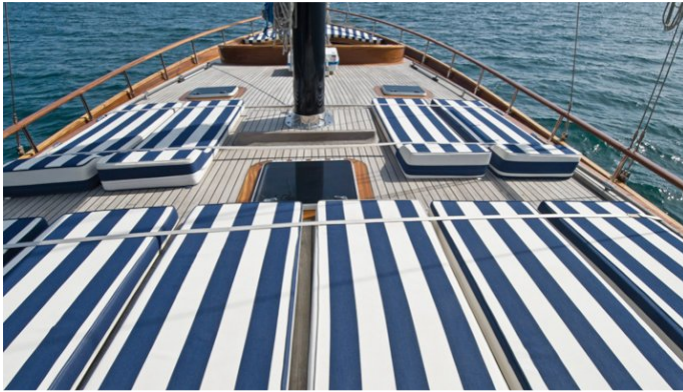

[CLICK HERE](#)

or **SCAN QR CODE**

MORE PHOTOS, VIDEO OR INTERACTIVE DECK PLANS:

[CLICK HERE](#)

SANTA LUCIA YACHT CHARTER

Superyacht SANTA LUCIA was built in 2006 by Etemoglu Boatyard. She is a 26m / 85ft Custom motor/sailer yacht with exterior design by . SANTA LUCIA offers accommodation for up to 8 guests in 4 cabins with additional room for her crew of 3. She features a variety of amenities to ensure comfortable charter vacations, including Air Conditioning and WiFi connection on board. She also carries an impressive collection of toys as listed below.

SANTA LUCIA AMENITIES & TOYS

	Air Conditioning		Canoe		Games Consoles
	Paddleboard		Satellite TV		Snorkeling
	Water Ski		Wi Fi		Wind Surf

For a full up-to-date list of leisure facilities or amenities onboard Motor/Sailer Yacht Santa Lucia please contact your Yacht Charter Broker prior to booking your vacation. If there is a particular water toy that you would like, but it is not listed, then it may be possible to rent this equipment for you.