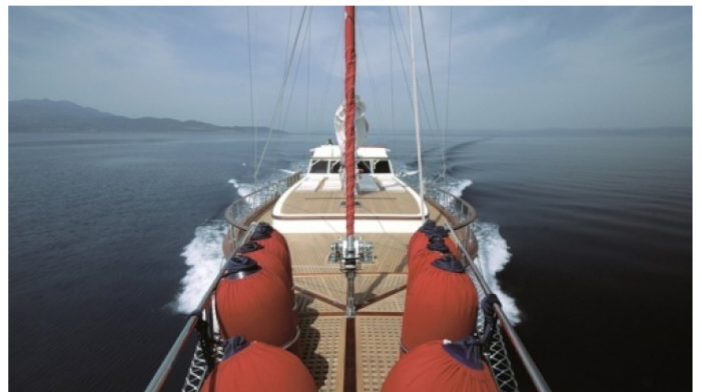

SERENITY 86

Yacht Charter Details for 'Serenity 86', the 26.2m Superyacht built by Mural Yachts

SPECIFICATIONS

LENGTH
26.2m / 86ft

BEAM DRAFT
7.3m / 24ft 2.9m / 10ft

YEAR
2007

CRUISING SPEED
10 Knots

ACCOMMODATION

[CLICK HERE](#) 

or SCAN QR CODE

MORE PHOTOS, VIDEO OR INTERACTIVE DECK PLANS:

[CLICK HERE](#)

SERENITY 86 YACHT CHARTER

Superyacht SERENITY 86 was built in 2007 by Mural Yachts. She is a 26.2m / 86ft motor/sailer yacht with exterior design by . SERENITY 86 offers accommodation for up to 8 guests in 4 cabins with additional room for her crew of 4. She features a variety of amenities to ensure comfortable charter vacations, including Air Conditioning and WiFi connection on board. She also carries an impressive collection of toys as listed below.

SERENITY 86 AMENITIES & TOYS

	Air Conditioning		Canoe		Fishing
	Games Consoles		Ipod Docking		Kneeboard
	Paddleboard		Satellite TV		Snorkeling
	Towable Toys		Wakeboard		Water Ski
	Wi Fi				

For a full up-to-date list of leisure facilities or amenities onboard Motor/Sailer Yacht Serenity 86 please contact your Yacht Charter Broker prior to booking your vacation. If there is a particular water toy that you would like, but it is not listed, then it may be possible to rent this equipment for you.