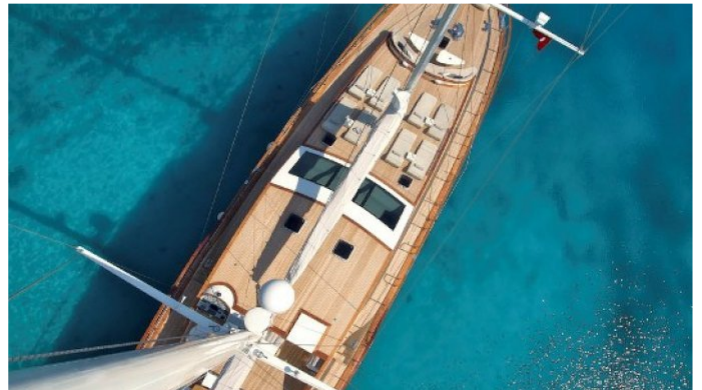

MISS B

Yacht Charter Details for 'Miss B', the 29.1m Superyacht built by Unknown

SPECIFICATIONS

LENGTH
29.1m / 95ft

BEAM DRAFT
7.1m / 23ft 3.1m / 10ft

YEAR
2009

CRUISING SPEED
11 Knots

ACCOMMODATION

[CLICK HERE](#) 

or SCAN QR CODE

MORE PHOTOS, VIDEO OR INTERACTIVE DECK PLANS:

[CLICK HERE](#)

MISS B YACHT CHARTER

Superyacht MISS B was built in 2009 by Unknown. She is a 29.1m / 95ft motor/sailer yacht with exterior design by and interior styling by . MISS B offers accommodation for up to 8 guests in 4 cabins with additional room for her crew of 4. She features a variety of amenities to ensure comfortable charter vacations, including Air Conditioning, WiFi connection on board and Air Conditioning. She also carries an impressive collection of toys as listed below.

MISS B AMENITIES & TOYS

Air Conditioning

Fishing

Snorkeling

Wi Fi

For a full up-to-date list of leisure facilities or amenities onboard Motor/Sailer Yacht Miss B please contact your Yacht Charter Broker prior to booking your vacation. If there is a particular water toy that you would like, but it is not listed, then it may be possible to rent this equipment for you.