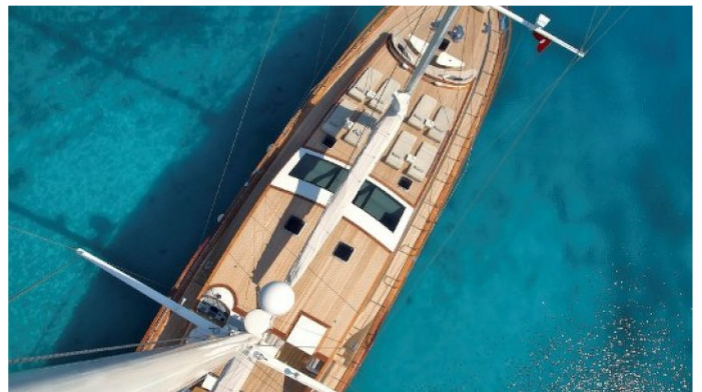

MORE PHOTOS, VIDEO OR INTERACTIVE DECK PLANS:

[CLICK HERE](#)