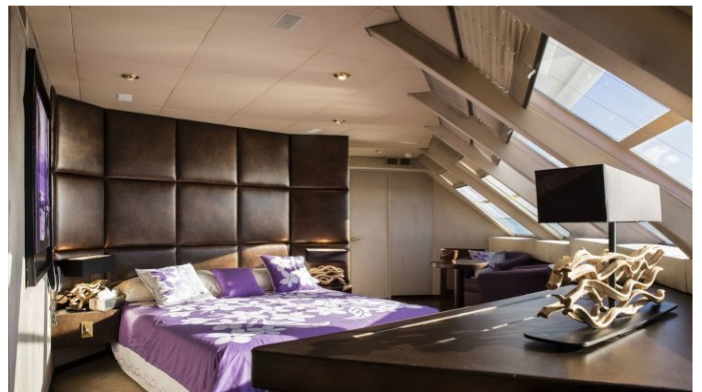

MORE PHOTOS, VIDEO OR INTERACTIVE DECK PLANS:

[CLICK HERE](#)