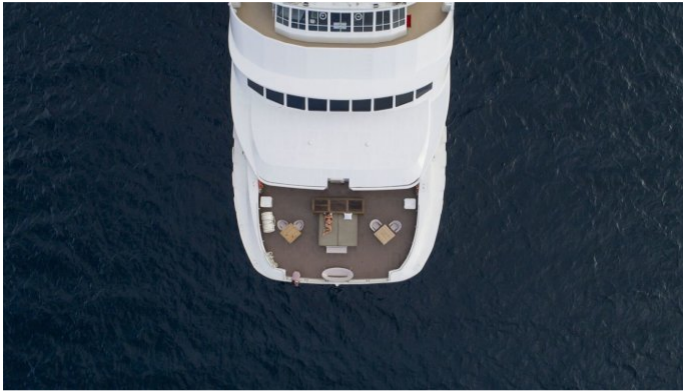

MORE PHOTOS, VIDEO OR INTERACTIVE DECK PLANS:

[CLICK HERE](#)