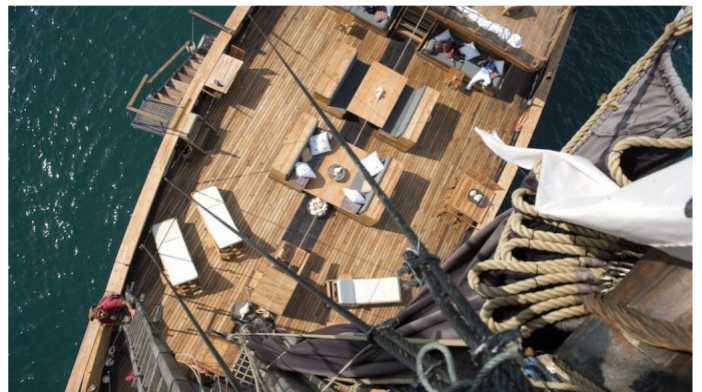

SILOLONA

Yacht Charter Details for 'Silolona', the 50m Superyacht built by Konjo Boat builders

SPECIFICATIONS

LENGTH
50m / 164ft

BEAM DRAFT
10.1m / 33ft 3m / 10ft

YEAR REFIT
2004 2009

CRUISING SPEED
10 Knots

FOR MORE INFORMATION:

[CLICK HERE](#) 

or SCAN QR CODE

MORE PHOTOS, VIDEO OR INTERACTIVE DECK PLANS:

 [CLICK HERE](#)

SILOLONA YACHT CHARTER

Superyacht SILOLONA was built in 2004 by Konjo Boat builders. She is a 50m / 164ft sail yacht with exterior design by Kasten Marine Design and interior styling by Kasten Marine Design. SILOLONA offers accommodation for up to 12 guests in 5 cabins with additional room for her crew of 16. She features a variety of amenities to ensure comfortable charter vacations, including . She also carries an impressive collection of toys as listed below.

SILOLONA AMENITIES & TOYS

Air Conditioning

Diving

For a full up-to-date list of leisure facilities or amenities onboard Sail Yacht Silolona please contact your Yacht Charter Broker prior to booking your vacation. If there is a particular water toy that you would like, but it is not listed, then it may be possible to rent this equipment for you.