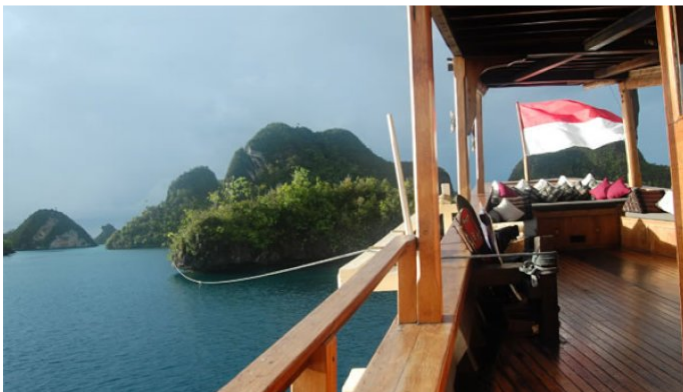

YachtCharterFleet

THE SMARTEST WAY TO SEARCH

SILOLONA

Yacht Charter Details for 'Silolona', the 50m Superyacht built by Konjo Boat builders

SPECIFICATIONS

LENGTH
50m / 164ft

BEAM DRAFT
10.1m / 33ft 3m / 10ft

Details correct as of 7 Jul, 2020

FOR MORE INFORMATION:

[CLICK HERE](#) 

or SCAN QR CODE

MORE PHOTOS, VIDEO OR INTERACTIVE DECK PLANS:

 [CLICK HERE](#)

SILOLONA YACHT CHARTER

Superyacht SILOLONA was built in 2004 by Konjo Boat builders. She is a 50m / 164ft Custom motor/sailer yacht with exterior design by Kasten Marine Design and interior styling by Kasten Marine Design. SILOLONA offers accommodation for up to 12 guests in 5 cabins with additional room for her crew of 16. She features a variety of amenities to ensure comfortable charter vacations, including . She also carries an impressive collection of toys as listed below.

SILOLONA AMENITIES & TOYS

Air Conditioning

Diving

For a full up-to-date list of leisure facilities or amenities onboard Motor/Sailer Yacht Silolona please contact your Yacht Charter Broker prior to booking your vacation. If there is a particular water toy that you would like, but it is not listed, then it may be possible to rent this equipment for you.