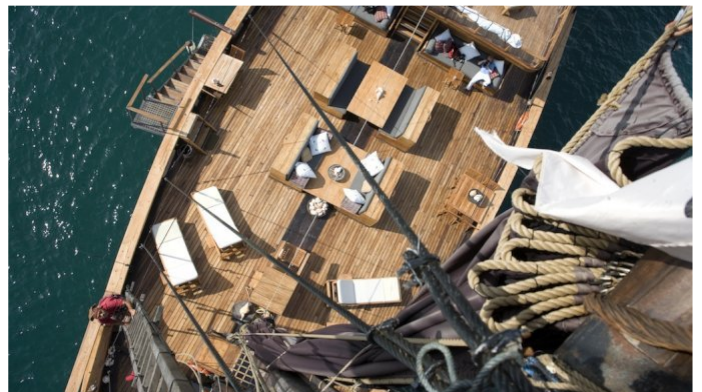

YachtCharterFleet

THE SMARTEST WAY TO SEARCH

SILOLONA

Yacht Charter Details for 'Silolona', the 50m Superyacht built by Konjo Boat builders

SPECIFICATIONS

LENGTH
50m / 164ft

BEAM DRAFT
10.1m / 33ft 3m / 10ft

Details correct as of 7 Jul, 2020

FOR MORE INFORMATION:

[CLICK HERE](#) 

or SCAN QR CODE

MORE PHOTOS, VIDEO OR INTERACTIVE DECK PLANS:

 [CLICK HERE](#)

SILOLONA YACHT CHARTER

Superyacht SILOLONA was built in 2004 by Konjo Boat builders. She is a 50m / 164ft Custom motor/sailer yacht with exterior design by Kasten Marine Design and interior styling by Kasten Marine Design. SILOLONA offers accommodation for up to 12 guests in 5 cabins with additional room for her crew of 16. She features a variety of amenities to ensure comfortable charter vacations, including . She also carries an impressive collection of toys as listed below.

SILOLONA AMENITIES & TOYS

Air Conditioning

Diving

For a full up-to-date list of leisure facilities or amenities onboard Motor/Sailer Yacht Silolona please contact your Yacht Charter Broker prior to booking your vacation. If there is a particular water toy that you would like, but it is not listed, then it may be possible to rent this equipment for you.