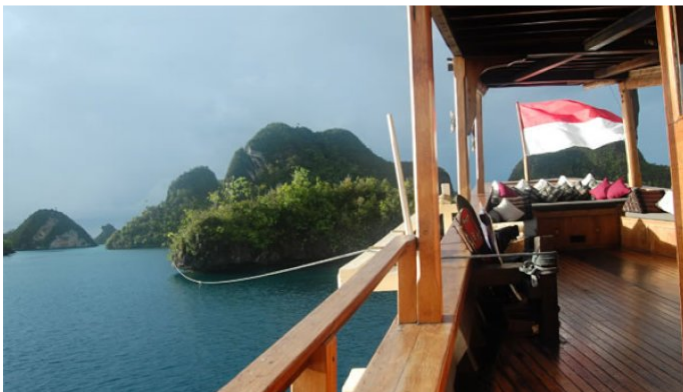

SILOLONA

Yacht Charter Details for 'Silolona', the 50m Superyacht built by Konjo Boat builders

SPECIFICATIONS

LENGTH
50m / 164ft

BEAM DRAFT
10.1m / 33ft 3m / 10ft

YEAR REFIT
2004 2009

CRUISING SPEED
10 Knots

FOR MORE INFORMATION:

[CLICK HERE](#) 

or SCAN QR CODE

MORE PHOTOS, VIDEO OR INTERACTIVE DECK PLANS:

 [CLICK HERE](#)

SILOLONA YACHT CHARTER

Superyacht SILOLONA was built in 2004 by Konjo Boat builders. She is a 50m / 164ft sail yacht with exterior design by Kasten Marine Design and interior styling by Kasten Marine Design. SILOLONA offers accommodation for up to 12 guests in 5 cabins with additional room for her crew of 16. She features a variety of amenities to ensure comfortable charter vacations, including . She also carries an impressive collection of toys as listed below.

SILOLONA AMENITIES & TOYS

Air Conditioning

Diving

For a full up-to-date list of leisure facilities or amenities onboard Sail Yacht Silolona please contact your Yacht Charter Broker prior to booking your vacation. If there is a particular water toy that you would like, but it is not listed, then it may be possible to rent this equipment for you.