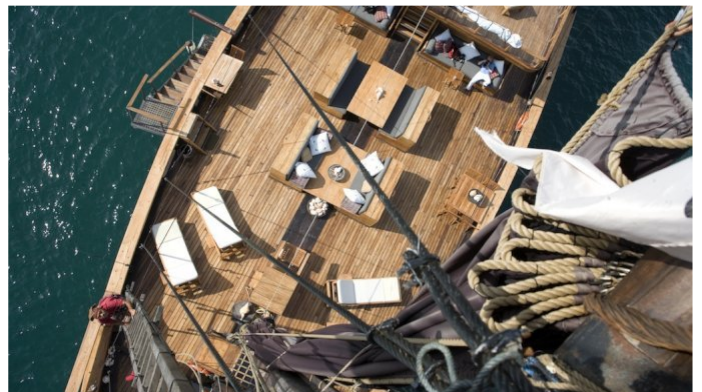

YachtCharterFleet

THE SMARTEST WAY TO SEARCH

SILOLONA

Yacht Charter Details for 'Silolona', the 50m Superyacht built by Konjo Boat builders

SPECIFICATIONS

LENGTH
50m / 164ft

BEAM DRAFT
10.1m / 33ft 3m / 10ft

Details correct as of 22 Feb, 2019

FOR MORE INFORMATION:

[CLICK HERE](#) 

or SCAN QR CODE

MORE PHOTOS, VIDEO OR INTERACTIVE DECK PLANS:

 [CLICK HERE](#)

SILOLONA YACHT CHARTER

Superyacht SILOLONA was built in 2004 by Konjo Boat builders. She is a 50m / 164ft sail yacht with exterior design by Kasten Marine Design and interior styling by Kasten Marine Design. SILOLONA offers accommodation for up to 12 guests in 5 cabins with additional room for her crew of 16. She features a variety of amenities to ensure comfortable charter vacations, including . She also carries an impressive collection of toys as listed below.

SILOLONA AMENITIES & TOYS

Air Conditioning

Diving

For a full up-to-date list of leisure facilities or amenities onboard Sail Yacht Silolona please contact your Yacht Charter Broker prior to booking your vacation. If there is a particular water toy that you would like, but it is not listed, then it may be possible to rent this equipment for you.