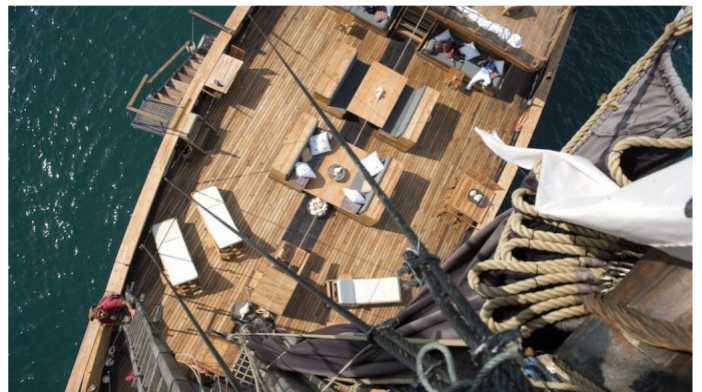

MORE PHOTOS, VIDEO OR INTERACTIVE DECK PLANS:

[CLICK HERE](#)