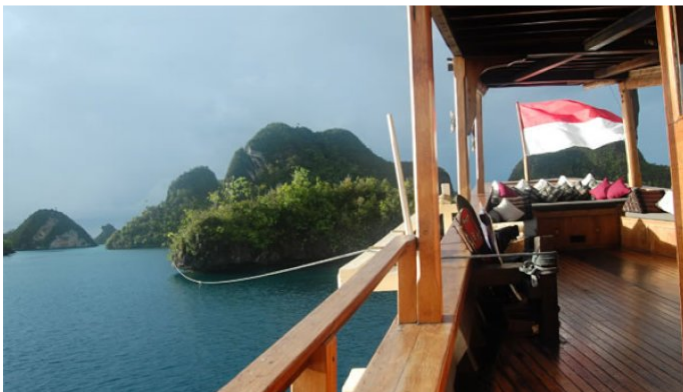

MORE PHOTOS, VIDEO OR INTERACTIVE DECK PLANS:

[CLICK HERE](#)