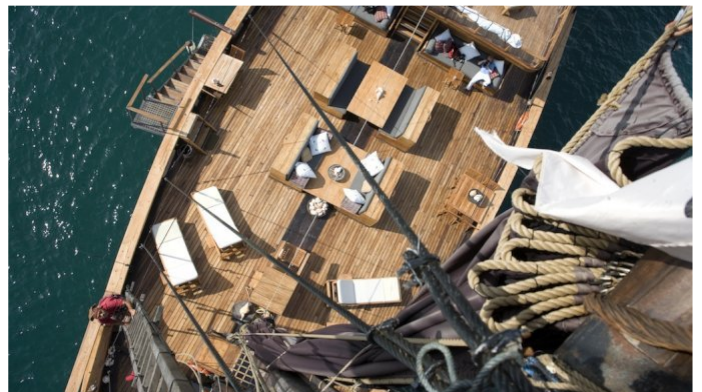

YachtCharterFleet

THE SMARTEST WAY TO SEARCH

SILOLONA

Yacht Charter Details for 'Silolona', the 50m Superyacht built by Konjo Boat builders

SPECIFICATIONS

LENGTH
50m / 164ft

BEAM DRAFT
10.1m / 33ft 3m / 10ft

Details correct as of 19 Mar, 2018

FOR MORE INFORMATION:

[CLICK HERE](#) 

or SCAN QR CODE

MORE PHOTOS, VIDEO OR INTERACTIVE DECK PLANS:

[CLICK HERE](#)

SILOLONA YACHT CHARTER

Superyacht SILOLONA was built in 2004 by Konjo Boat builders. She is a 50m / 164ft sail yacht with exterior design by Kasten Marine Design and interior styling by Kasten Marine Design. SILOLONA offers accommodation for up to 12 guests in 5 cabins with additional room for her crew of 16. She features a variety of amenities to ensure comfortable charter vacations, including . She also carries an impressive collection of toys as listed below.

SILOLONA AMENITIES & TOYS

Air Conditioning

Diving

For a full up-to-date list of leisure facilities or amenities onboard Sail Yacht Silolona please contact your Yacht Charter Broker prior to booking your vacation. If there is a particular water toy that you would like, but it is not listed, then it may be possible to rent this equipment for you.