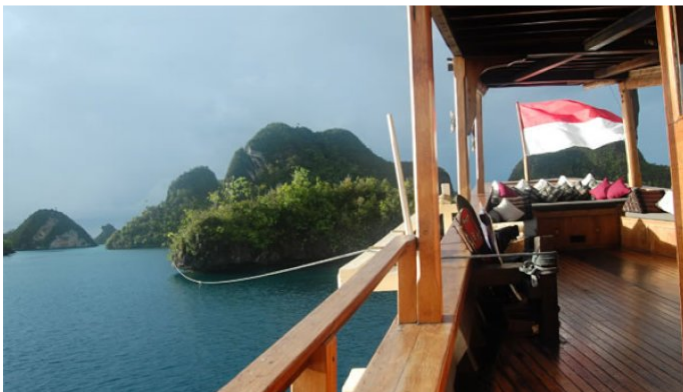

YachtCharterFleet

THE SMARTEST WAY TO SEARCH

SILOLONA

Yacht Charter Details for 'Silolona', the 50m Superyacht built by Konjo Boat builders

SPECIFICATIONS

LENGTH
50m / 164ft

BEAM DRAFT
10.1m / 33ft 3m / 10ft

Details correct as of 19 Mar, 2018

FOR MORE INFORMATION:

[CLICK HERE](#) 

or SCAN QR CODE

MORE PHOTOS, VIDEO OR INTERACTIVE DECK PLANS:

[CLICK HERE](#)

SILOLONA YACHT CHARTER

Superyacht SILOLONA was built in 2004 by Konjo Boat builders. She is a 50m / 164ft sail yacht with exterior design by Kasten Marine Design and interior styling by Kasten Marine Design. SILOLONA offers accommodation for up to 12 guests in 5 cabins with additional room for her crew of 16. She features a variety of amenities to ensure comfortable charter vacations, including . She also carries an impressive collection of toys as listed below.

SILOLONA AMENITIES & TOYS

Air Conditioning

Diving

For a full up-to-date list of leisure facilities or amenities onboard Sail Yacht Silolona please contact your Yacht Charter Broker prior to booking your vacation. If there is a particular water toy that you would like, but it is not listed, then it may be possible to rent this equipment for you.