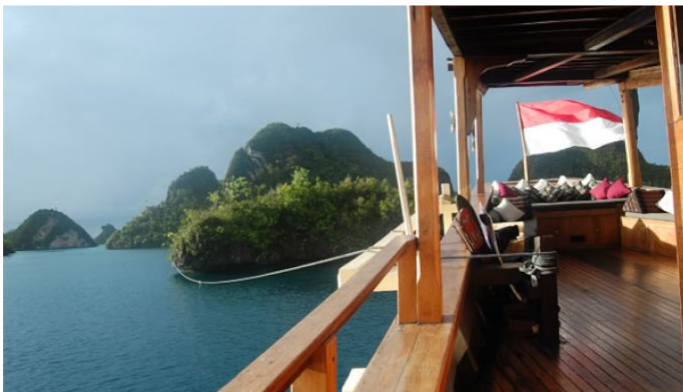

YachtCharterFleet

THE SMARTEST WAY TO SEARCH

SILOLONA

Yacht Charter Details for 'Silolona', the 50m Superyacht built by Konjo Boat builders

SPECIFICATIONS

LENGTH
50m / 164ft

BEAM DRAFT
10.1m / 33ft 3m / 10ft

Details correct as of 22 Feb, 2019

FOR MORE INFORMATION:

[CLICK HERE](#) 

or SCAN QR CODE

MORE PHOTOS, VIDEO OR INTERACTIVE DECK PLANS:

 [CLICK HERE](#)

SILOLONA YACHT CHARTER

Superyacht SILOLONA was built in 2004 by Konjo Boat builders. She is a 50m / 164ft sail yacht with exterior design by Kasten Marine Design and interior styling by Kasten Marine Design. SILOLONA offers accommodation for up to 12 guests in 5 cabins with additional room for her crew of 16. She features a variety of amenities to ensure comfortable charter vacations, including . She also carries an impressive collection of toys as listed below.

SILOLONA AMENITIES & TOYS

Air Conditioning

Diving

For a full up-to-date list of leisure facilities or amenities onboard Sail Yacht Silolona please contact your Yacht Charter Broker prior to booking your vacation. If there is a particular water toy that you would like, but it is not listed, then it may be possible to rent this equipment for you.