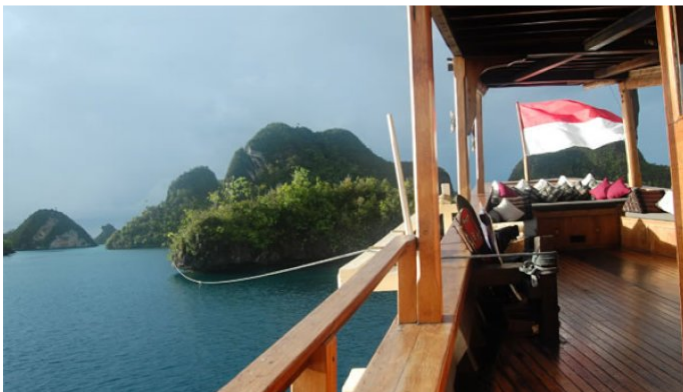

SILOLONA

Yacht Charter Details for 'Silolona', the 50m Superyacht built by Konjo Boat builders

SPECIFICATIONS

LENGTH
50m / 164ft

BEAM DRAFT
10.1m / 33ft 3m / 10ft

YEAR REFIT
2004 2009

CRUISING SPEED
10 Knots

FOR MORE INFORMATION:

[CLICK HERE](#) 

or SCAN QR CODE

MORE PHOTOS, VIDEO OR INTERACTIVE DECK PLANS:

[CLICK HERE](#)

SILOLONA YACHT CHARTER

Superyacht SILOLONA was built in 2004 by Konjo Boat builders. She is a 50m / 164ft sail yacht with exterior design by Kasten Marine Design and interior styling by Kasten Marine Design. SILOLONA offers accommodation for up to 12 guests in 5 cabins with additional room for her crew of 16. She features a variety of amenities to ensure comfortable charter vacations, including . She also carries an impressive collection of toys as listed below.

SILOLONA AMENITIES & TOYS

Air Conditioning

Diving

For a full up-to-date list of leisure facilities or amenities onboard Sail Yacht Silolona please contact your Yacht Charter Broker prior to booking your vacation. If there is a particular water toy that you would like, but it is not listed, then it may be possible to rent this equipment for you.