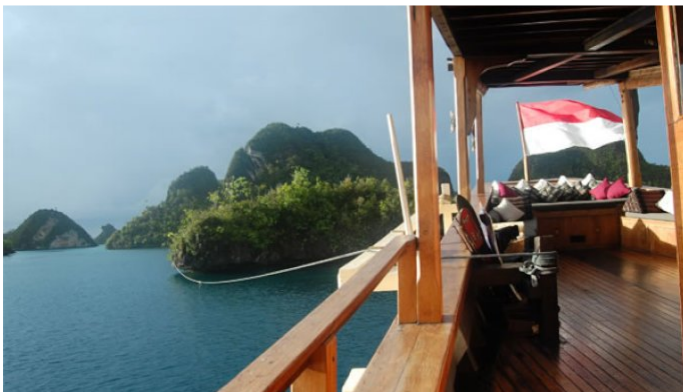

YachtCharterFleet

THE SMARTEST WAY TO SEARCH

SILOLONA

Yacht Charter Details for 'Silolona', the 50m Superyacht built by Konjo Boat builders

SPECIFICATIONS

LENGTH
50m / 164ft

BEAM DRAFT
10.1m / 33ft 3m / 10ft

Details correct as of 21 Aug, 2017

FOR MORE INFORMATION:

[CLICK HERE](#) 

or SCAN QR CODE

MORE PHOTOS, VIDEO OR INTERACTIVE DECK PLANS:

 [CLICK HERE](#)

SILOLONA YACHT CHARTER

Superyacht SILOLONA was built in 2004 by Konjo Boat builders. She is a 50m / 164ft sail yacht with exterior design by Kasten Marine Design and interior styling by Kasten Marine Design. SILOLONA offers accommodation for up to 12 guests in 5 cabins with additional room for her crew of 16. She features a variety of amenities to ensure comfortable charter vacations, including . She also carries an impressive collection of toys as listed below.

SILOLONA AMENITIES & TOYS

Air Conditioning

Diving

For a full up-to-date list of leisure facilities or amenities onboard Sail Yacht Silolona please contact your Yacht Charter Broker prior to booking your vacation. If there is a particular water toy that you would like, but it is not listed, then it may be possible to rent this equipment for you.