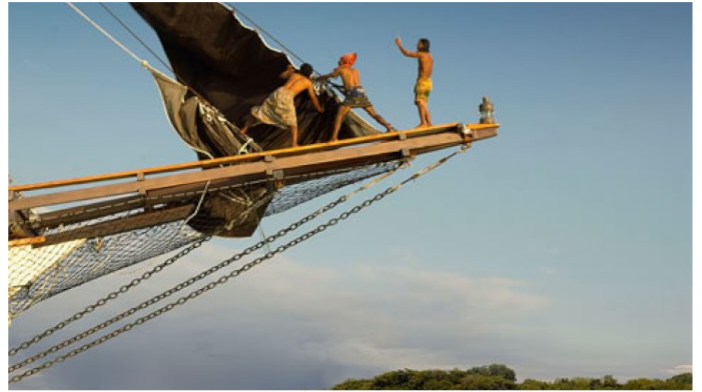

YachtCharterFleet

THE SMARTEST WAY TO SEARCH

SILOLONA

Yacht Charter Details for 'Silolona', the 50m Superyacht built by Konjo Boat builders

SPECIFICATIONS

LENGTH
50m / 164ft

BEAM DRAFT
10.1m / 33ft 3m / 10ft

Details correct as of 21 Aug, 2017

FOR MORE INFORMATION:

[CLICK HERE](#) 

or SCAN QR CODE

MORE PHOTOS, VIDEO OR INTERACTIVE DECK PLANS:

 [CLICK HERE](#)

SILOLONA YACHT CHARTER

Superyacht SILOLONA was built in 2004 by Konjo Boat builders. She is a 50m / 164ft sail yacht with exterior design by Kasten Marine Design and interior styling by Kasten Marine Design. SILOLONA offers accommodation for up to 12 guests in 5 cabins with additional room for her crew of 16. She features a variety of amenities to ensure comfortable charter vacations, including . She also carries an impressive collection of toys as listed below.

SILOLONA AMENITIES & TOYS

Air Conditioning

Diving

For a full up-to-date list of leisure facilities or amenities onboard Sail Yacht Silolona please contact your Yacht Charter Broker prior to booking your vacation. If there is a particular water toy that you would like, but it is not listed, then it may be possible to rent this equipment for you.