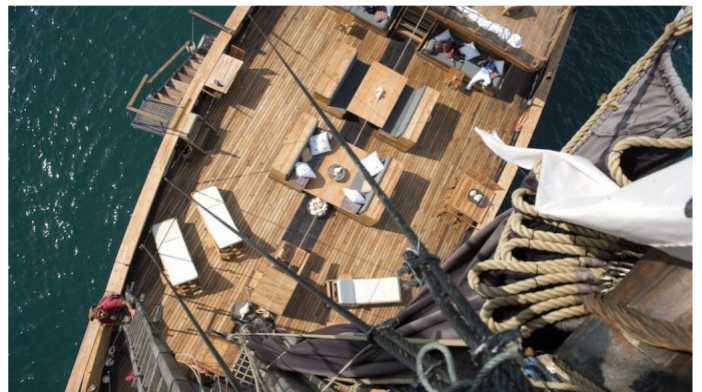

SILOLONA

Yacht Charter Details for 'Silolona', the 50m Superyacht built by Konjo Boat builders

SPECIFICATIONS

LENGTH
50m / 164ft

BEAM DRAFT
10.1m / 33ft 3m / 10ft

YEAR REFIT
2004 2009

CRUISING SPEED
10 Knots

FOR MORE INFORMATION:

[CLICK HERE](#) 

or SCAN QR CODE

MORE PHOTOS, VIDEO OR INTERACTIVE DECK PLANS:

[CLICK HERE](#)

SILOLONA YACHT CHARTER

Superyacht SILOLONA was built in 2004 by Konjo Boat builders. She is a 50m / 164ft sail yacht with exterior design by Kasten Marine Design and interior styling by Kasten Marine Design. SILOLONA offers accommodation for up to 12 guests in 5 cabins with additional room for her crew of 16. She features a variety of amenities to ensure comfortable charter vacations, including . She also carries an impressive collection of toys as listed below.

SILOLONA AMENITIES & TOYS

Air Conditioning

Diving

For a full up-to-date list of leisure facilities or amenities onboard Sail Yacht Silolona please contact your Yacht Charter Broker prior to booking your vacation. If there is a particular water toy that you would like, but it is not listed, then it may be possible to rent this equipment for you.