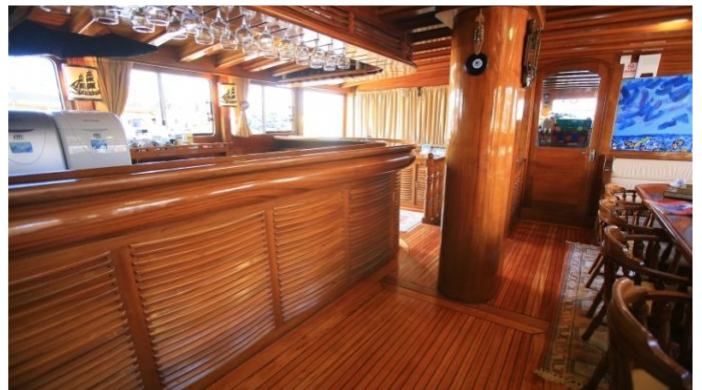

FOR MORE INFORMATION:

[CLICK HERE](#)

or **SCAN QR CODE**

MORE PHOTOS, VIDEO OR INTERACTIVE DECK PLANS:

[CLICK HERE](#)

AEGEAN CLIPPER YACHT CHARTER

Superyacht AEGEAN CLIPPER was built in 1999 by Bodrum Shipyard. She is a 41m / 135ft Custom sail yacht with exterior design by . AEGEAN CLIPPER offers accommodation for up to 24 guests in 11 cabins with additional room for her crew of 5. She features a variety of amenities to ensure comfortable charter vacations, including . She also carries an impressive collection of toys as listed below.