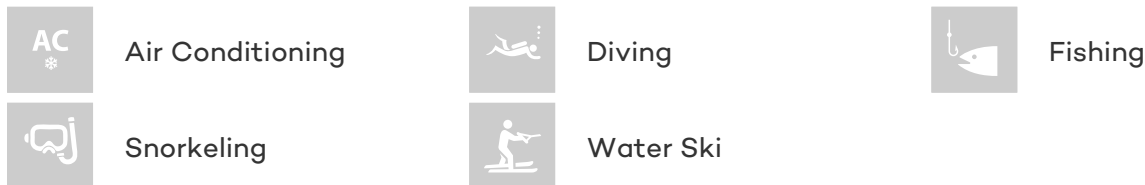

MORE PHOTOS, VIDEO OR INTERACTIVE DECK PLANS:

[CLICK HERE](#)

DEMOISELLES YACHT CHARTER

Superyacht DEMOISELLES was built in 1989 by CIM. She is a 26.8m / 88ft Maxi 88 sail yacht with exterior design by Sparkman & Stephens and interior styling by Studio Garroni. DEMOISELLES offers accommodation for up to 8 guests in 4 cabins with additional room for her crew of 4. She features a variety of amenities to ensure comfortable charter vacations, including Air Conditioning. She also carries an impressive collection of toys as listed below.

DEMOISELLES AMENITIES & TOYS

For a full up-to-date list of leisure facilities or amenities onboard Sail Yacht Demoiselles please contact your Yacht Charter Broker prior to booking your vacation. If there is a particular water toy that you would like, but it is not listed, then it may be possible to rent this equipment for you.