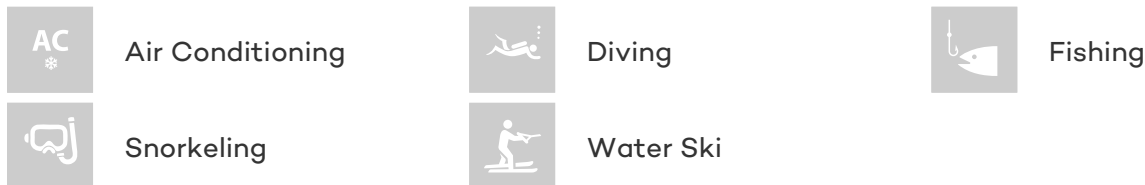

DEMOISELLES YACHT CHARTER

Superyacht DEMOISELLES was built in 1989 by CIM. She is a 26.8m / 88ft Maxi 88 sail yacht with exterior design by Sparkman & Stephens and interior styling by Studio Garroni. DEMOISELLES offers accommodation for up to 8 guests in 4 cabins with additional room for her crew of 4. She features a variety of amenities to ensure comfortable charter vacations, including Air Conditioning. She also carries an impressive collection of toys as listed below.

DEMOISELLES AMENITIES & TOYS

For a full up-to-date list of leisure facilities or amenities onboard Sail Yacht Demoiselles please contact your Yacht Charter Broker prior to booking your vacation. If there is a particular water toy that you would like, but it is not listed, then it may be possible to rent this equipment for you.

MORE TENDERS, TOYS & YACHT AMMENITIES INFO:

[CLICK HERE](#)

CHARTER DEMOISELLES

If you are interested in chartering DEMOISELLES please contact your yacht charter broker for more information about booking a luxury charter vacation on board this CIM superyacht .