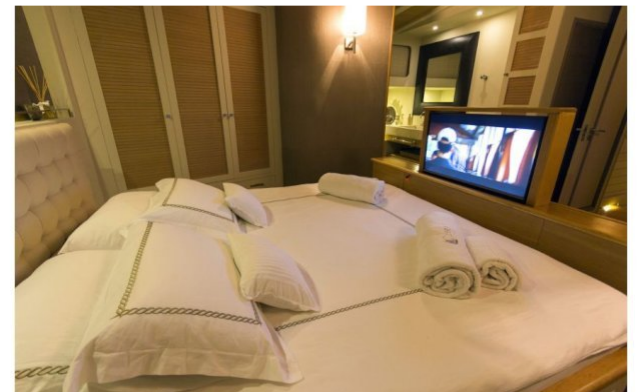

MORE PHOTOS, VIDEO OR INTERACTIVE DECK PLANS:

[CLICK HERE](#)