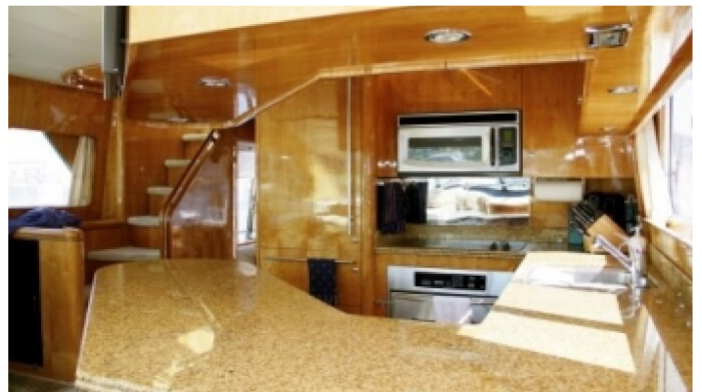

BELISARIUS

Yacht Charter Details for 'Belisarius', the 28m Superyacht built by Horizon

SPECIFICATIONS

LENGTH
28m / 92ft

BEAM **DRAFT**
6.1m / 20ft 1.9m / 6ft

YEAR **REFIT**
2001 2017

CRUISING SPEED
13 Knots

FOR MORE INFORMATION:

[CLICK HERE](#)

or SCAN QR CODE

MORE PHOTOS, VIDEO OR INTERACTIVE DECK PLANS:

[CLICK HERE](#)

BELISARIUS YACHT CHARTER

Superyacht BELISARIUS was built in 2001 by Horizon. She is a 28m / 92ft motor yacht with exterior design by . BELISARIUS offers accommodation for up to 6 guests in 3 cabins with additional room for her crew of 3. She features a variety of amenities to ensure comfortable charter vacations, including . She also carries an impressive collection of toys as listed below.

BELISARIUS AMENITIES & TOYS

For a full up-to-date list of leisure facilities or amenities onboard Motor Yacht Belisarius please contact your Yacht Charter Broker prior to booking your vacation. If there is a particular water toy that you would like, but it is not listed, then it may be possible to rent this equipment for you.