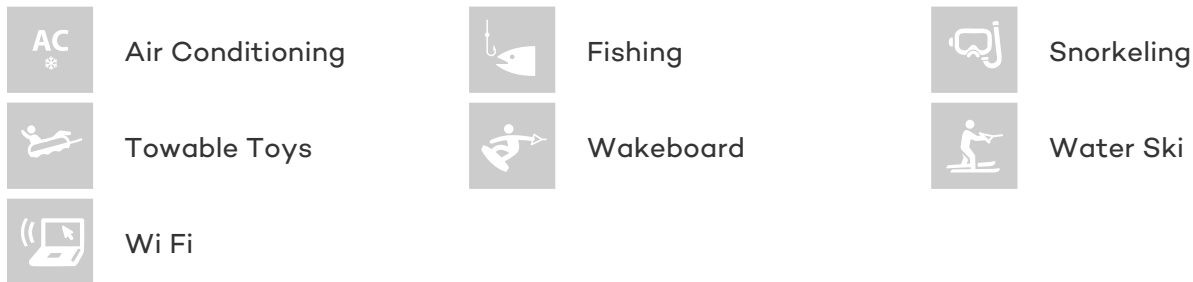

[CLICK HERE](#) 

or SCAN QR CODE

MORE PHOTOS, VIDEO OR INTERACTIVE DECK PLANS:

[CLICK HERE](#)

AMADEUS YACHT CHARTER

Superyacht AMADEUS was built in 1995 by Dynamiq. She is a 33.5m / 110ft sail yacht with exterior design by and interior styling by Philippe Briand. AMADEUS offers accommodation for up to 10 guests in 5 cabins with additional room for her crew of 6. She features a variety of amenities to ensure comfortable charter vacations, including Air Conditioning and WiFi connection on board. She also carries an impressive collection of toys as listed below.

AMADEUS AMENITIES & TOYS

For a full up-to-date list of leisure facilities or amenities onboard Sail Yacht Amadeus please contact your Yacht Charter Broker prior to booking your vacation. If there is a particular water toy that you would like, but it is not listed, then it may be possible to rent this equipment for you.