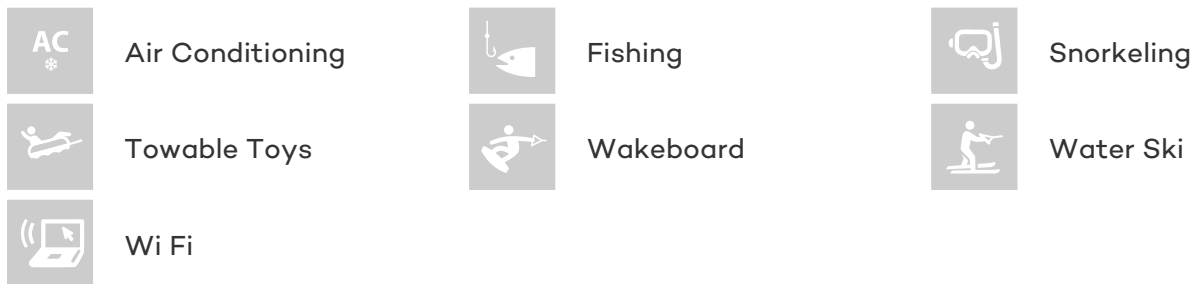

[CLICK HERE](#) 

or SCAN QR CODE

MORE PHOTOS, VIDEO OR INTERACTIVE DECK PLANS:

[CLICK HERE](#)

AMADEUS YACHT CHARTER

Superyacht AMADEUS was built in 1995 by Dynamiq. She is a 33.5m / 110ft sail yacht with exterior design by and interior styling by Philippe Briand. AMADEUS offers accommodation for up to 10 guests in 5 cabins with additional room for her crew of 6. She features a variety of amenities to ensure comfortable charter vacations, including Air Conditioning, Air Conditioning and WiFi connection on board. She also carries an impressive collection of toys as listed below.

AMADEUS AMENITIES & TOYS

For a full up-to-date list of leisure facilities or amenities onboard Sail Yacht Amadeus please contact your Yacht Charter Broker prior to booking your vacation. If there is a particular water toy that you would like, but it is not listed, then it may be possible to rent this equipment for you.