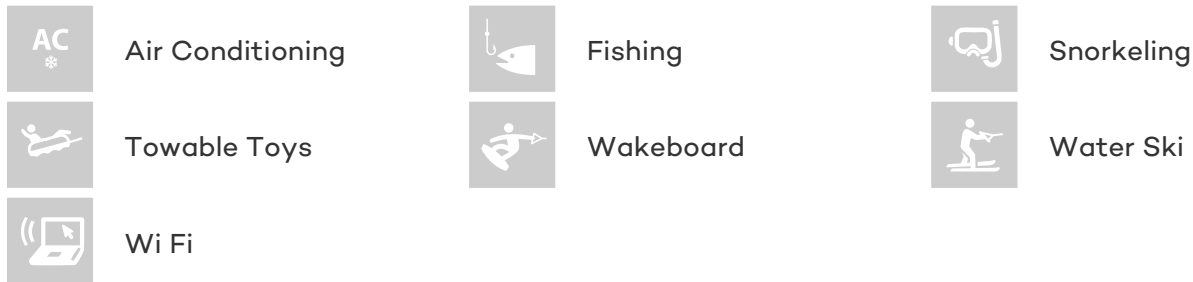

AMADEUS YACHT CHARTER

Superyacht AMADEUS was built in 1995 by Dynamiq. She is a 33.5m / 110ft sail yacht with exterior design by and interior styling by Philippe Briand. AMADEUS offers accommodation for up to 10 guests in 5 cabins with additional room for her crew of 6. She features a variety of amenities to ensure comfortable charter vacations, including Air Conditioning, Air Conditioning and WiFi connection on board. She also carries an impressive collection of toys as listed below.

AMADEUS AMENITIES & TOYS

For a full up-to-date list of leisure facilities or amenities onboard Sail Yacht Amadeus please contact your Yacht Charter Broker prior to booking your vacation. If there is a particular water toy that you would like, but it is not listed, then it may be possible to rent this equipment for you.

MORE TENDERS, TOYS & YACHT AMMENITIES INFO:

[CLICK HERE](#)

CHARTER AMADEUS

If you are interested in chartering AMADEUS please contact your yacht charter broker for more information about booking a luxury charter vacation on board this Dynamiq superyacht .