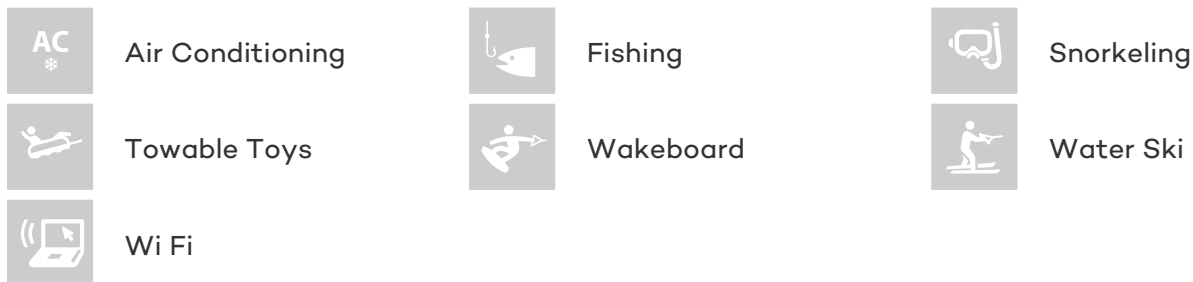

AMADEUS YACHT CHARTER

Superyacht AMADEUS was built in 1995 by Dynamiq. She is a 33.5m / 110ft sail yacht with exterior design by and interior styling by Philippe Briand. AMADEUS offers accommodation for up to 10 guests in 5 cabins with additional room for her crew of 6. She features a variety of amenities to ensure comfortable charter vacations, including Air Conditioning, Air Conditioning and WiFi connection on board. She also carries an impressive collection of toys as listed below.

AMADEUS AMENITIES & TOYS

For a full up-to-date list of leisure facilities or amenities onboard Sail Yacht Amadeus please contact your Yacht Charter Broker prior to booking your vacation. If there is a particular water toy that you would like, but it is not listed, then it may be possible to rent this equipment for you.

MORE TENDERS, TOYS & YACHT AMMENITIES INFO:

[CLICK HERE](#)

CHARTER AMADEUS

If you are interested in chartering AMADEUS please contact your yacht charter broker for more information about booking a luxury charter vacation on board this Dynamiq superyacht .