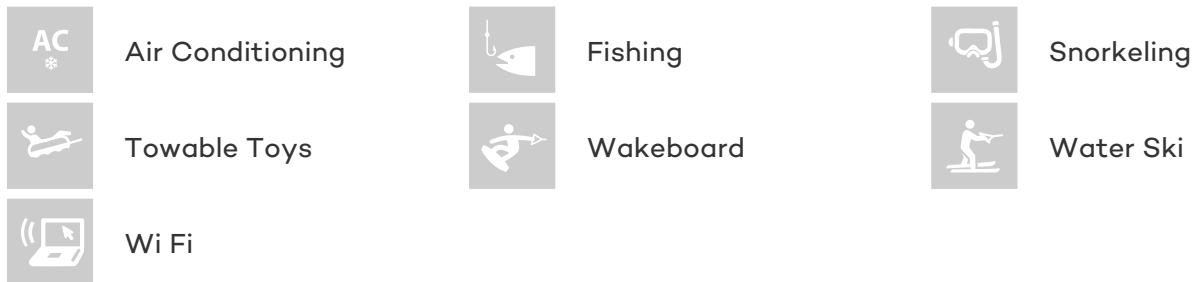

AMADEUS YACHT CHARTER

Superyacht AMADEUS was built in 1995 by Dynamiq. She is a 33.5m / 110ft sail yacht with exterior design by and interior styling by Philippe Briand. AMADEUS offers accommodation for up to 10 guests in 5 cabins with additional room for her crew of 6. She features a variety of amenities to ensure comfortable charter vacations, including Air Conditioning and WiFi connection on board. She also carries an impressive collection of toys as listed below.

AMADEUS AMENITIES & TOYS

For a full up-to-date list of leisure facilities or amenities onboard Sail Yacht Amadeus please contact your Yacht Charter Broker prior to booking your vacation. If there is a particular water toy that you would like, but it is not listed, then it may be possible to rent this equipment for you.

MORE TENDERS, TOYS & YACHT AMMENITIES INFO:

[CLICK HERE](#)

CHARTER AMADEUS

If you are interested in chartering AMADEUS please contact your yacht charter broker for more information about booking a luxury charter vacation on board this Dynamiq superyacht .