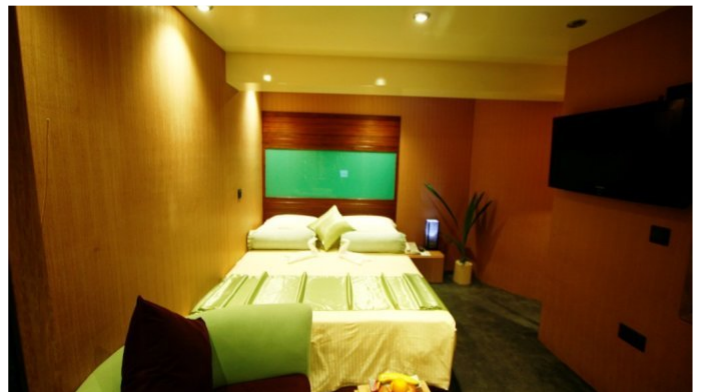

[CLICK HERE](#) 

or SCAN QR CODE

MORE PHOTOS, VIDEO OR INTERACTIVE DECK PLANS:

[CLICK HERE](#)

MALDIVE MOSAIQUE YACHT CHARTER

Superyacht MALDIVE MOSAIQUE was built in 2011 by Maldives Motor Yachts. She is a 41.76m / 137ft motor yacht with exterior design by and interior styling by . MALDIVE MOSAIQUE offers accommodation for up to 22 guests in 11 cabins with additional room for her crew of 16. She features a variety of amenities to ensure comfortable charter vacations, including Gym, Spa, Jacuzzi (on deck), Sauna and Air Conditioning. She also carries an impressive collection of toys as listed below.