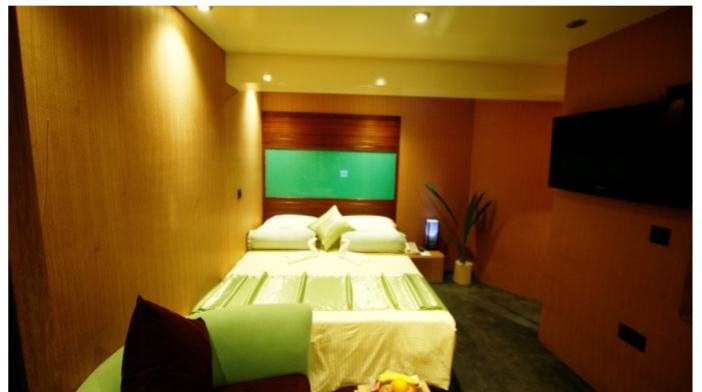

MORE PHOTOS, VIDEO OR INTERACTIVE DECK PLANS:

[CLICK HERE](#)