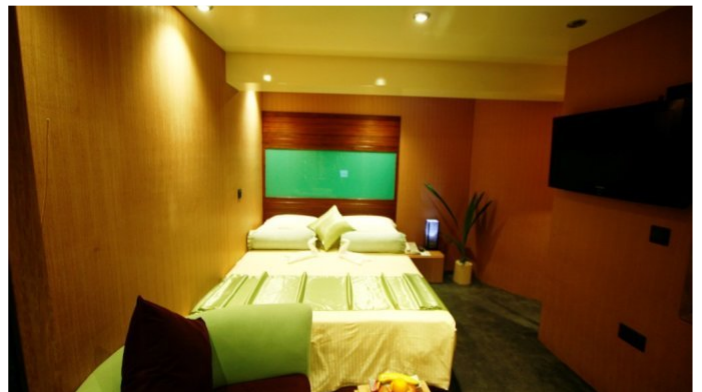

[CLICK HERE](#)

or SCAN QR CODE

MORE PHOTOS, VIDEO OR INTERACTIVE DECK PLANS:

[CLICK HERE](#)

MALDIVE MOSAIQUE YACHT CHARTER

Superyacht MALDIVE MOSAIQUE was built in 2011 by Maldives Motor Yachts. She is a 41.76m / 137ft motor yacht with exterior design by and interior styling by . MALDIVE MOSAIQUE offers accommodation for up to 22 guests in 11 cabins with additional room for her crew of 16. She features a variety of amenities to ensure comfortable charter vacations, including Gym, Spa, Jacuzzi (on deck), Sauna and Air Conditioning. She also carries an impressive collection of toys as listed below.