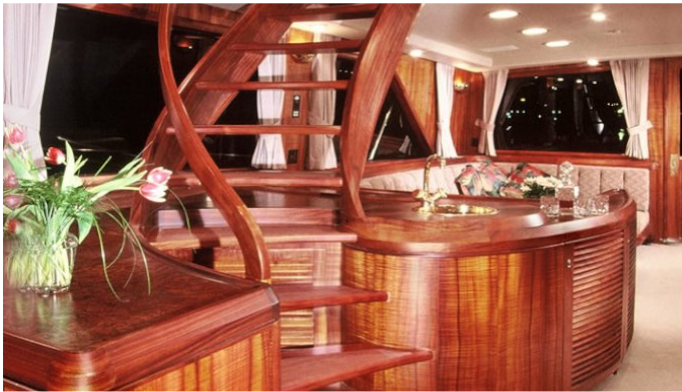

MORE PHOTOS, VIDEO OR INTERACTIVE DECK PLANS:

[CLICK HERE](#)

This document is not contractual. The yacht charters and their particulars displayed in the results above are displayed in good faith and whilst believed to be correct are not guaranteed. YachtCharterFleet.com does not warrant or assume any legal liability or responsibility for the accuracy, completeness, or usefulness of any information and/or images displayed. All information is subject to change without notice and is without warranty. Your preferred charter broker should provide you with yacht specifications, brochure and rates for your chosen dates during your charter yacht selection process. Starting prices are shown in a range of currencies for a one-week charter, unless otherwise indicated.