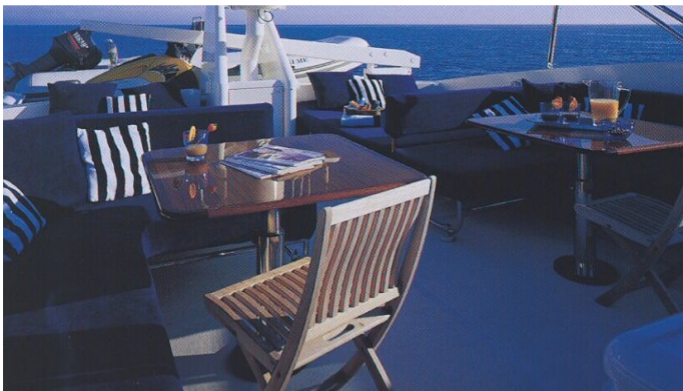

MORE PHOTOS, VIDEO OR INTERACTIVE DECK PLANS:

[CLICK HERE](#)

AFRICAN QUEEN D YACHT CHARTER

Superyacht AFRICAN QUEEN D was built in 1995 by Sanlorenzo. She is a 30.5m / 100ft sl 100 motor yacht with exterior design by and interior styling by . AFRICAN QUEEN D offers accommodation for up to 8 guests in 4 cabins with additional room for her crew of 4. She features a variety of amenities to ensure comfortable charter vacations, including Air Conditioning and WiFi connection on board. She also carries an impressive collection of toys as listed below.

AFRICAN QUEEN D AMENITIES & TOYS

Air Conditioning

Wi Fi

For a full up-to-date list of leisure facilities or amenities onboard Motor Yacht African Queen D please contact your Yacht Charter Broker prior to booking your vacation. If there is a particular water toy that you would like, but it is not listed, then it may be possible to rent this equipment for you.