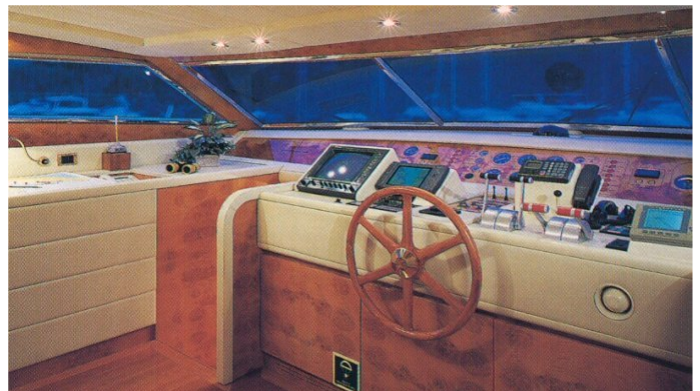

AFRICAN QUEEN D

Yacht Charter Details for 'African Queen D', the 30.5m Superyacht built by Sanlorenzo

SPECIFICATIONS

LENGTH
30.5m / 100ft

BEAM **DRAFT**
6.7m / 22ft 2.1m / 7ft

YEAR **REFIT**
1995 2001

CRUISING SPEED
20 Knots

ACCOMMODATION

GUESTS	CABINS	CREW
8	4	4

CABIN CONFIGURATION

CHARTER RATES

Details correct as of 24 Oct, 2017

FOR MORE INFORMATION:

[CLICK HERE](#) 

or SCAN QR CODE

MORE PHOTOS, VIDEO OR INTERACTIVE DECK PLANS:

[CLICK HERE](#)

AFRICAN QUEEN D YACHT CHARTER

Superyacht AFRICAN QUEEN D was built in 1995 by Sanlorenzo. She is a 30.5m / 100ft sl 100 motor yacht with exterior design by and interior styling by . AFRICAN QUEEN D offers accommodation for up to 8 guests in 4 cabins with additional room for her crew of 4. She features a variety of amenities to ensure comfortable charter vacations, including Air Conditioning and WiFi connection on board. She also carries an impressive collection of toys as listed below.

AFRICAN QUEEN D AMENITIES & TOYS

Air Conditioning

Wi Fi

For a full up-to-date list of leisure facilities or amenities onboard Motor Yacht African Queen D please contact your Yacht Charter Broker prior to booking your vacation. If there is a particular water toy that you would like, but it is not listed, then it may be possible to rent this equipment for you.