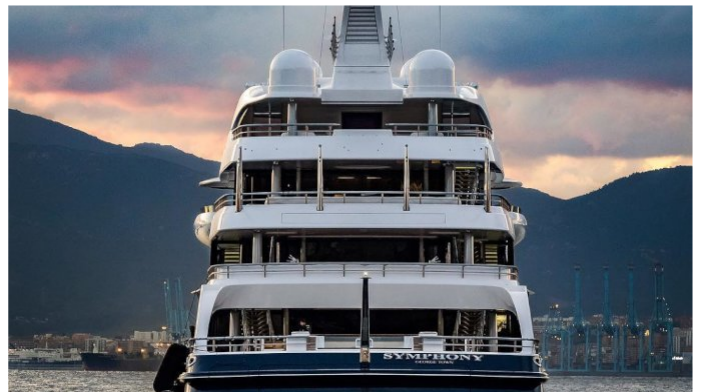

MORE PHOTOS, VIDEO OR INTERACTIVE DECK PLANS:

[CLICK HERE](#)

This document is not contractual. The yacht charters and their particulars displayed in the results above are displayed in good faith and whilst believed to be correct are not guaranteed. YachtCharterFleet.com does not warrant or assume any legal liability or responsibility for the accuracy, completeness, or usefulness of any information and/or images displayed. All information is subject to change without notice and is without warranty. Your preferred charter broker should provide you with yacht specifications, brochure and rates for your chosen dates during your charter yacht selection process. Starting prices are shown in a range of currencies for a one-week charter, unless otherwise indicated.