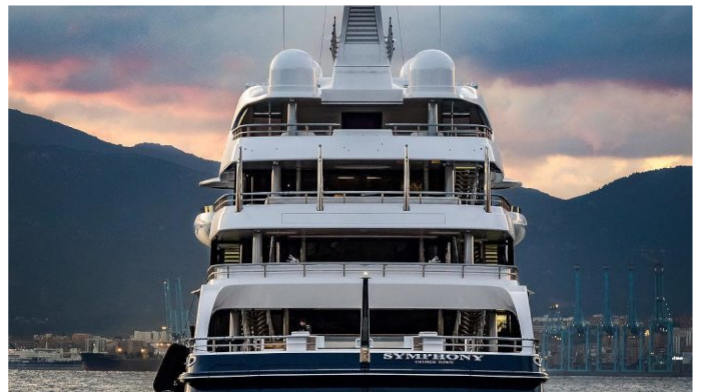

MORE PHOTOS, VIDEO OR INTERACTIVE DECK PLANS:

[CLICK HERE](#)