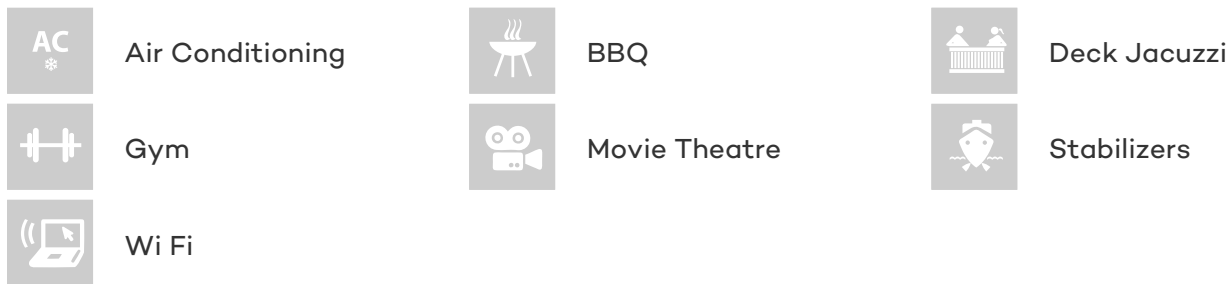

BERILDA YACHT CHARTER

Superyacht BERILDA was built in 1978 by Feadship. She is a 38.4m / 126ft Custom motor yacht with exterior design by De Voogt and interior styling by In Design. BERILDA offers accommodation for up to 10 guests in 5 cabins with additional room for her crew of 7. She features a variety of amenities to ensure comfortable charter vacations, including Air Conditioning, BBQ, Jacuzzi (on deck), Outdoor Bar, Outdoor Cinema, Swimming Platform and WiFi connection on board. She also carries an impressive collection of toys as listed below.

BERILDA AMENITIES & TOYS

For a full up-to-date list of leisure facilities or amenities onboard Motor Yacht Berilda please contact your Yacht Charter Broker prior to booking your vacation. If there is a particular water toy that you would like, but it is not listed, then it may be possible to rent this equipment for you.

MORE TENDERS, TOYS & YACHT AMMENITIES INFO:

[CLICK HERE](#)

CHARTER BERILDA

If you are interested in chartering BERILDA please contact your yacht charter broker for more information about booking a luxury charter vacation on board this Feadship superyacht .