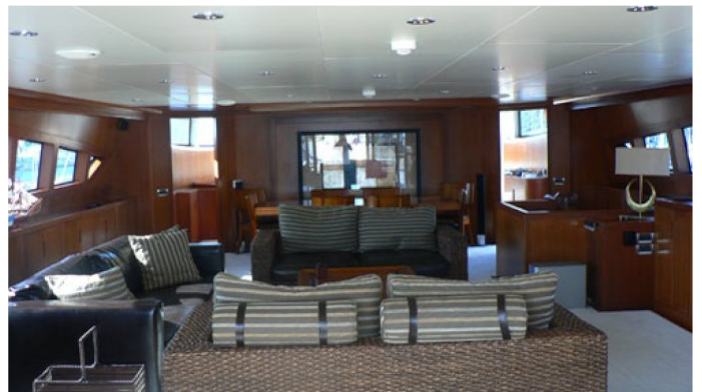

MORE PHOTOS, VIDEO OR INTERACTIVE DECK PLANS:

[CLICK HERE](#)