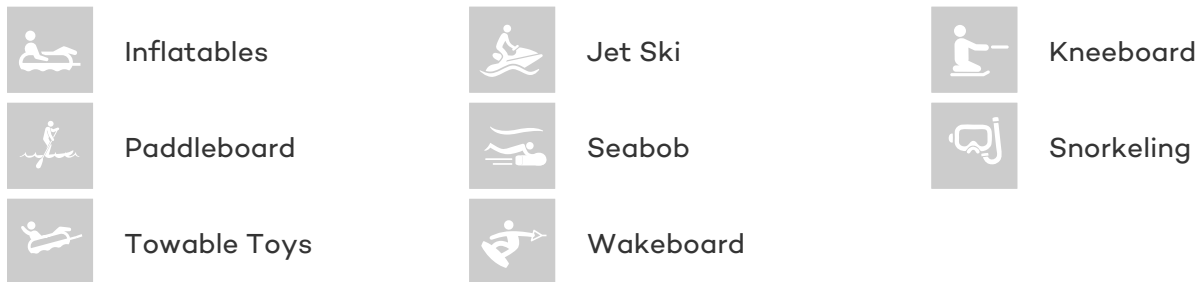

CRUISING SPEED
11 Knots

ACCOMMODATION

GUESTS 8 CABINS 4 CREW 5

CABIN CONFIGURATION

1 Master 1 Vip
1 Double 1 Twin

CHARTER RATES

SUMMER
from
€40,000 / week + expenses

WINTER
from
€40,000 / week + expenses

Details correct as of 17 Feb, 2019

FOR MORE INFORMATION:

[CLICK HERE](#) 

or SCAN QR CODE

MORE PHOTOS, VIDEO OR INTERACTIVE DECK PLANS:

[CLICK HERE](#)

SAN LIMYACHT CHARTER

Superyacht SAN LIMY was built in 2007 by Yener. She is a 32.9m / 108ft motor/sailer yacht with exterior design by CMB Yachts. SAN LIMY offers accommodation for up to 8 guests in 4 cabins with additional room for her crew of 5. She features a variety of amenities to ensure comfortable charter vacations, including Air Conditioning, Barbeque, Sunpads and Swimming Platform. She also carries an impressive collection of toys as listed below.

SAN LIMY AMENITIES & TOYS

For a full up-to-date list of leisure facilities or amenities onboard Motor/Sailer Yacht San LiMi please contact your Yacht Charter Broker prior to booking your vacation. If there is a particular water toy that you would like, but it is not listed, then it may be possible to rent this equipment for you.