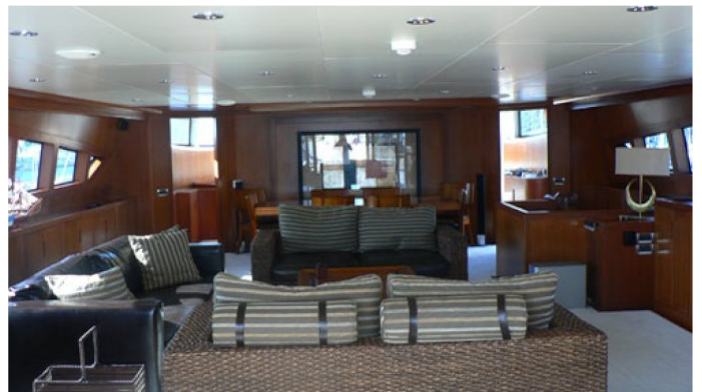

[CLICK HERE](#) 

or SCAN QR CODE

MORE PHOTOS, VIDEO OR INTERACTIVE DECK PLANS:

 [CLICK HERE](#)

SAN LIMYACHT CHARTER

Superyacht SAN LIMY was built in 2007 by Yener. She is a 32m / 105ft motor/sailer yacht with exterior design by and interior styling by . SAN LIMY offers accommodation for up to 12 guests in 4 cabins with additional room for her crew of 5. She features a variety of amenities to ensure comfortable charter vacations, including . She also carries an impressive collection of toys as listed below.

SAN LIMY AMENITIES & TOYS

For a full up-to-date list of leisure facilities or amenities onboard Motor/Sailer Yacht San LiMi please contact your Yacht Charter Broker prior to booking your vacation. If there is a particular water toy that you would like, but it is not listed, then it may be possible to rent this equipment for you.