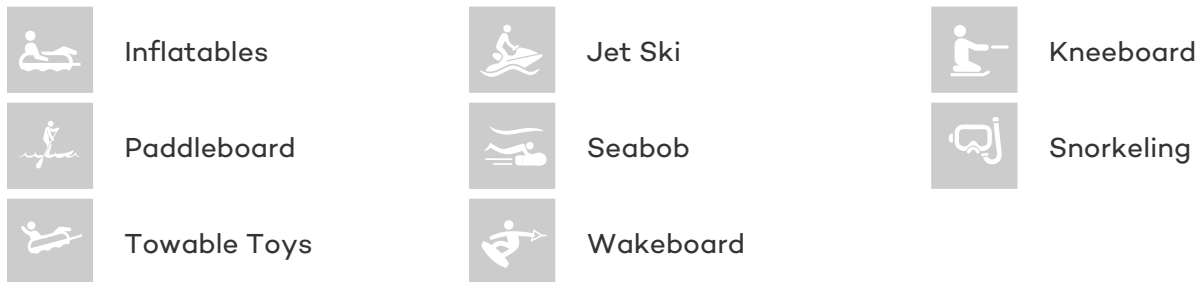

SAN LIMYACHT CHARTER

Superyacht SAN LIMY was built in 2007 by Yener. She is a 32.9m / 108ft motor/sailer yacht with exterior design by . SAN LIMY offers accommodation for up to 8 guests in 4 cabins with additional room for her crew of 5. She features a variety of amenities to ensure comfortable charter vacations, including Air Conditioning. She also carries an impressive collection of toys as listed below.

SAN LIMY AMENITIES & TOYS

For a full up-to-date list of leisure facilities or amenities onboard Motor/Sailer Yacht San LiMi please contact your Yacht Charter Broker prior to booking your vacation. If there is a particular water toy that you would like, but it is not listed, then it may be possible to rent this equipment for you.

MORE TENDERS, TOYS & YACHT AMMENITIES INFO:

[CLICK HERE](#)

CHARTER SAN LIMY

If you are interested in chartering SAN LIMY please contact your yacht charter broker for more information about booking a luxury charter vacation on board this Yener superyacht .