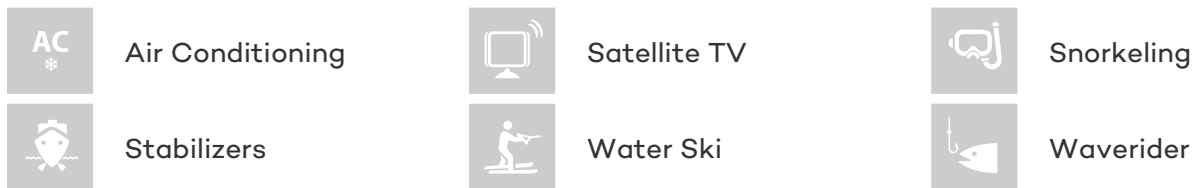

PYEWACKET YACHT CHARTER

Superyacht PYEWACKET was built in 1977 by Broward. She is a 24.69m / 81ft motor yacht with exterior design by Broward and interior styling by . PYEWACKET offers accommodation for up to 6 guests in 3 cabins with additional room for her crew of 3. She features a variety of amenities to ensure comfortable charter vacations, including Air Conditioning, Air Conditioning, Stabilizers at Anchor and At anchor Stabilizers. She also carries an impressive collection of toys as listed below.

PYEWACKET AMENITIES & TOYS

For a full up-to-date list of leisure facilities or amenities onboard Motor Yacht Pyewacket please contact your Yacht Charter Broker prior to booking your vacation. If there is a particular water toy that you would like, but it is not listed, then it may be possible to rent this equipment for you.

MORE TENDERS, TOYS & YACHT AMMENITIES INFO:

[CLICK HERE](#)

CHARTER PYEWACKET

If you are interested in chartering PYEWACKET please contact your yacht charter broker for more information about booking a luxury charter vacation on board this Broward superyacht .