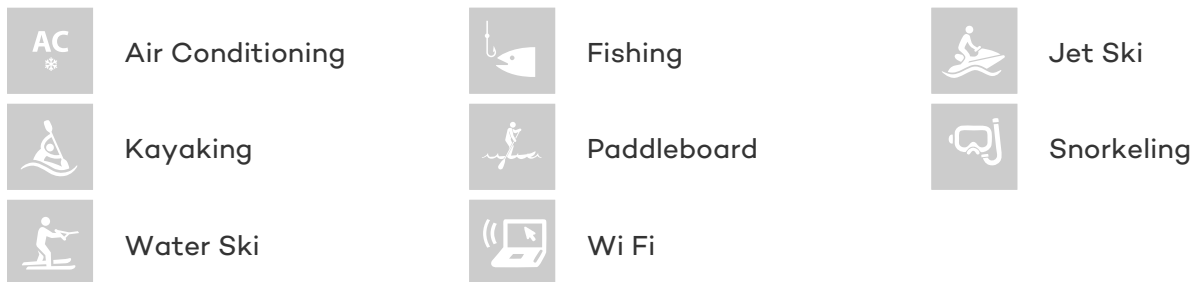

WINTER
from
€34,000 / week + expenses

Details correct as of 11 Dec, 2017

FOR MORE INFORMATION:

[CLICK HERE](#) 

or SCAN QR CODE

MORE PHOTOS, VIDEO OR INTERACTIVE DECK PLANS:

[CLICK HERE](#)

LE PIETRE YACHT CHARTER

Superyacht LE PIETRE was built in 2009 by ADA Yacht Works. She is a 39m / 128ft custom motor/sailer yacht with exterior design by and interior styling by . LE PIETRE offers accommodation for up to 8 guests in 4 cabins with additional room for her crew of 6. She features a variety of amenities to ensure comfortable charter vacations, including Air Conditioning, WiFi connection on board and Air Conditioning. She also carries an impressive collection of toys as listed below.

LE PIETRE AMENITIES & TOYS

For a full up-to-date list of leisure facilities or amenities onboard Motor/Sailer Yacht Le Pietre please contact your Yacht Charter Broker prior to booking your vacation. If there is a particular water toy that you would like, but it is not listed, then it may be possible to rent this equipment for you.