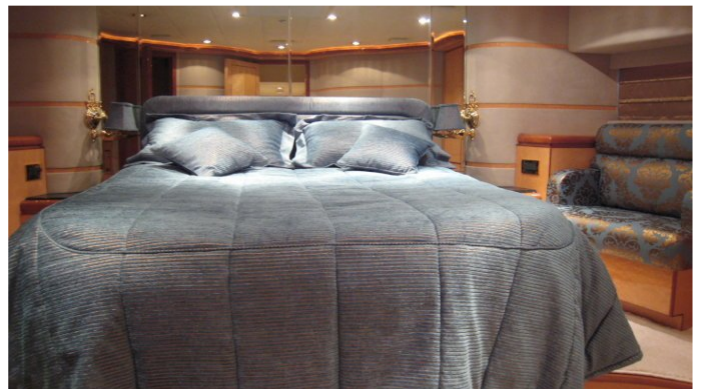

MORE PHOTOS, VIDEO OR INTERACTIVE DECK PLANS:

[CLICK HERE](#)

This document is not contractual. The yacht charters and their particulars displayed in the results above are displayed in good faith and whilst believed to be correct are not guaranteed. YachtCharterFleet.com does not warrant or assume any legal liability or responsibility for the accuracy, completeness, or usefulness of any information and/or images displayed. All information is subject to change without notice and is without warranty. Your preferred charter broker should provide you with yacht specifications, brochure and rates for your chosen dates during your charter yacht selection process. Starting prices are shown in a range of currencies for a one-week charter, unless otherwise indicated.