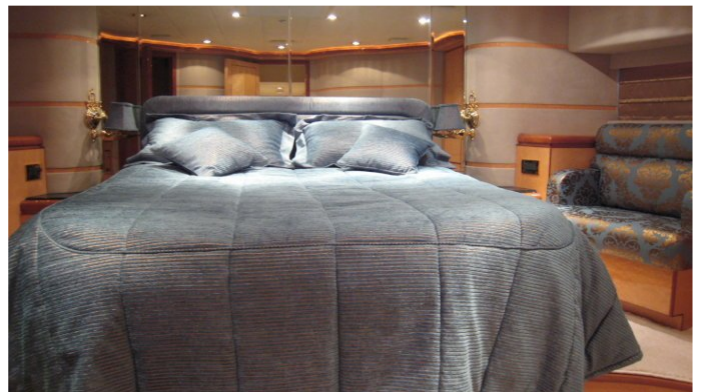

MORE PHOTOS, VIDEO OR INTERACTIVE DECK PLANS:

[CLICK HERE](#)

This document is not contractual. The yacht charters and their particulars displayed in the results above are displayed in good faith and whilst believed to be correct are not guaranteed. YachtCharterFleet.com does not warrant or assume any legal liability or responsibility for the accuracy, completeness, or usefulness of any information and/or images displayed. All information is subject to change without notice and is without warranty. Your preferred charter broker should provide you with yacht specifications, brochure and rates for your chosen dates during your charter yacht selection process. Starting prices are shown in a range of currencies for a one-week charter, unless otherwise indicated.