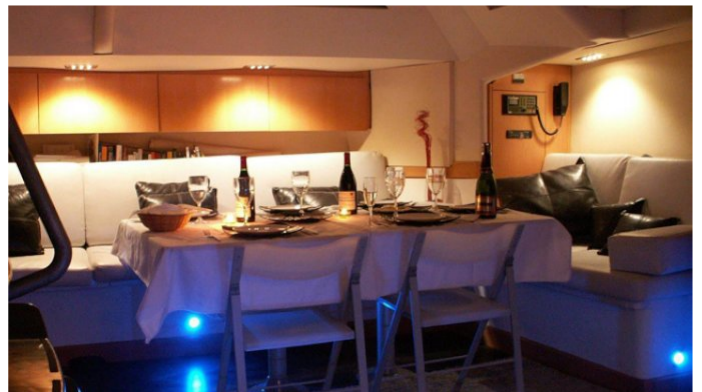

MORE PHOTOS, VIDEO OR INTERACTIVE DECK PLANS:

[CLICK HERE](#)