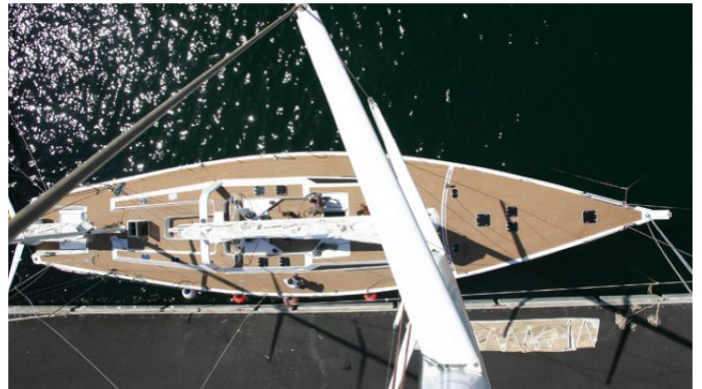

MORE PHOTOS, VIDEO OR INTERACTIVE DECK PLANS:

[CLICK HERE](#)