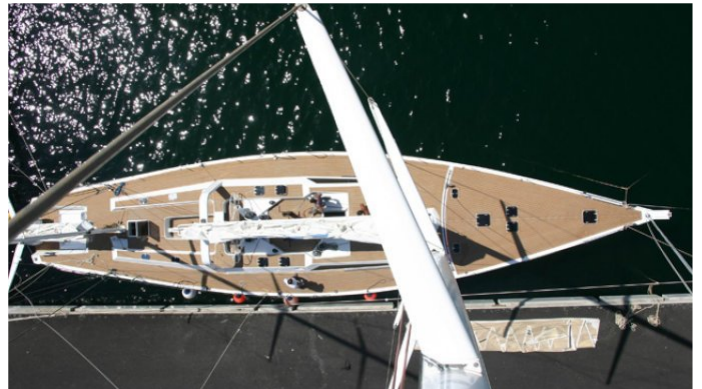

MORE PHOTOS, VIDEO OR INTERACTIVE DECK PLANS:

[CLICK HERE](#)

This document is not contractual. The yacht charters and their particulars displayed in the results above are displayed in good faith and whilst believed to be correct are not guaranteed. YachtCharterFleet.com does not warrant or assume any legal liability or responsibility for the accuracy, completeness, or usefulness of any information and/or images displayed. All information is subject to change without notice and is without warranty. Your preferred charter broker should provide you with yacht specifications, brochure and rates for your chosen dates during your charter yacht selection process. Starting prices are shown in a range of currencies for a one-week charter, unless otherwise indicated.