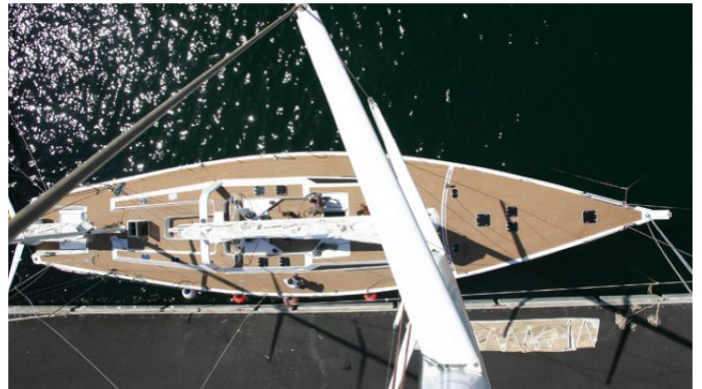

FORTUNA

Yacht Charter Details for 'Fortuna', the 25.2m Superyacht built by Mafasea

SPECIFICATIONS

LENGTH
25.2m / 83ft

BEAM **DRAFT**
5.85m / 19ft 3.8m / 12ft

YEAR **REFIT**
1995 2005

CRUISING SPEED
0 Knots

ACCOMMODATION

 [CLICK HERE](#)

FORTUNA YACHT CHARTER

Superyacht FORTUNA was built in 1995 by Mafasea. She is a 25.2m / 83ft sail yacht with exterior design by and interior styling by . FORTUNA offers accommodation for up to 10 guests in 5 cabins with additional room for her crew of 3. She features a variety of amenities to ensure comfortable charter vacations, including Air Conditioning. She also carries an impressive collection of toys as listed below.

FORTUNA AMENITIES & TOYS

Air Conditioning

Fishing

Snorkeling

For a full up-to-date list of leisure facilities or amenities onboard Sail Yacht Fortuna please contact your Yacht Charter Broker prior to booking your vacation. If there is a particular water toy that you would like, but it is not listed, then it may be possible to rent this equipment for you.