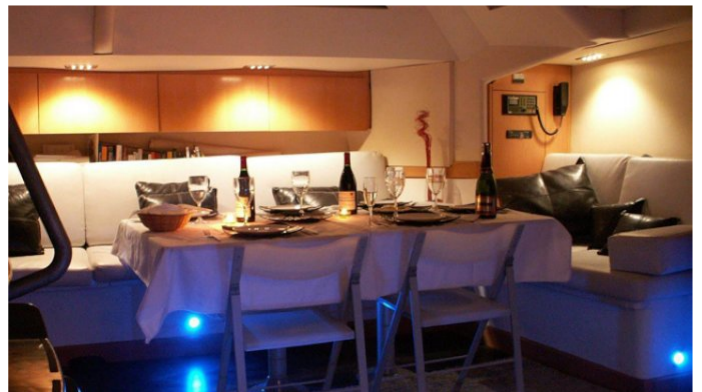

MORE PHOTOS, VIDEO OR INTERACTIVE DECK PLANS:

[CLICK HERE](#)

This document is not contractual. The yacht charters and their particulars displayed in the results above are displayed in good faith and whilst believed to be correct are not guaranteed. YachtCharterFleet.com does not warrant or assume any legal liability or responsibility for the accuracy, completeness, or usefulness of any information and/or images displayed. All information is subject to change without notice and is without warranty. Your preferred charter broker should provide you with yacht specifications, brochure and rates for your chosen dates during your charter yacht selection process. Starting prices are shown in a range of currencies for a one-week charter, unless otherwise indicated.