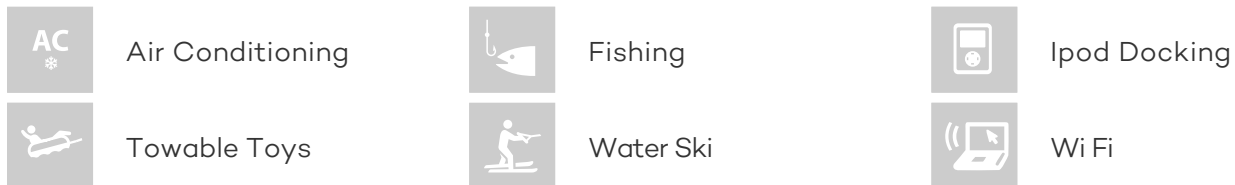

FOR MORE INFORMATION:

[CLICK HERE](#)

or SCAN QR CODE

MORE PHOTOS, VIDEO OR INTERACTIVE DECK PLANS:

 [CLICK HERE](#)

ANNE VIKING YACHT CHARTER

Superyacht ANNE VIKING was built in 2004 by Princess. She is a 25.72m / 84ft motor yacht with exterior design by and interior styling by . ANNE VIKING offers accommodation for up to 8 guests in 4 cabins with additional room for her crew of 4. She features a variety of amenities to ensure comfortable charter vacations, including Air Conditioning, Air Conditioning and WiFi connection on board. She also carries an impressive collection of toys as listed below.

ANNE VIKING AMENITIES & TOYS

For a full up-to-date list of leisure facilities or amenities onboard Motor Yacht Anne Viking please contact your Yacht Charter Broker prior to booking your vacation. If there is a particular water toy that you would like, but it is not listed, then it may be possible to rent this equipment for you.